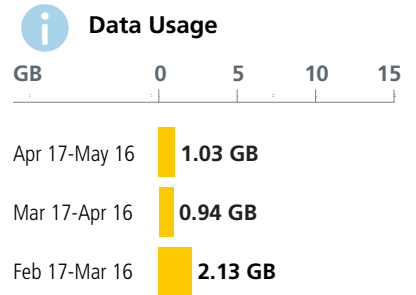

DANY BRETON | [REDACTED]

Monthly charges		$
Flex Int'l SMS Roaming	Apr 17 - May 16	0.00
Flex Zone 1 Voice Roaming	Apr 17 - May 16	0.00
Corp Share: 3GB Pooled	May 17 - Jun 16	55.00
Savings: Monthly Service Fee	May 17 - Jun 16	-8.25
Unltd US/INT MSG & Untld US LD	May 17 - Jun 16	0.00
Unltd Text/Pic/Video Messages	May 17 - Jun 16	0.00
Call Display w/Name Display	May 17 - Jun 16	0.00
Enhanced Voicemail	May 17 - Jun 16	0.00
Total monthly charges		46.75

Wireless savings $8.25

Usage Summary		Ending May 16, 2020
Usage type	Used	$
Data (S) 3GB Pooled Data - Included	1.03 GB	✓
Msg Messaging Bundle - Incl - Rcvd	186 msgs	✓
Messaging Bundle - Incl - Sent	113 msgs	✓
Total used		0.00

Total before taxes	46.75
GST: 815781448	2.34
Total for Wireless	$49.09

Legend: (S) Shared Services | ✓ No charge

Unless otherwise stated, all voice minutes, messages and wireless internet details set out above and/or in your agreement refer to usage on our network (i.e. within Canada and to a Canadian number, as applicable).