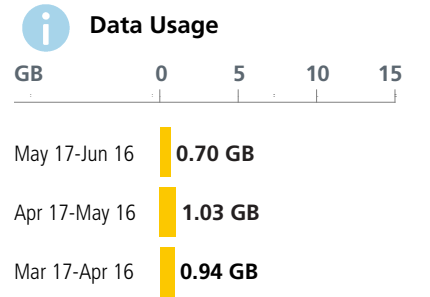

DANY BRETON | [REDACTED]

Monthly charges		$
Flex Int'l SMS Roaming	May 17 - Jun 16	0.00
Flex Zone 1 Voice Roaming	May 17 - Jun 16	0.00
Corp Share: 3GB Pooled	Jun 17 - Jul 16	55.00
Savings: Monthly Service Fee	Jun 17 - Jul 16	-8.25
Unltd US/INT MSG & Untld US LD	Jun 17 - Jul 16	0.00
Unltd Text/Pic/Video Messages	Jun 17 - Jul 16	0.00
Call Display w/Name Display	Jun 17 - Jul 16	0.00
Enhanced Voicemail	Jun 17 - Jul 16	0.00
Total monthly charges		46.75

Wireless savings $8.25

Usage Summary		Ending Jun 16, 2020
Usage type	Used	$
Data (S) 3GB Pooled Data - Included	720.55 MB	✓
Msg Messaging Bundle - Incl - Rcvd	136 msgs	✓
Messaging Bundle - Incl - Sent	92 msgs	✓
Total used		0.00

Total before taxes	46.75
GST: 815781448	2.34

Total for Wireless [REDACTED]	$49.09

Legend: (S) Shared Services | ✓ No charge

Unless otherwise stated, all voice minutes, messages and wireless internet details set out above and/or in your agreement refer to usage on our network (i.e. within Canada and to a Canadian number, as applicable).