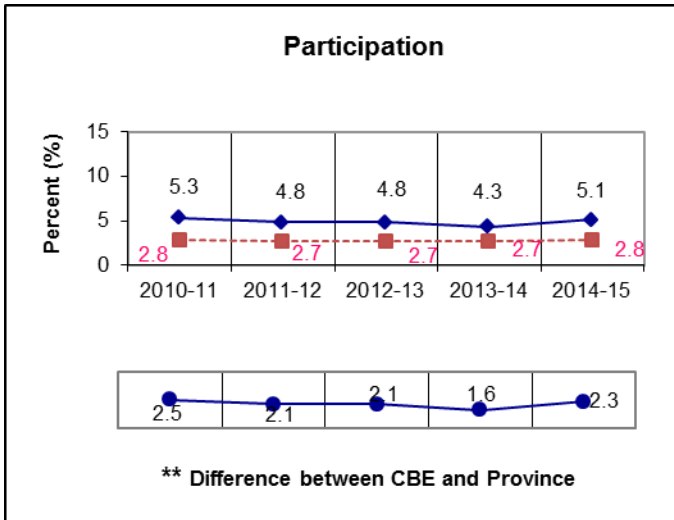

French Language Arts 30-1

** A positive difference on the **Difference between CBE and Province** graph indicates the CBE result is higher than that of the province, whereas a negative difference indicates a lower CBE performance.