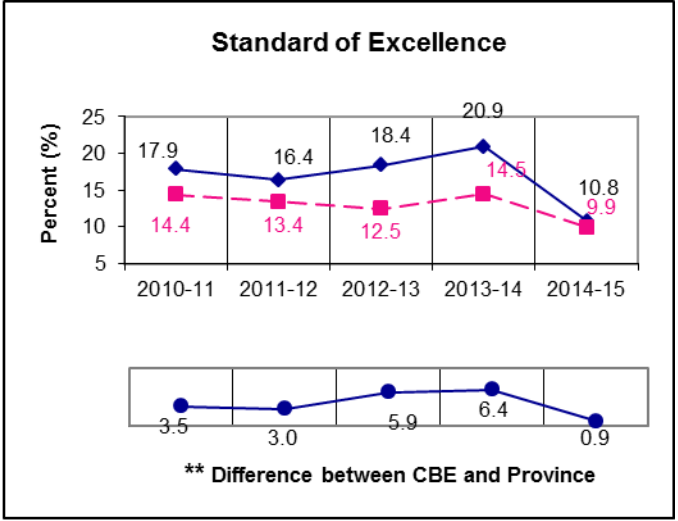

French Language Arts 30-1

** A positive difference on the **Difference between CBE and Province** graph indicates the CBE result is higher than that of the province, whereas a negative difference indicates a lower CBE performance.