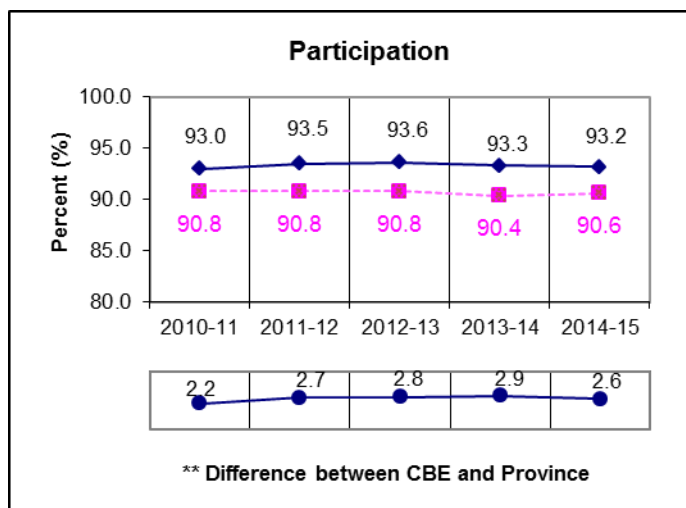

Grade 6 English Language Arts Results *All Students Enrolled (Cohort)

* The **All Students Enrolled (Cohort)** category includes both writers and non-writers. Alberta Education requires jurisdictions to report cohort results.

** A positive difference on the **Difference between CBE and Province** graph indicates the CBE result is higher than that of the province, whereas a negative difference indicates a lower CBE performance.