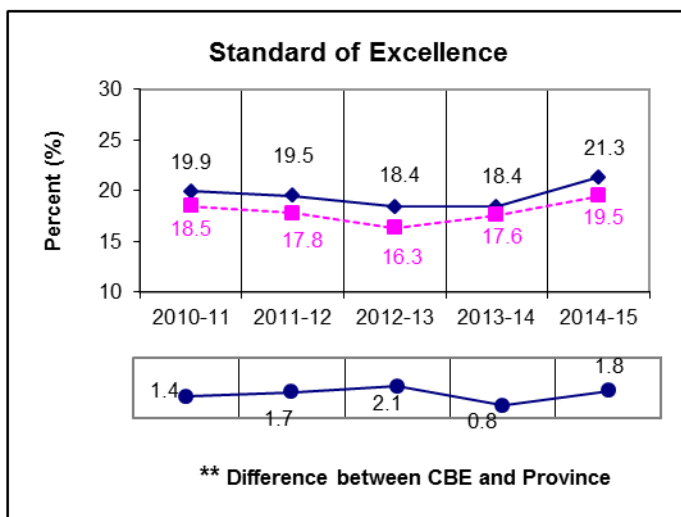

Grade 6 English Language Arts Results *All Students Enrolled (Cohort)

* The **All Students Enrolled (Cohort)** category includes both writers and non-writers. Alberta Education requires jurisdictions to report cohort results.

** A positive difference on the **Difference between CBE and Province** graph indicates the CBE result is higher than that of the province, whereas a negative difference indicates a lower CBE performance.