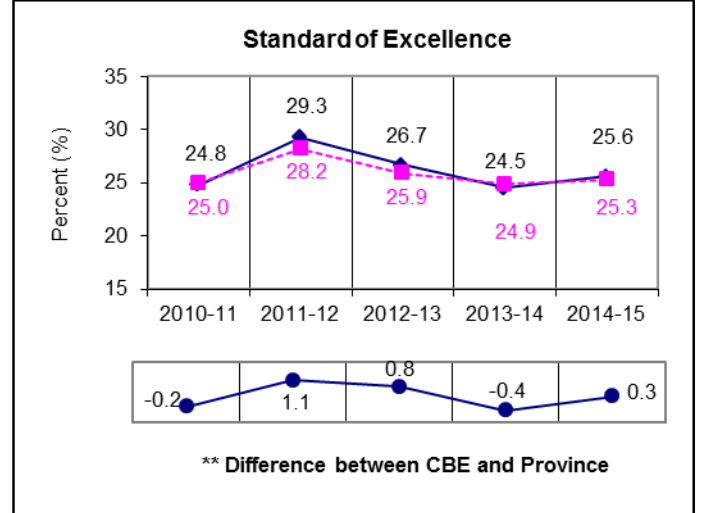

Grade 6 Science Results *All Students Enrolled (Cohort)

* The **All Students Enrolled (Cohort)** category includes both writers and non-writers. Alberta Education requires jurisdictions to report cohort results.

** A positive difference on the **Difference between CBE and Province** graph indicates the CBE result is higher than that of the province, whereas a negative difference indicates a lower CBE performance.