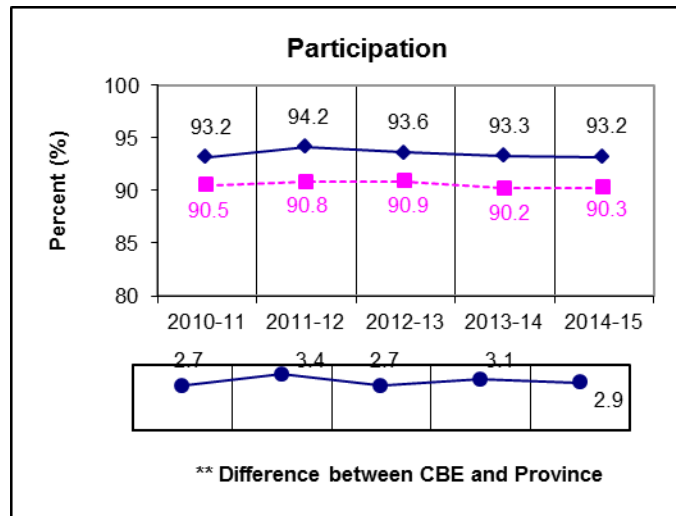

Grade 6 Science Results *All Students Enrolled (Cohort)

* The **All Students Enrolled (Cohort)** category includes both writers and non-writers. Alberta Education requires jurisdictions to report cohort results.

** A positive difference on the **Difference between CBE and Province** graph indicates the CBE result is higher than that of the province, whereas a negative difference indicates a lower CBE performance.