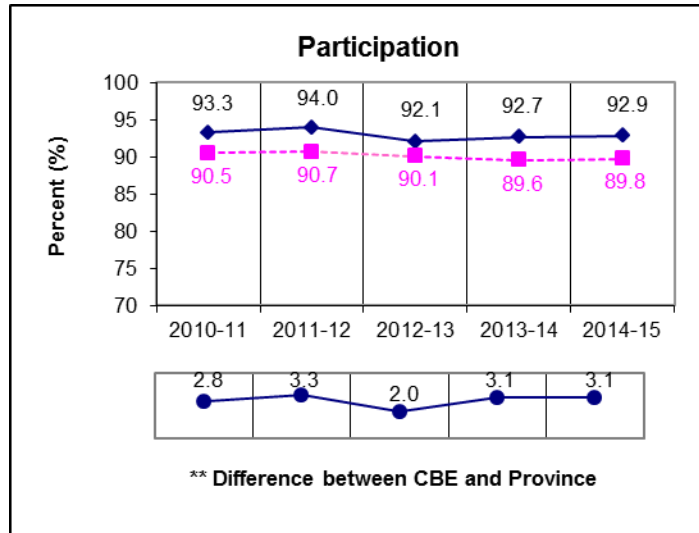

Grade 6 Social Studies Results *All Students Enrolled (Cohort)

* The **All Students Enrolled (Cohort)** category includes both writers and non-writers. Alberta Education requires jurisdictions to report cohort results.

** A positive difference on the **Difference between CBE and Province** graph indicates the CBE result is higher than that of the province, whereas a negative difference indicates a lower CBE performance.