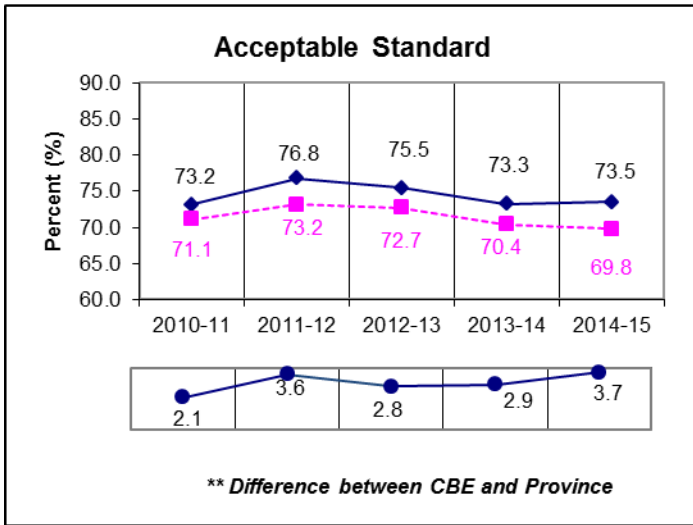

Grade 6 Social Studies Results *All Students Enrolled (Cohort)

* The **All Students Enrolled (Cohort)** category includes both writers and non-writers. Alberta Education requires jurisdictions to report cohort results.

** A positive difference on the **Difference between CBE and Province** graph indicates the CBE result is higher than that of the province, whereas a negative difference indicates a lower CBE performance.