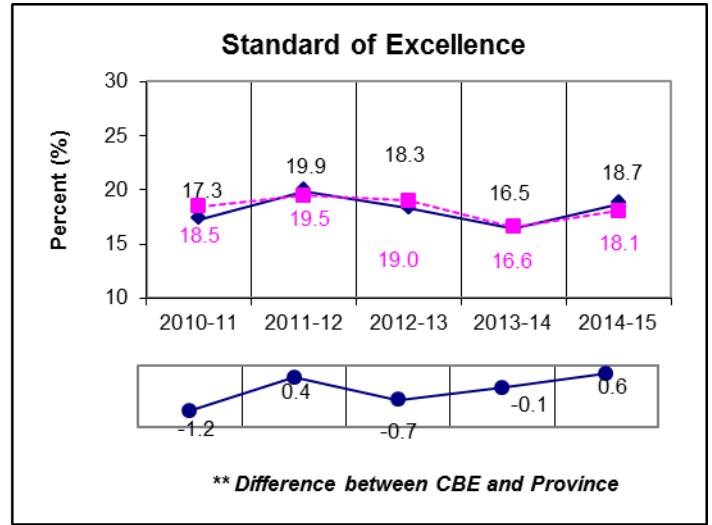

Grade 6 Social Studies Results *All Students Enrolled (Cohort)

* The **All Students Enrolled (Cohort)** category includes both writers and non-writers. Alberta Education requires jurisdictions to report cohort results.

** A positive difference on the **Difference between CBE and Province** graph indicates the CBE result is higher than that of the province, whereas a negative difference indicates a lower CBE performance.