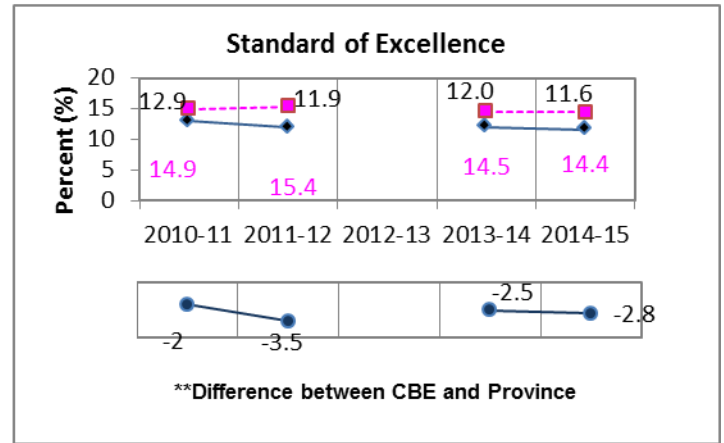

Grade 9 Knowledge and Employability Mathematics Results

*All Students Enrolled (Cohort)

* The **All Students Enrolled (Cohort)** category includes both writers and non-writers. Alberta Education requires jurisdictions to report cohort results.

** A positive difference on the **Difference between CBE and Province** graph indicates the CBE result is higher than that of the province, whereas a negative difference indicates a lower CBE performance.