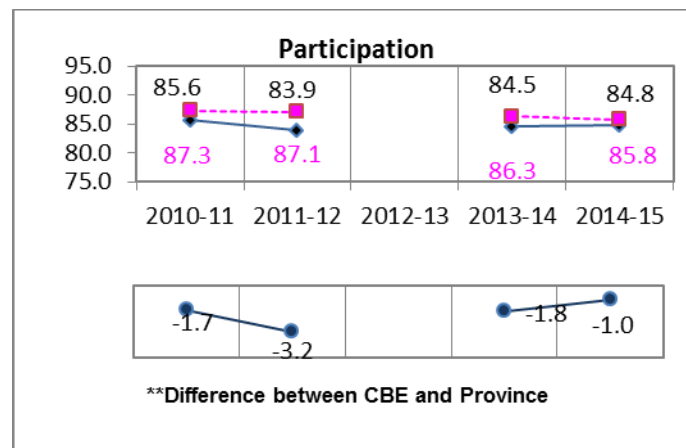

Grade 9 Knowledge and Employability Mathematics Results

*All Students Enrolled (Cohort)

* The **All Students Enrolled (Cohort)** category includes both writers and non-writers. Alberta Education requires jurisdictions to report cohort results.

** A positive difference on the **Difference between CBE and Province** graph indicates the CBE result is higher than that of the province, whereas a negative difference indicates a lower CBE performance.