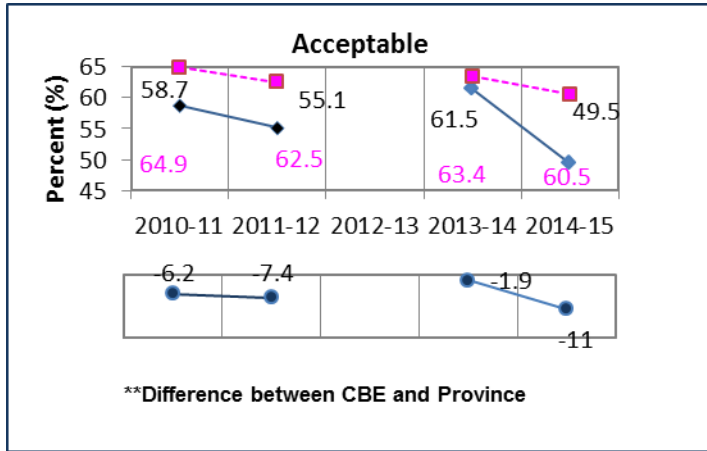

Grade 9 Knowledge and Employability Mathematics Results

*All Students Enrolled (Cohort)

* The **All Students Enrolled (Cohort)** category includes both writers and non-writers. Alberta Education requires jurisdictions to report cohort results.

** A positive difference on the **Difference between CBE and Province** graph indicates the CBE result is higher than that of the province, whereas a negative difference indicates a lower CBE performance.