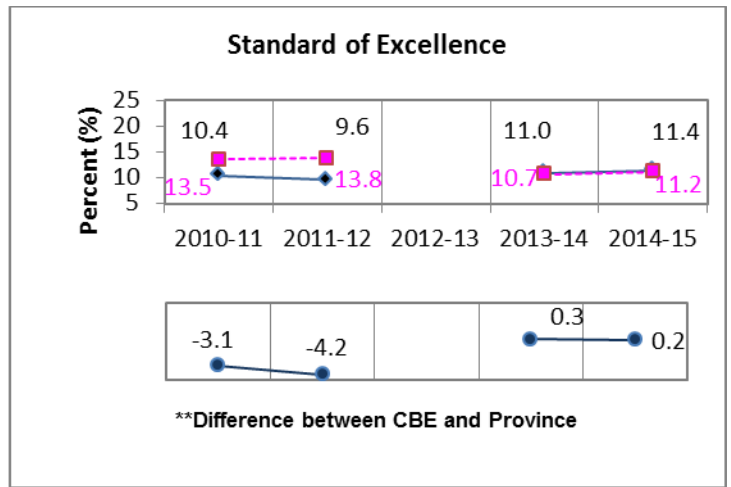

Grade 9 Knowledge and Employability Social Studies Results

*All Students Enrolled (Cohort)

* The **All Students Enrolled (Cohort)** category includes both writers and non-writers. Alberta Education requires jurisdictions to report cohort results.

** A positive difference on the **Difference between CBE and Province** graph indicates the CBE result is higher than that of the province, whereas a negative difference indicates a lower CBE performance.