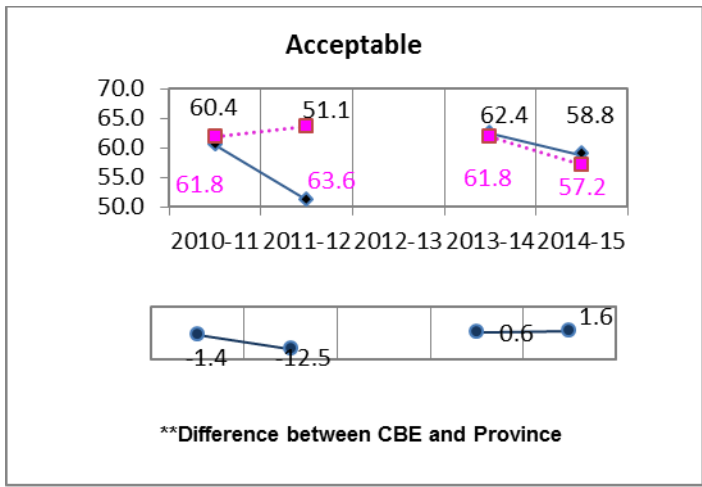

Grade 9 Knowledge and Employability Social Studies Results

*All Students Enrolled (Cohort)

* The **All Students Enrolled (Cohort)** category includes both writers and non-writers. Alberta Education requires jurisdictions to report cohort results.

** A positive difference on the **Difference between CBE and Province** graph indicates the CBE result is higher than that of the province, whereas a negative difference indicates a lower CBE performance.