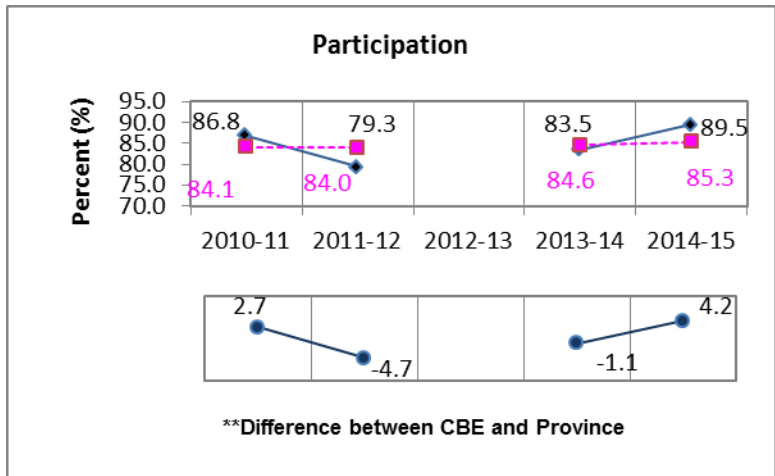

Grade 9 Knowledge and Employability Social Studies Results

*All Students Enrolled (Cohort)

* The **All Students Enrolled (Cohort)** category includes both writers and non-writers. Alberta Education requires jurisdictions to report cohort results.

** A positive difference on the **Difference between CBE and Province** graph indicates the CBE result is higher than that of the province, whereas a negative difference indicates a lower CBE performance.