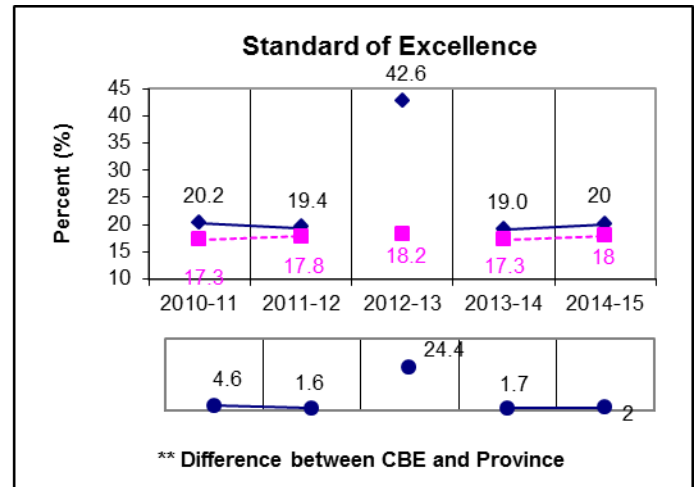

Grade 9 Mathematics Results *All Students Enrolled (Cohort)

* The **All Students Enrolled (Cohort)** category includes both writers and non-writers. Alberta Education requires jurisdictions to report cohort results.

** A positive difference on the **Difference between CBE and Province** graph indicates the CBE result is higher than that of the province, whereas a negative difference indicates a lower CBE performance.

NOTE: It is important to note that participation in Grade 9 Provincial Achievement Tests was substantially impacted by the flooding in June 2013. Extreme caution should be used when interpreting trends over time.