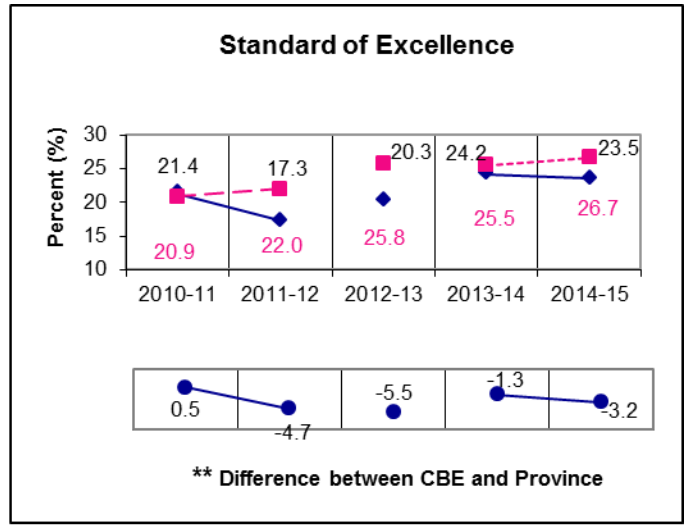

Science 30

** A positive difference on the **Difference between CBE and Province** graph indicates the CBE result is higher than that of the province, whereas a negative difference indicates a lower CBE performance.

NOTE: It is important to note that participation in this diploma exam was substantially impacted by the flooding in June 2013. Extreme caution should be used when interpreting trends over time.