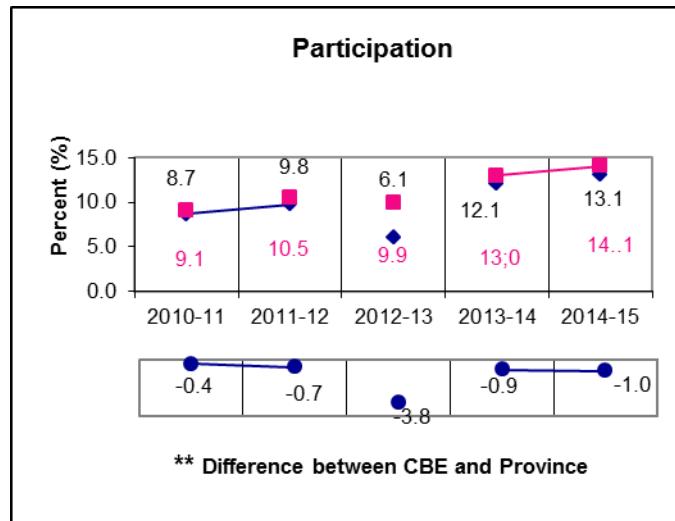

Science 30

** A positive difference on the **Difference between CBE and Province** graph indicates the CBE result is higher than that of the province, whereas a negative difference indicates a lower CBE performance.

NOTE: It is important to note that participation in this diploma exam was substantially impacted by the flooding in June 2013. Extreme caution should be used when interpreting trends over time.