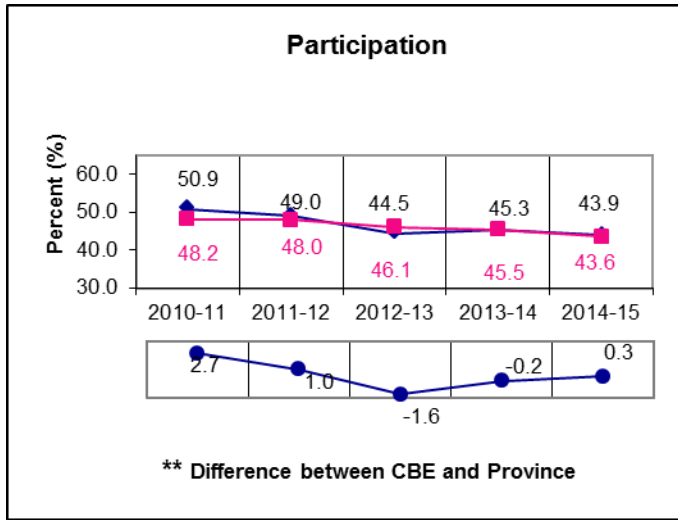

Social Studies 30-1

** A positive difference on the **Difference between CBE and Province** graph indicates the CBE result is higher than that of the province, whereas a negative difference indicates a lower CBE performance.