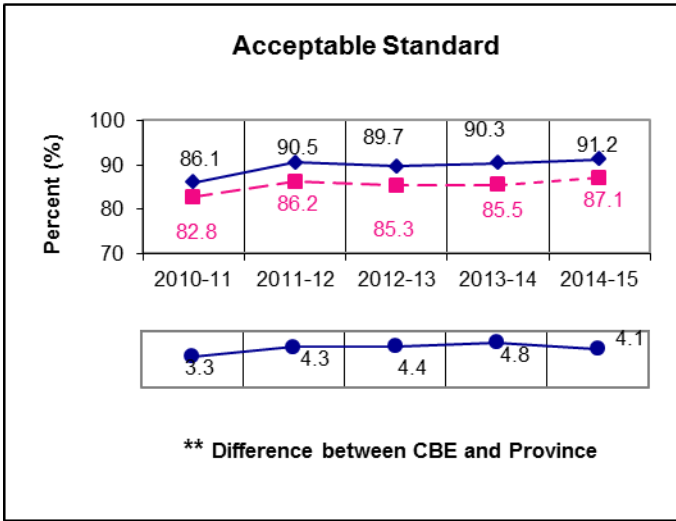

Social Studies 30-1

** A positive difference on the **Difference between CBE and Province** graph indicates the CBE result is higher than that of the province, whereas a negative difference indicates a lower CBE performance.