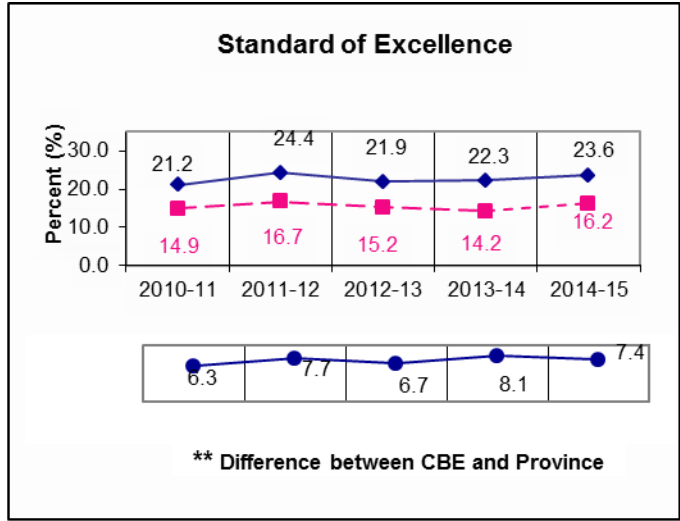

Social Studies 30-1

** A positive difference on the **Difference between CBE and Province** graph indicates the CBE result is higher than that of the province, whereas a negative difference indicates a lower CBE performance.