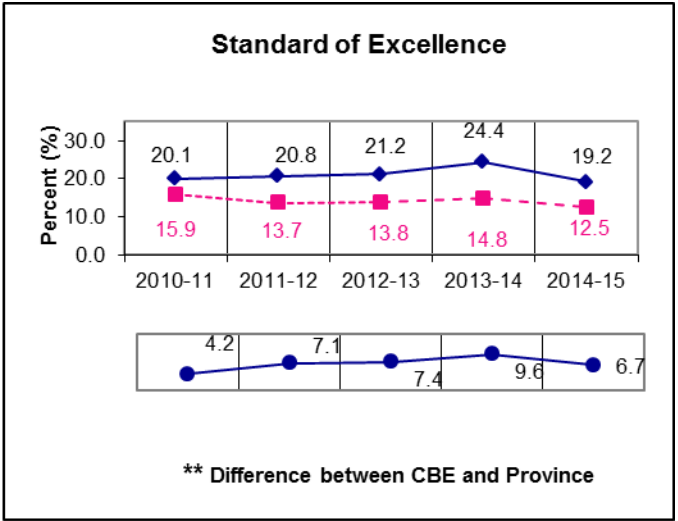

Social Studies 30-2

** A positive difference on the **Difference between CBE and Province** graph indicates the CBE result is higher than that of the province, whereas a negative difference indicates a lower CBE performance.