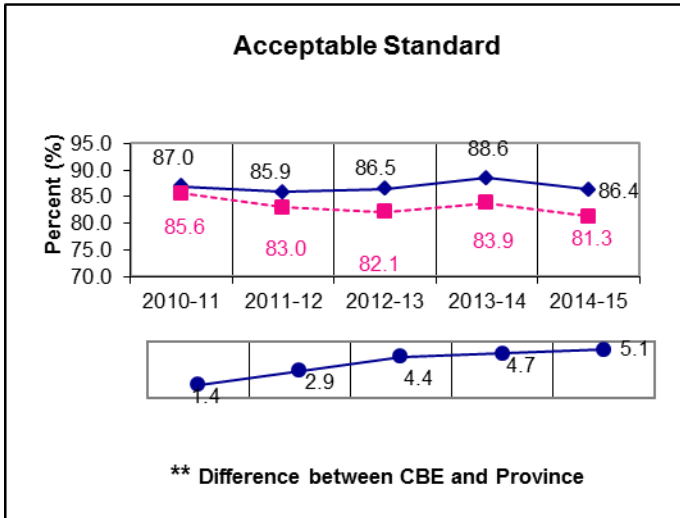

Social Studies 30-2

** A positive difference on the **Difference between CBE and Province** graph indicates the CBE result is higher than that of the province, whereas a negative difference indicates a lower CBE performance.