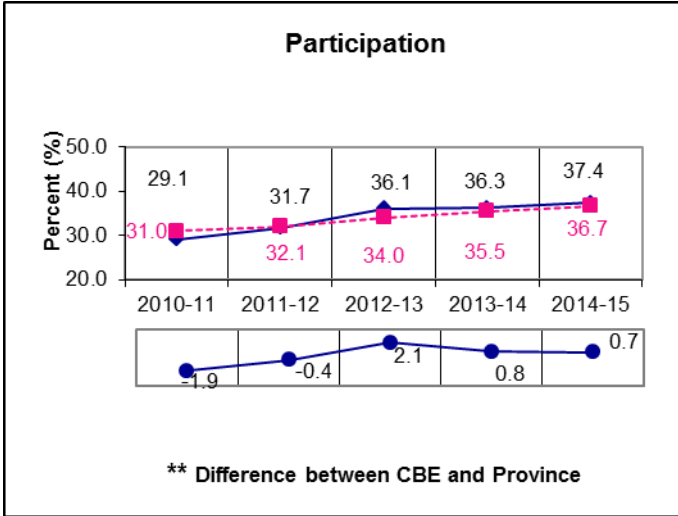

Social Studies 30-2

** A positive difference on the **Difference between CBE and Province** graph indicates the CBE result is higher than that of the province, whereas a negative difference indicates a lower CBE performance.