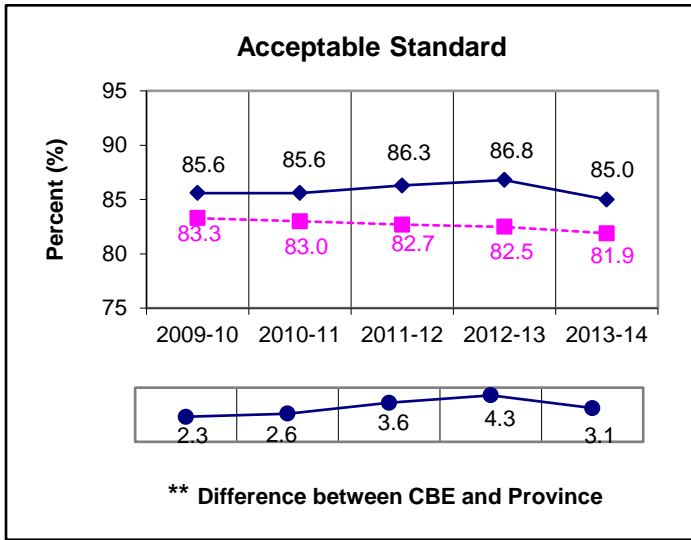

Grade 6 English Language Arts Results *All Students Enrolled (Cohort)

* The **All Students Enrolled (Cohort)** category includes both writers and non-writers. Alberta Education requires jurisdictions to report cohort results.

** A positive difference on the **Difference between CBE and Province** graph indicates the CBE result is higher than that of the province, whereas a negative difference indicates a lower CBE performance.