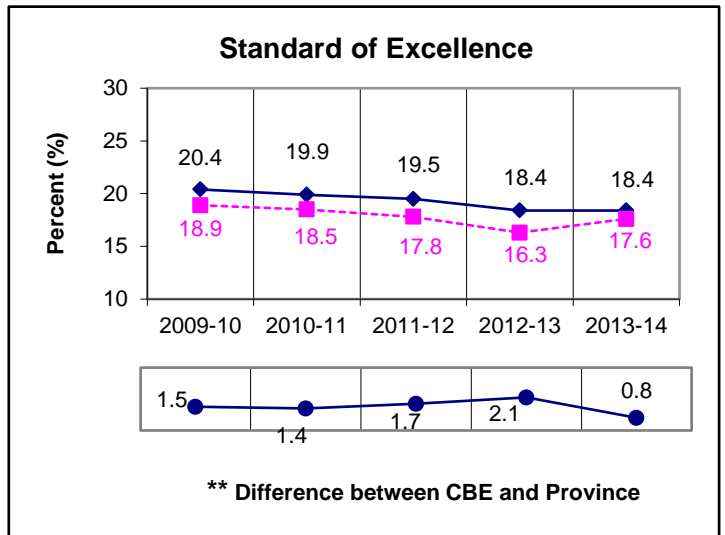

Grade 6 English Language Arts Results *All Students Enrolled (Cohort)

* The **All Students Enrolled (Cohort)** category includes both writers and non-writers. Alberta Education requires jurisdictions to report cohort results.

** A positive difference on the **Difference between CBE and Province** graph indicates the CBE result is higher than that of the province, whereas a negative difference indicates a lower CBE performance.