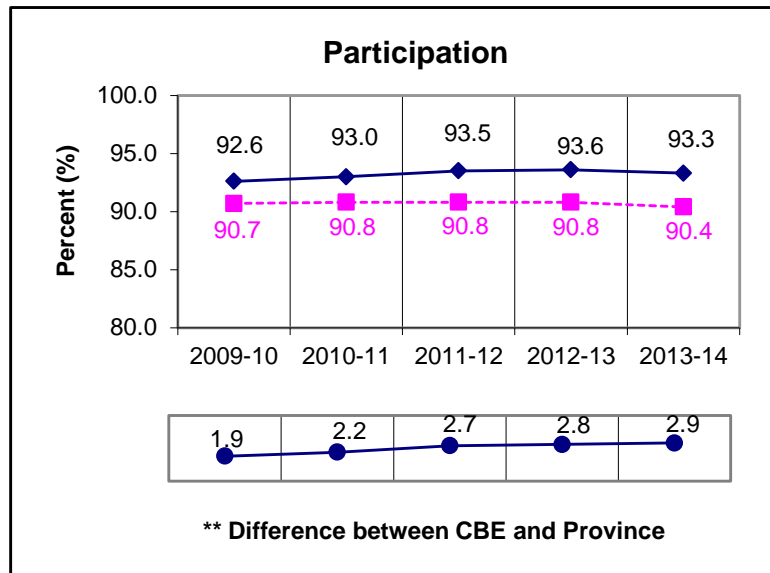

Grade 6 English Language Arts Results *All Students Enrolled (Cohort)

* The **All Students Enrolled (Cohort)** category includes both writers and non-writers. Alberta Education requires jurisdictions to report cohort results.

** A positive difference on the **Difference between CBE and Province** graph indicates the CBE result is higher than that of the province, whereas a negative difference indicates a lower CBE performance.