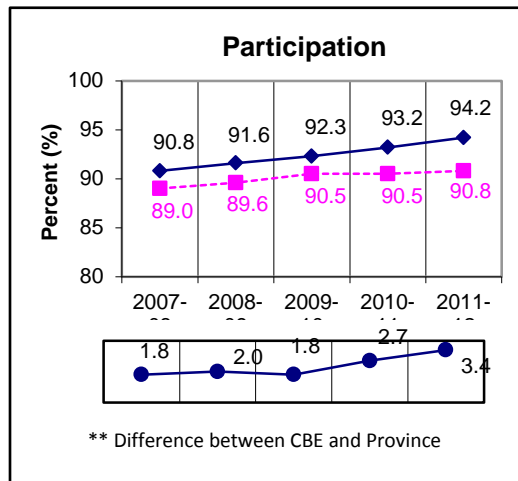

Grade 6 Science Results

*All Students Enrolled (Cohort)

Note:

* The **All Students Enrolled (Cohort)** category includes both writers and non-writers. Alberta Education requires jurisdictions to report cohort results.

** A positive difference on the **Difference between CBE and Province** graph indicates the CBE result is higher than that of the province, whereas a negative difference indicates a lower CBE performance.