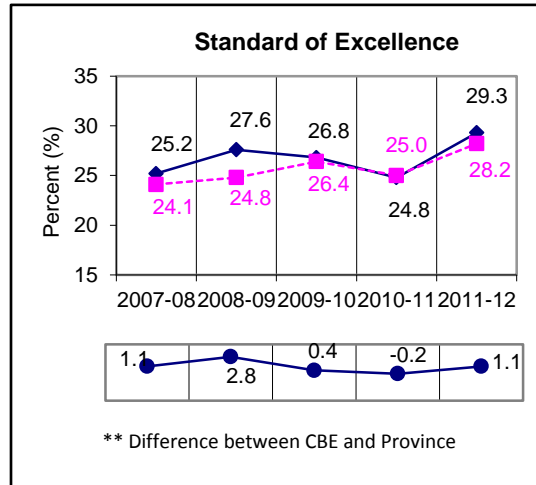

Grade 6 Science Results

*All Students Enrolled (Cohort)

Note:

* The **All Students Enrolled (Cohort)** category includes both writers and non-writers. Alberta Education requires jurisdictions to report cohort results.

** A positive difference on the **Difference between CBE and Province** graph indicates the CBE result is higher than that of the province, whereas a negative difference indicates a lower CBE performance.