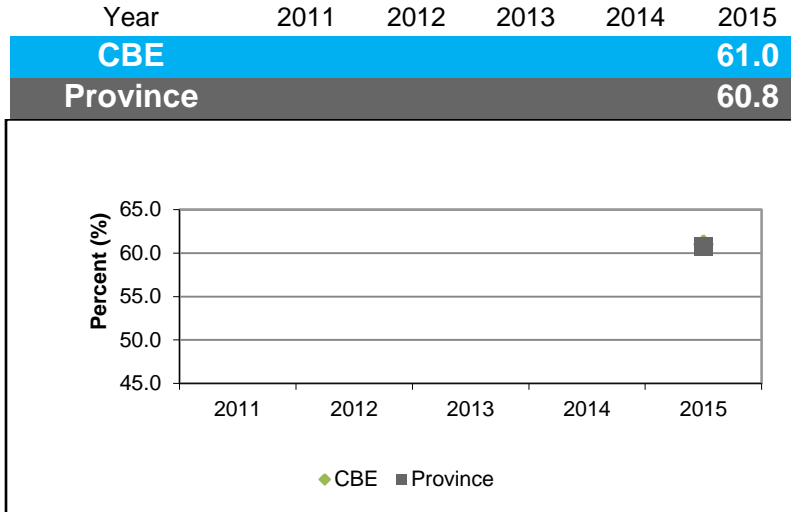

Rutherford Scholarship Eligibility
Reporting Year 2014/2015

Rutherford Scholarship Eligibility Rate is the percentage of Alberta grade 12 students who have met the eligibility criteria for a Rutherford Scholarship based on course marks in grades 10, 11 and/or 12.