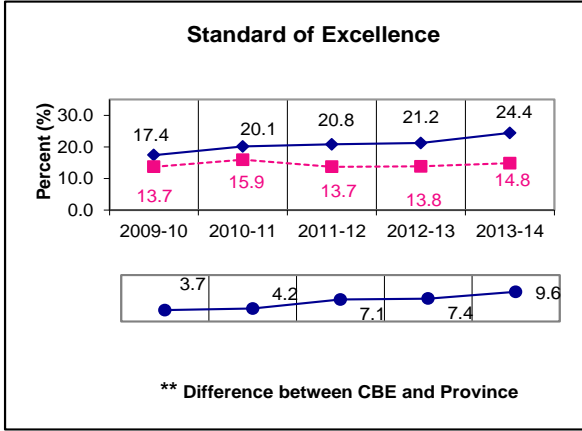

Social Studies 30-2

** A positive difference on the **Difference between CBE and Province** graph indicates the CBE result is higher than that of the province, whereas a negative difference indicates a lower CBE performance.