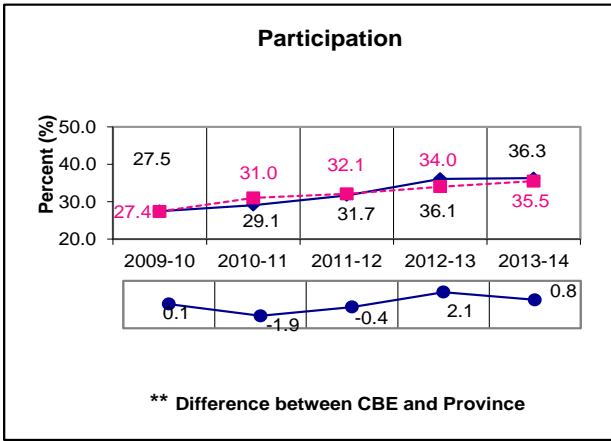

Social Studies 30-2

** A positive difference on the **Difference between CBE and Province** graph indicates the CBE result is higher than that of the province, whereas a negative difference indicates a lower CBE performance.