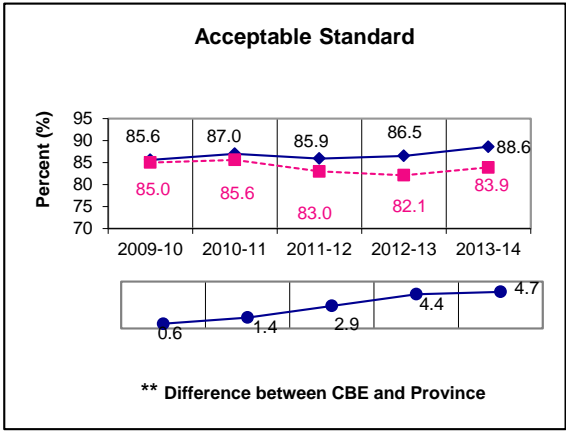

Social Studies 30-2

** A positive difference on the **Difference between CBE and Province** graph indicates the CBE result is higher than that of the province, whereas a negative difference indicates a lower CBE performance.