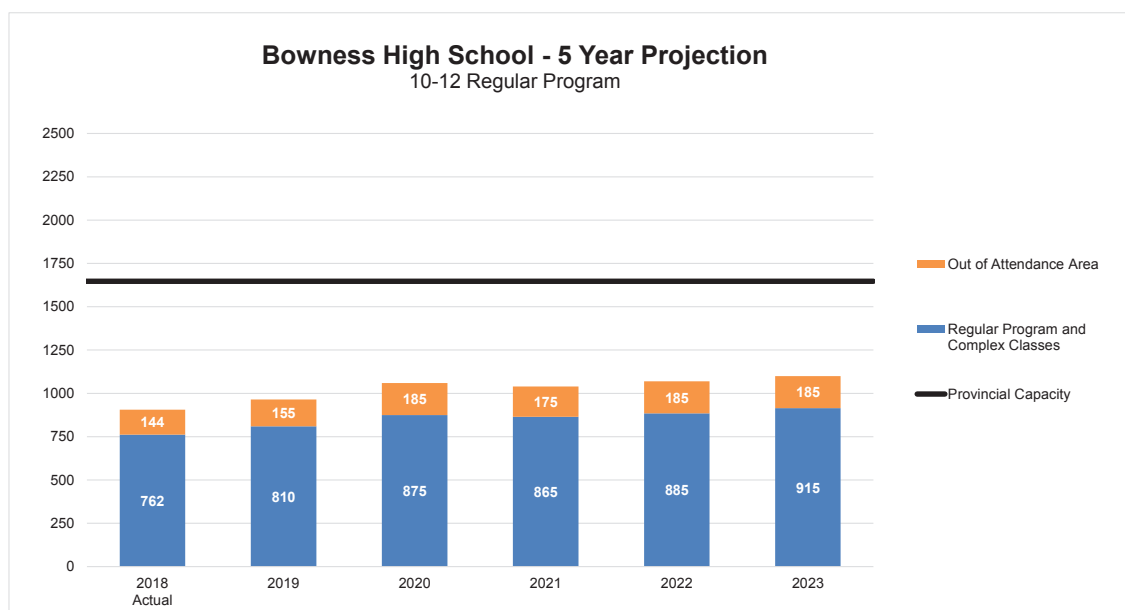

School Overview

- Community: Bowness
- CBE Planning Sector: North West
- Programs: Regular program (includes Advanced Placement and complex learning classes)
- Year built: 1950
- Provincial capacity: 1,647
- September 30, 2018 enrolment
 - Regular program: 906

Where Our Students Live (Attendance Areas)

Regular Program

5 Year Enrolment Projection

Student enrolment projections show the number of students projected to attend a school. School utilization weights student enrolment based on a provincial government formula. See the High School Engagement FAQ for details about how utilization is calculated.