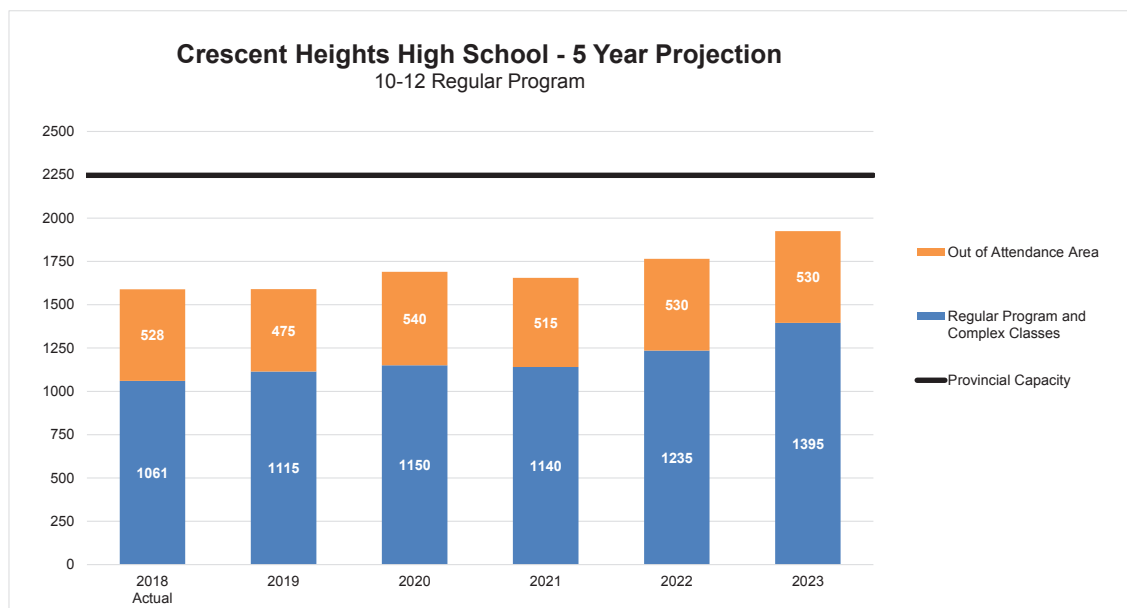

5 Year Enrolment Projection

Student enrolment projections show the number of students projected to attend a school. School utilization weights student enrolment based on a provincial government formula. See the High School Engagement FAQ for details about how utilization is calculated.