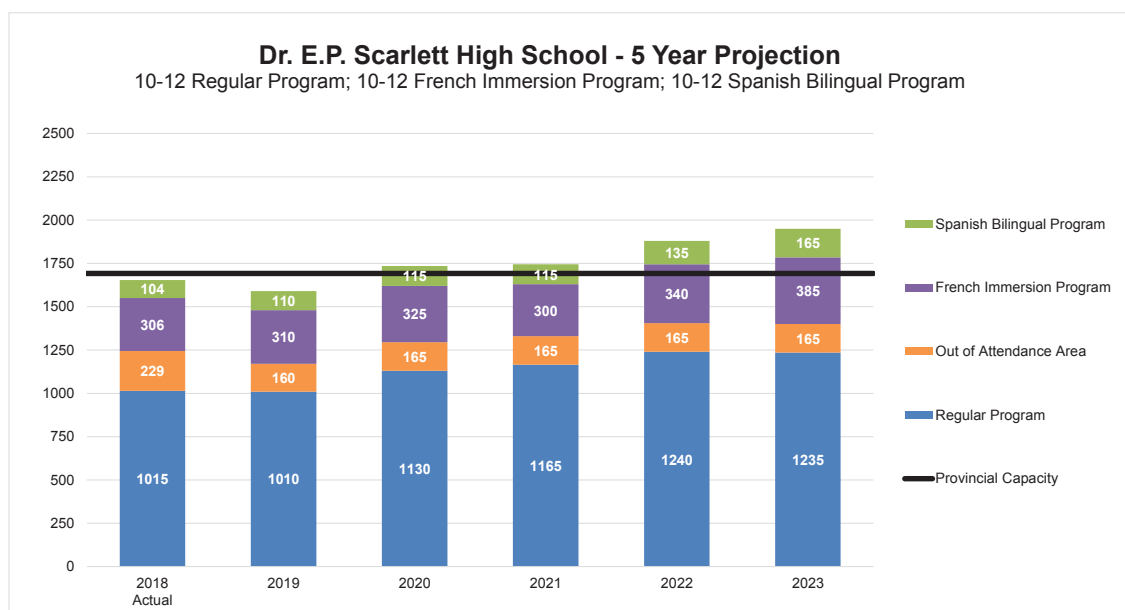

## School Overview

- Community: Canyon Meadows
- CBE Planning Sector: South
- Programs: Regular program (includes Advanced Placement), French Immersion Program, Spanish Bilingual Program
- Year built: 1970
- Provincial capacity: 1,692
- September 30, 2018 enrolment
  - Regular program: 1,244
  - French Immersion Program: 306
  - Spanish Bilingual Program: 104
  - Total student enrolment: 1,654

## 5 Year Enrolment Projection

Student enrolment projections show the number of students projected to attend a school. School utilization weights student enrolment based on a provincial government formula. See the High School Engagement FAQ for details about how utilization is calculated.