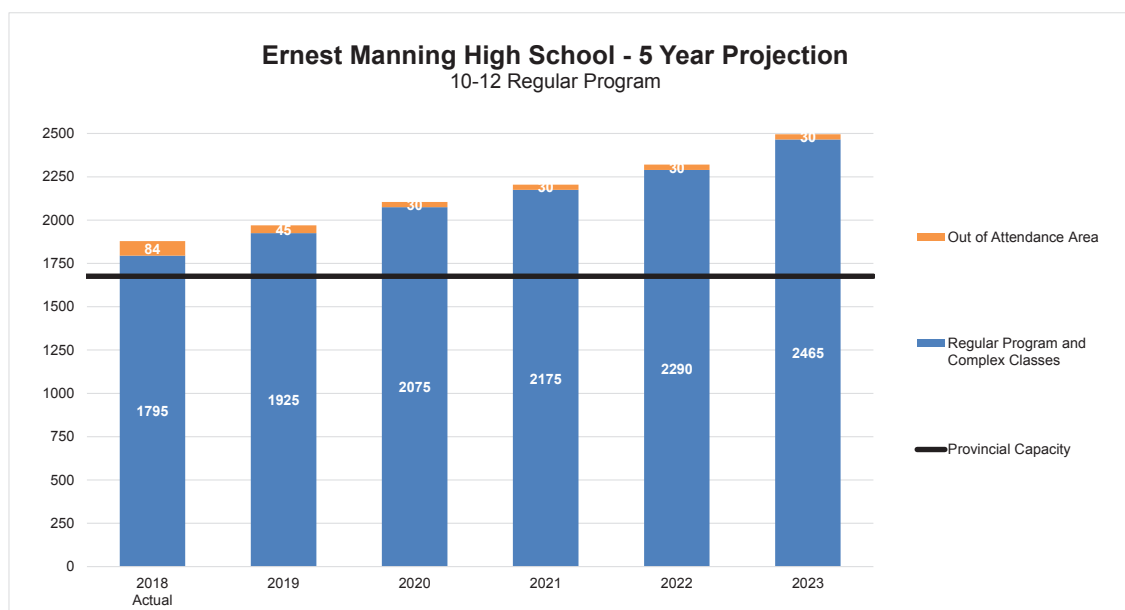

5 Year Enrolment Projection

Student enrolment projections show the number of students projected to attend a school. School utilization weights student enrolment based on a provincial government formula. See the High School Engagement FAQ for details about how utilization is calculated.