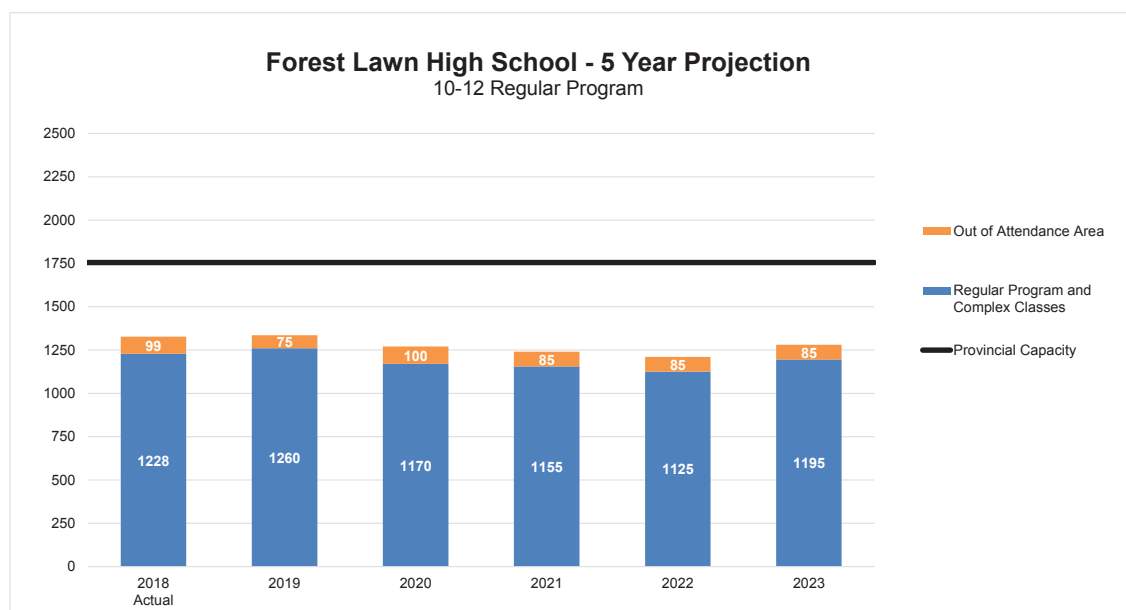

School Overview

- Community: Forest Lawn
- CBE Planning Sector: East
- Programs: Regular program (includes Advanced Placement and complex learning classes)
- Year built: 1970
- Provincial capacity: 1,755
- September 30, 2018 enrolment
 - Regular program: 1,327

Where Our Students Live (Attendance Areas)

Regular Program

5 Year Enrolment Projection

Student enrolment projections show the number of students projected to attend a school. School utilization weights student enrolment based on a provincial government formula. See the High School Engagement FAQ for details about how utilization is calculated.