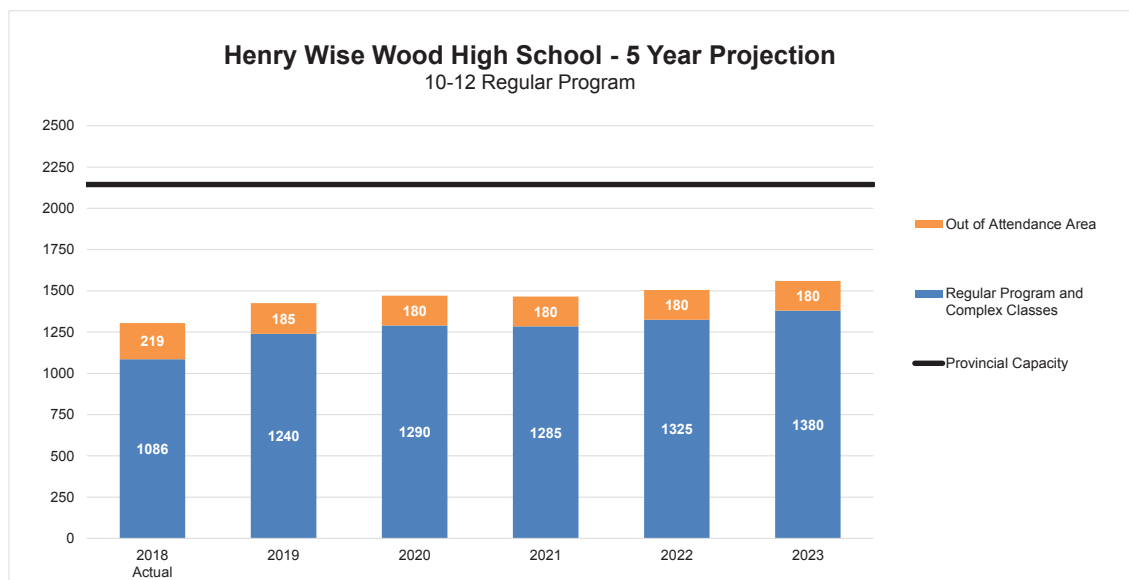

5 Year Enrolment Projection

Student enrolment projections show the number of students projected to attend a school. School utilization weights student enrolment based on a provincial government formula. See the High School Engagement FAQ for details about how utilization is calculated.