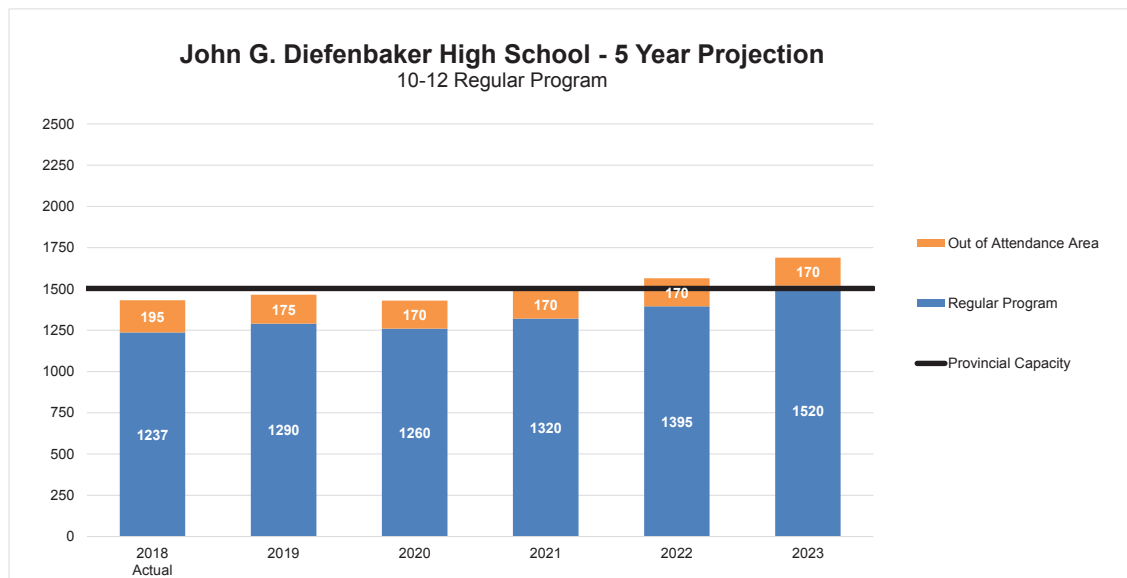

5 Year Enrolment Projection

Student enrolment projections show the number of students projected to attend a school. School utilization weights student enrolment based on a provincial government formula. See the High School Engagement FAQ for details about how utilization is calculated.