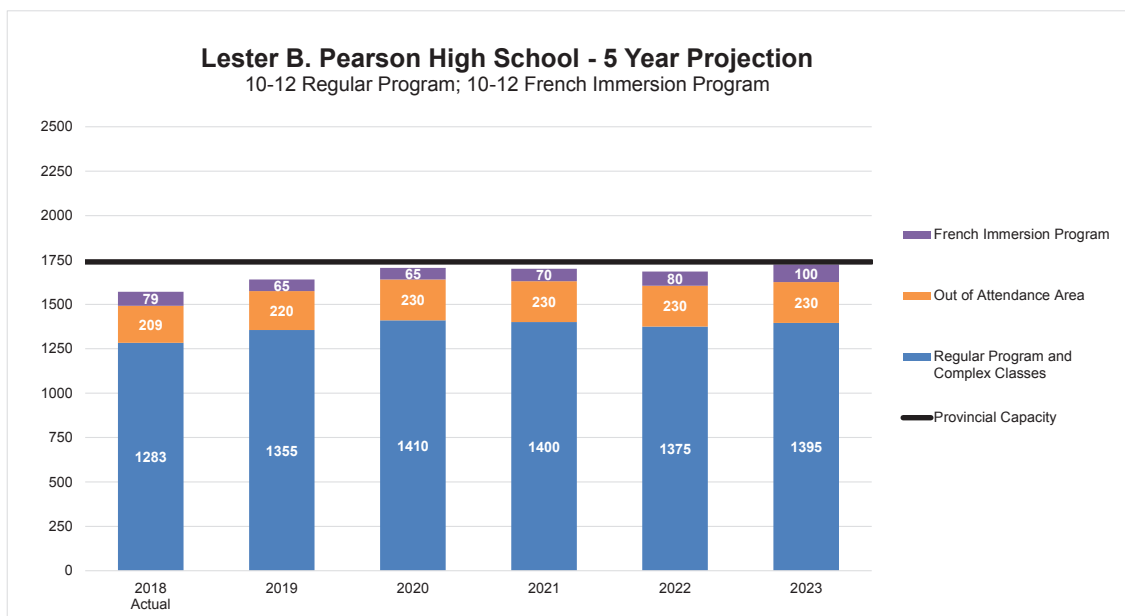

## School Overview

- Community: Pineridge
- CBE Planning Sector: North East
- Programs: Regular program (includes International Baccalaureate (IB) and complex learning classes), French Immersion Program
- Year built: 1991
- Provincial capacity: 1,739
- September 30, 2018 enrolment
  - Regular program: 1,492
  - French Immersion Program: 79
  - Total student enrolment: 1,571

## Where Our Students Live (Attendance Areas)

Regular Program

French Immersion Program

## 5 Year Enrolment Projection

Student enrolment projections show the number of students projected to attend a school. School utilization weights student enrolment based on a provincial government formula. See the High School Engagement FAQ for details about how utilization is calculated.