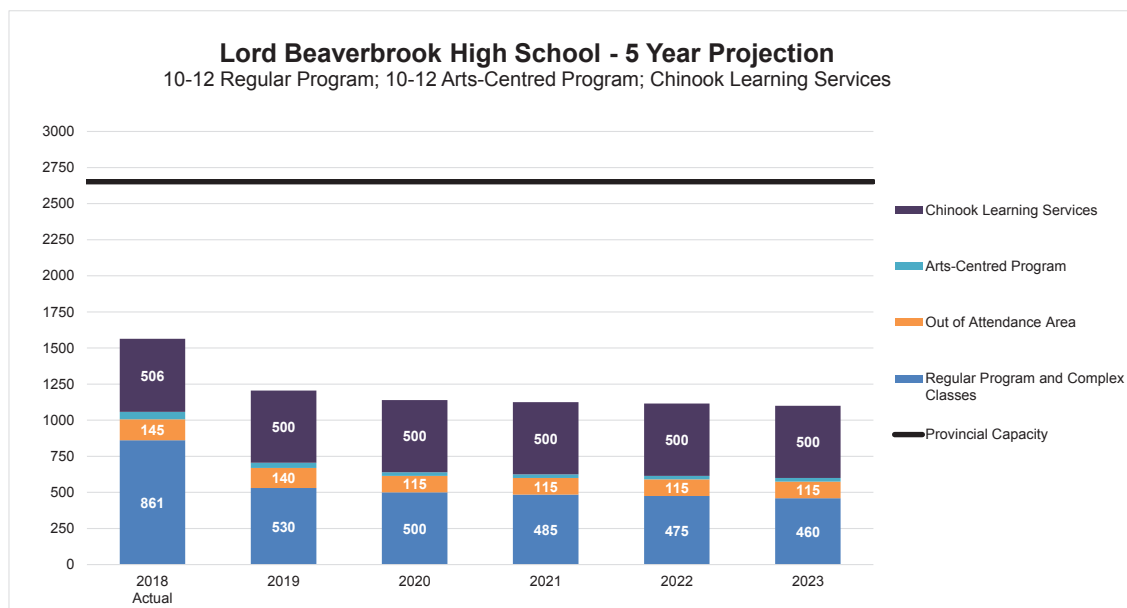

Where Our Students Live (Attendance Areas)

Regular Program

Arts-Centred Learning Program

5 Year Enrolment Projection

Student enrolment projections show the number of students projected to attend a school. School utilization weights student enrolment based on a provincial government formula. See the High School Engagement FAQ for details about how utilization is calculated.