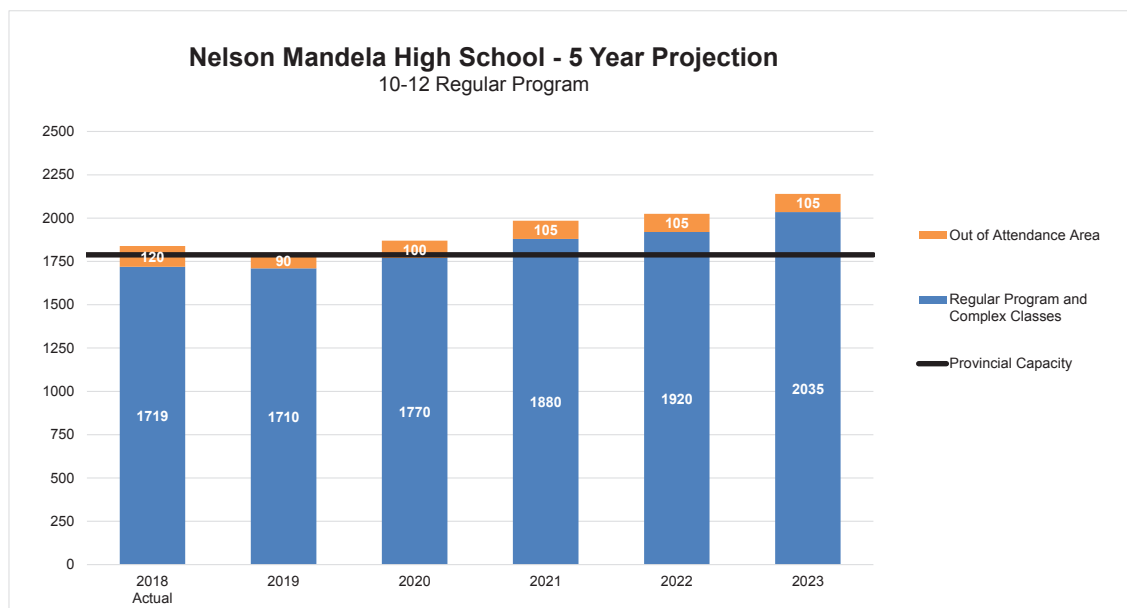

5 Year Enrolment Projection

Student enrolment projections show the number of students projected to attend a school. School utilization weights student enrolment based on a provincial government formula. See the High School Engagement FAQ for details about how utilization is calculated.