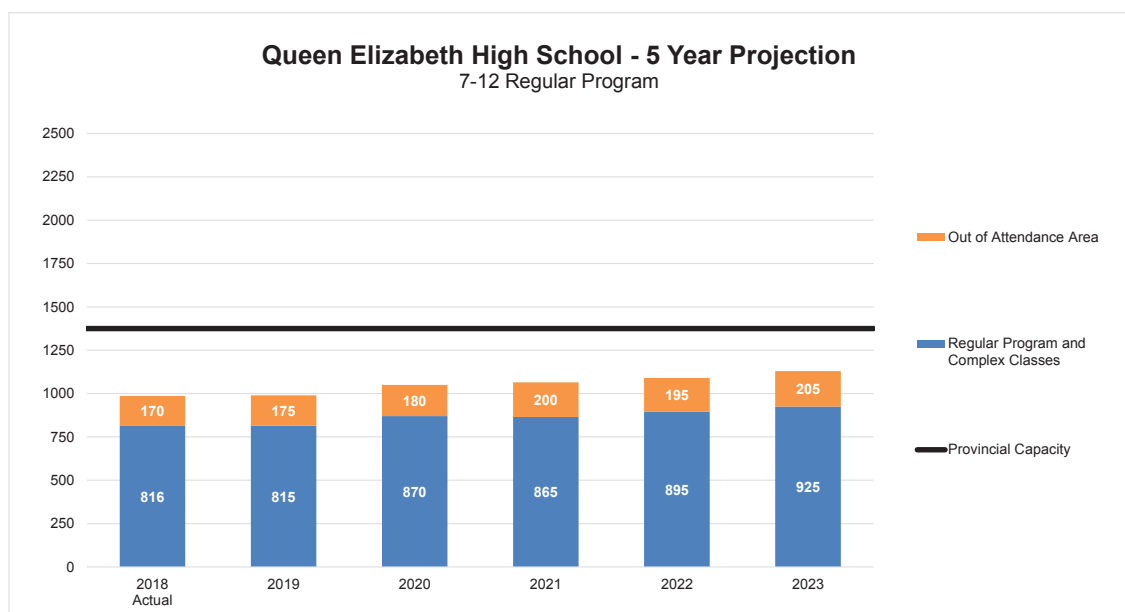

5 Year Enrolment Projection

Student enrolment projections show the number of students projected to attend a school. School utilization weights student enrolment based on a provincial government formula. See the High School Engagement FAQ for details about how utilization is calculated.