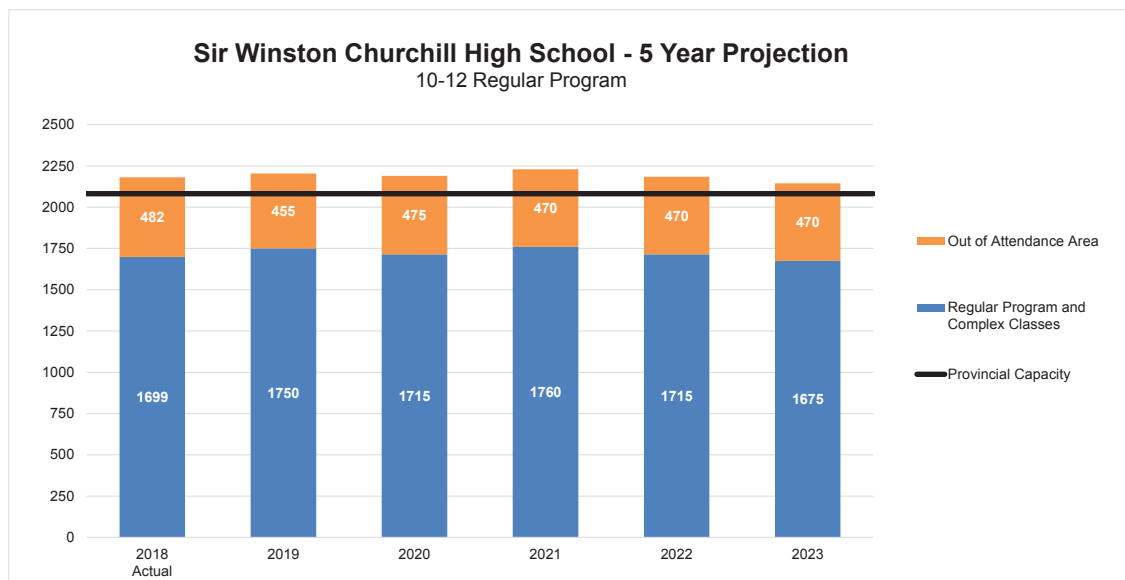

5 Year Enrolment Projection

Student enrolment projections show the number of students projected to attend a school. School utilization weights student enrolment based on a provincial government formula. See the High School Engagement FAQ for details about how utilization is calculated.