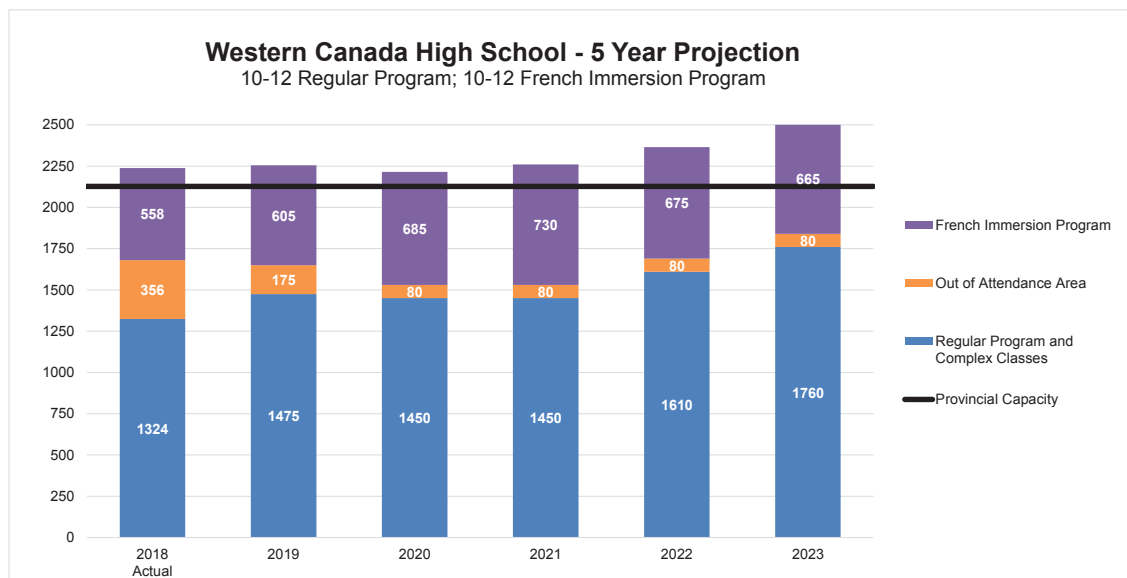

School Overview

- Community: Cliff Bungalow
- CBE Planning Sector: Centre
- Programs: Regular program (includes International Baccalaureate (IB) and complex learning classes), French Immersion Program
- Year built: 1929
- Provincial capacity: 2,127
- September 30, 2018 enrolment
 - Regular program: 1,680
 - French Immersion Program: 558
 - Total student enrolment: 2,238

Where Our Students Live (Attendance Areas)

Regular Program

French Immersion Program

5 Year Enrolment Projection

Student enrolment projections show the number of students projected to attend a school. School utilization weights student enrolment based on a provincial government formula. See the High School Engagement FAQ for details about how utilization is calculated.