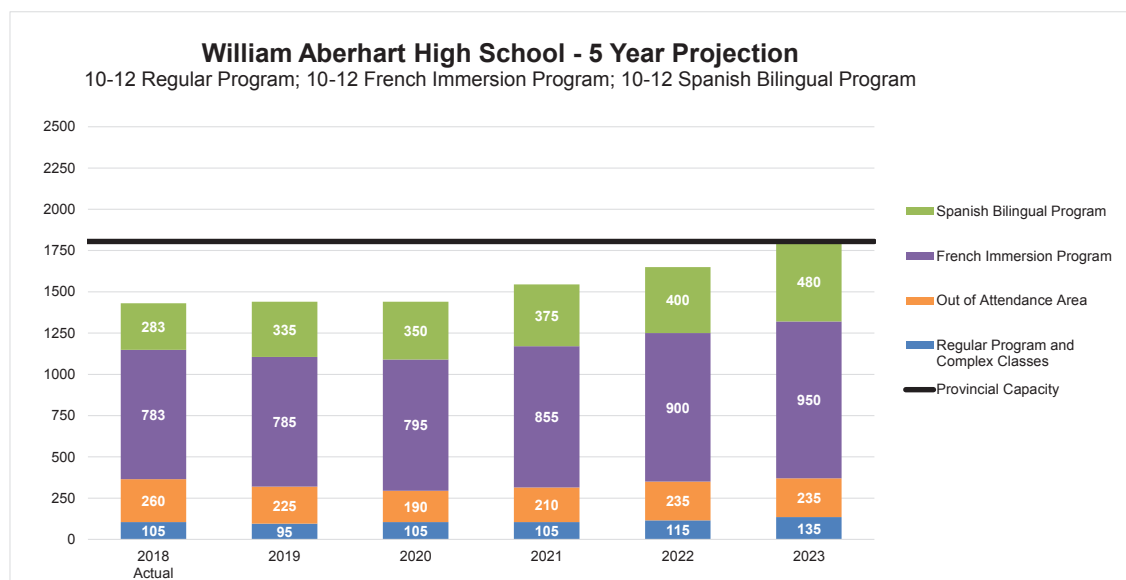

Where Our Students Live (Attendance Areas)

Regular Program

French Immersion Program

Spanish Bilingual Program

5 Year Enrolment Projection

Student enrolment projections show the number of students projected to attend a school. School utilization weights student enrolment based on a provincial government formula. See the High School Engagement FAQ for details about how utilization is calculated.