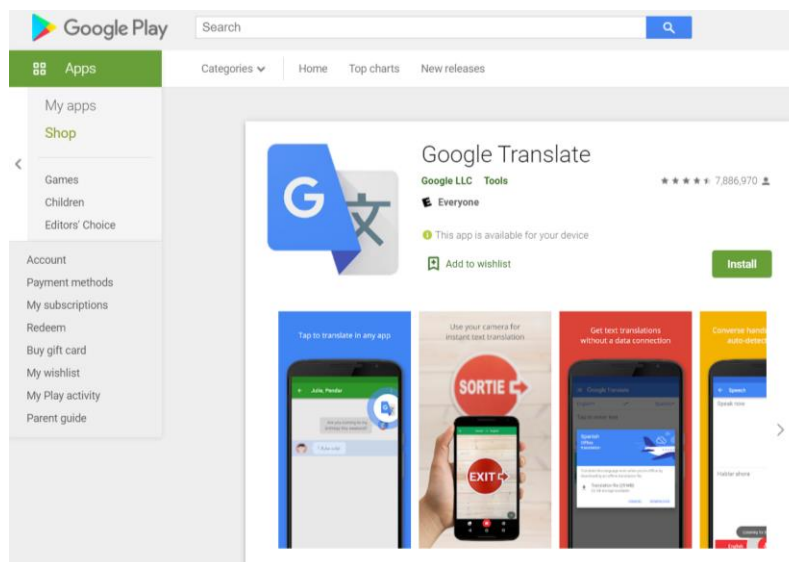

dialogue)))

Installing Google Translate Only Compatible with Google Chrome

Computer | [Click Here](#)

- Select "Add to Chrome" box/button

Android | [Click Here](#)

- Select "Install" box/button

dialogue)))

Apple/iPhone/iPad | [Click Here](#)

- Select "Get" box/button

How to Translate a Webpage/Online Survey

After Google Translate is installed, you can translate web pages (including online surveys). The icon will appear on Google Chrome.

Step 1: Open Google Chrome and go to webpage you want to translate.