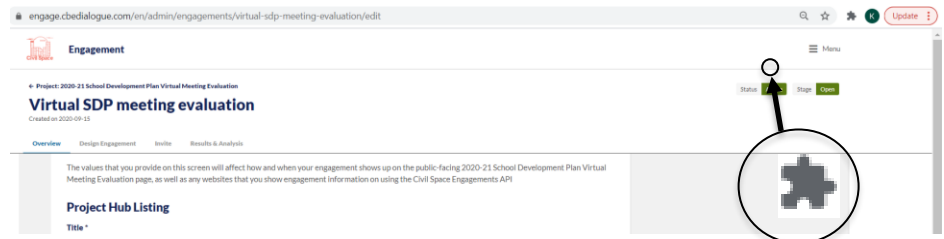

dialogue)))

Apple/iPhone/iPad | [Click Here](#)

- Select "Get" box/button

How to Translate a Webpage/Online Survey

After Google Translate is installed, you can translate web pages (including online surveys). The icon will appear on Google Chrome.

Step 1: Open Google Chrome and go to webpage you want to translate.

Step 2: Click on the icon. The icon may appear in a couple ways.

School Development Plan (SDP) Survey