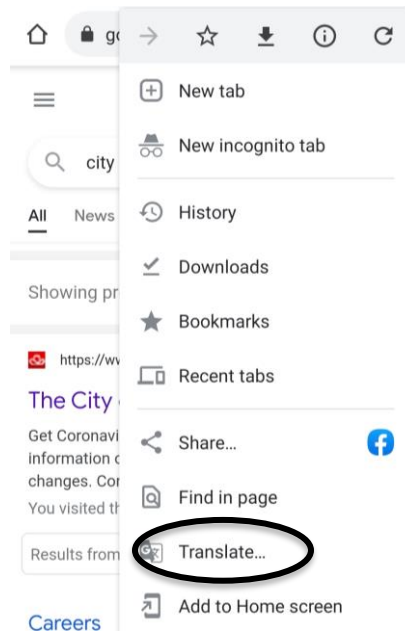

- Select "Get" box/button

How to Translate a Webpage/Online Survey

After Google Translate is installed, you can translate web pages (including online surveys). The icon will appear on Google Chrome.

Step 1: Open Google Chrome and go to webpage you want to translate.

dialogue)))

Step 3: Click on “Translate this Page” or select “Translate” from main menu in Chrome

dialogue)))

Step 4: Select Your Language From the List

This may appear in different places on the page. Here are a couple examples: