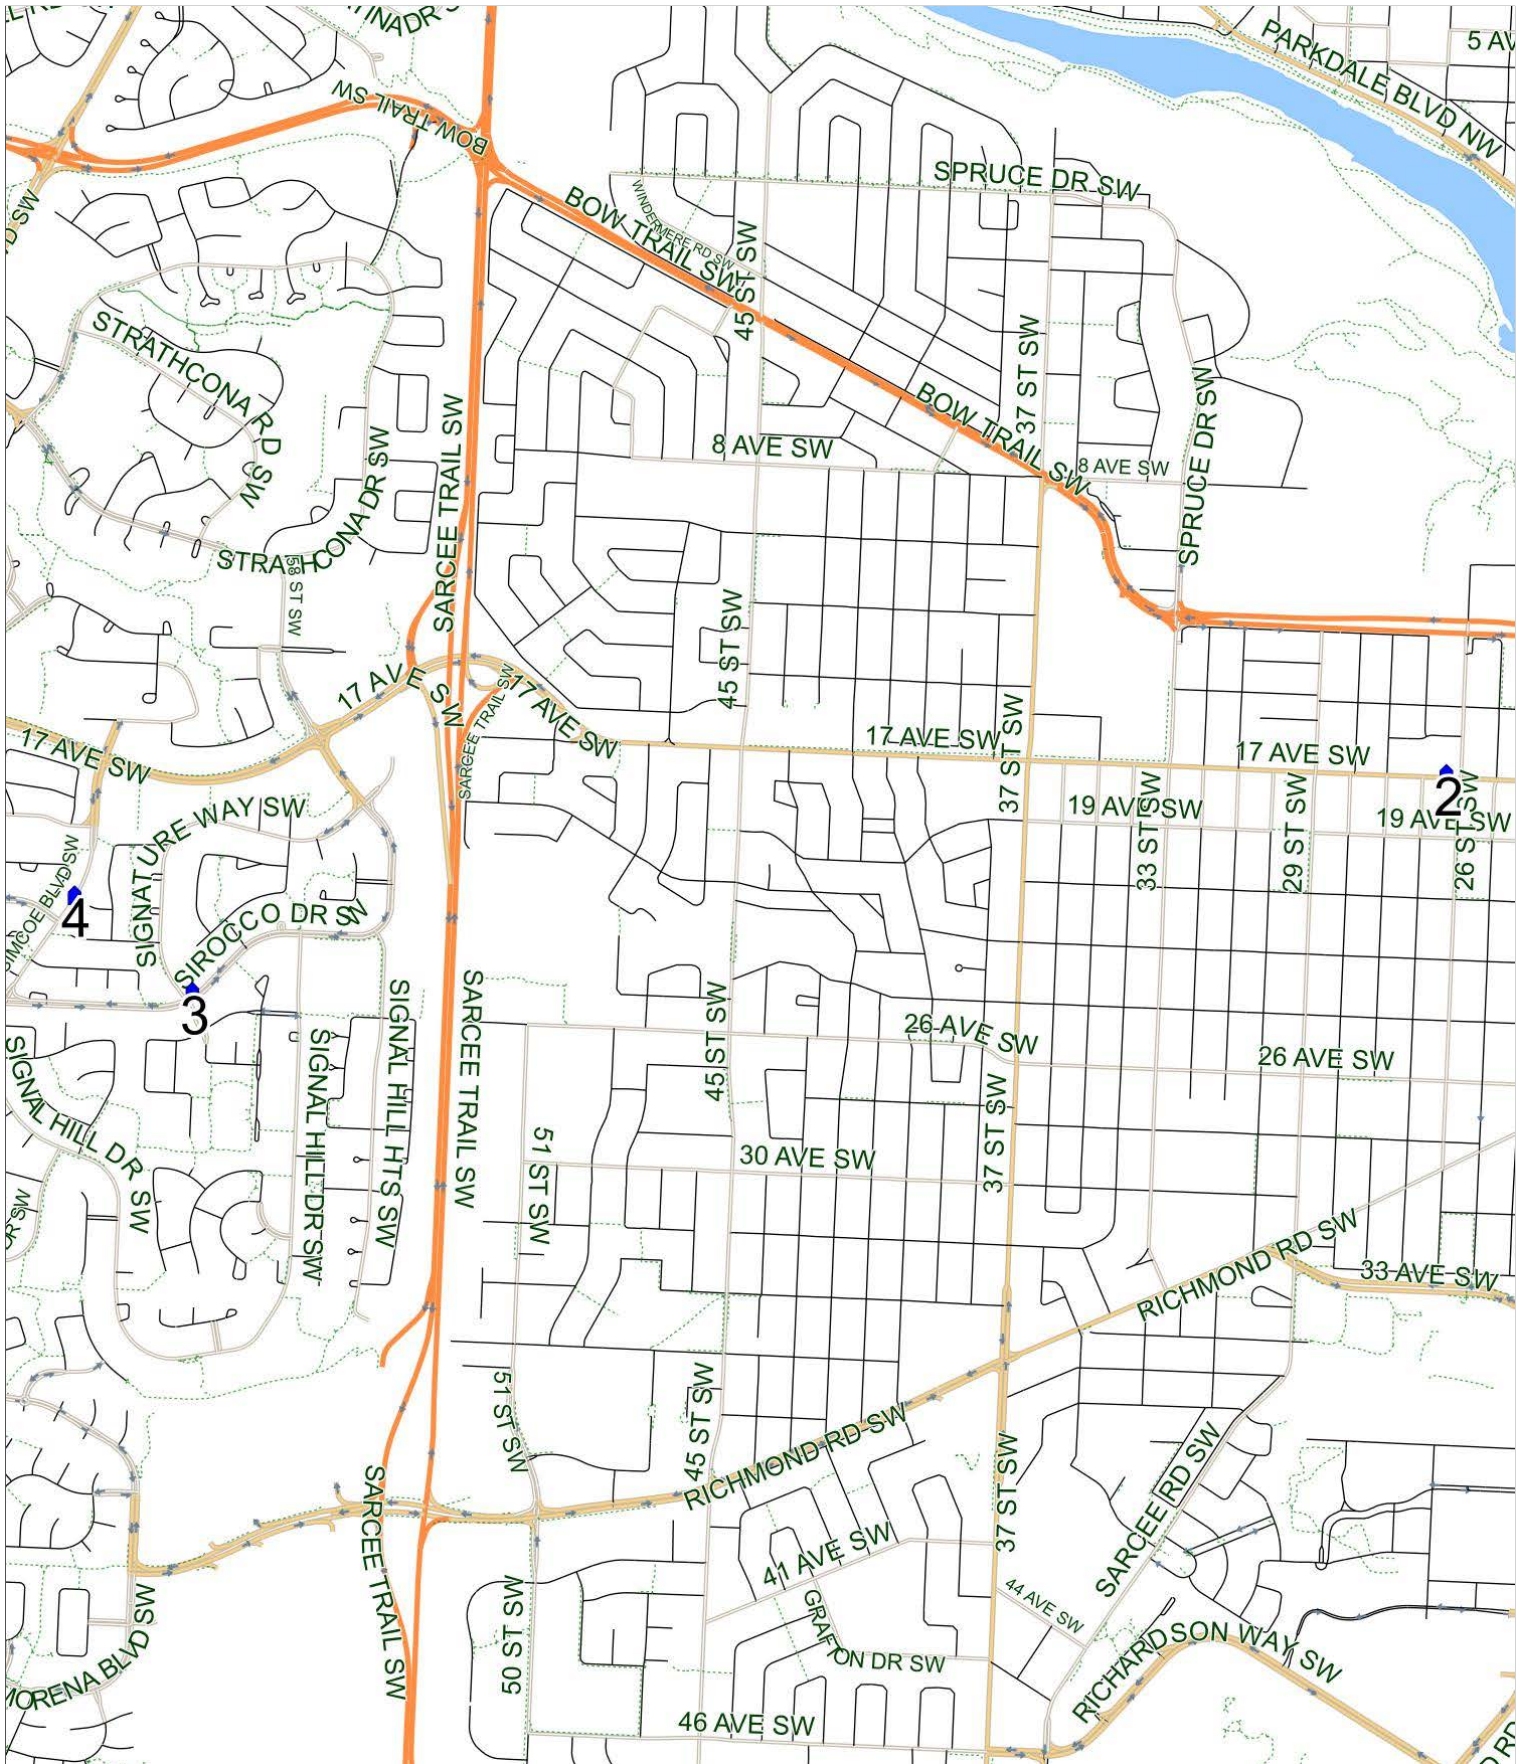

A. E. Cross A AM

Operator: Southland - CFB Yard (403) 387-2907
Description: Signal Hill, Killamey

Eff: 2019-09-03

#	Time	Description
1	8:33 AM	Westbound Sirocco Drive before Signature Way SW (west arm) at CT Stop
2	8:37 AM	Northbound Simcoe Blvd after Simcoe Gate SW at CT Stop
3	8:52 AM	Eastbound 17 Avenue after 26 Street SW at CT Stop
4	9:00 AM	A. E. Cross School, Eastbound 33 Avenue SW

A. E. Cross A PM (MTWR)

Operator: Southland - CFB Yard (403) 387-2907
Description: Signal Hill, Killarney

Eff: 2019-09-03

#	Time	Description
1	4:00 PM	A. E. Cross School, Eastbound 33 Avenue SW
2	4:08 PM	Westbound 17 Avenue after 26 Street SW at CT Stop
3	4:17 PM	Westbound Sirocco Drive before Signature Way SW (west arm) at CT Stop
4	4:20 PM	Northbound Simcoe Blvd after Simcoe Gate SW at CT Stop

A. E. Cross A PM (F)

Operator: Southland - CFB Yard (403) 387-2907
Description: Signal Hill, Killarney

Eff: 2019-09-03

#	Time	Description
1	1:10 PM	A. E. Cross School, Eastbound 33 Avenue SW
2	1:18 PM	Westbound 17 Avenue after 26 Street SW at CT Stop
3	1:27 PM	Westbound Sirocco Drive before Signature Way SW (west arm) at CT Stop
4	1:30 PM	Northbound Simcoe Blvd after Simcoe Gate SW at CT Stop