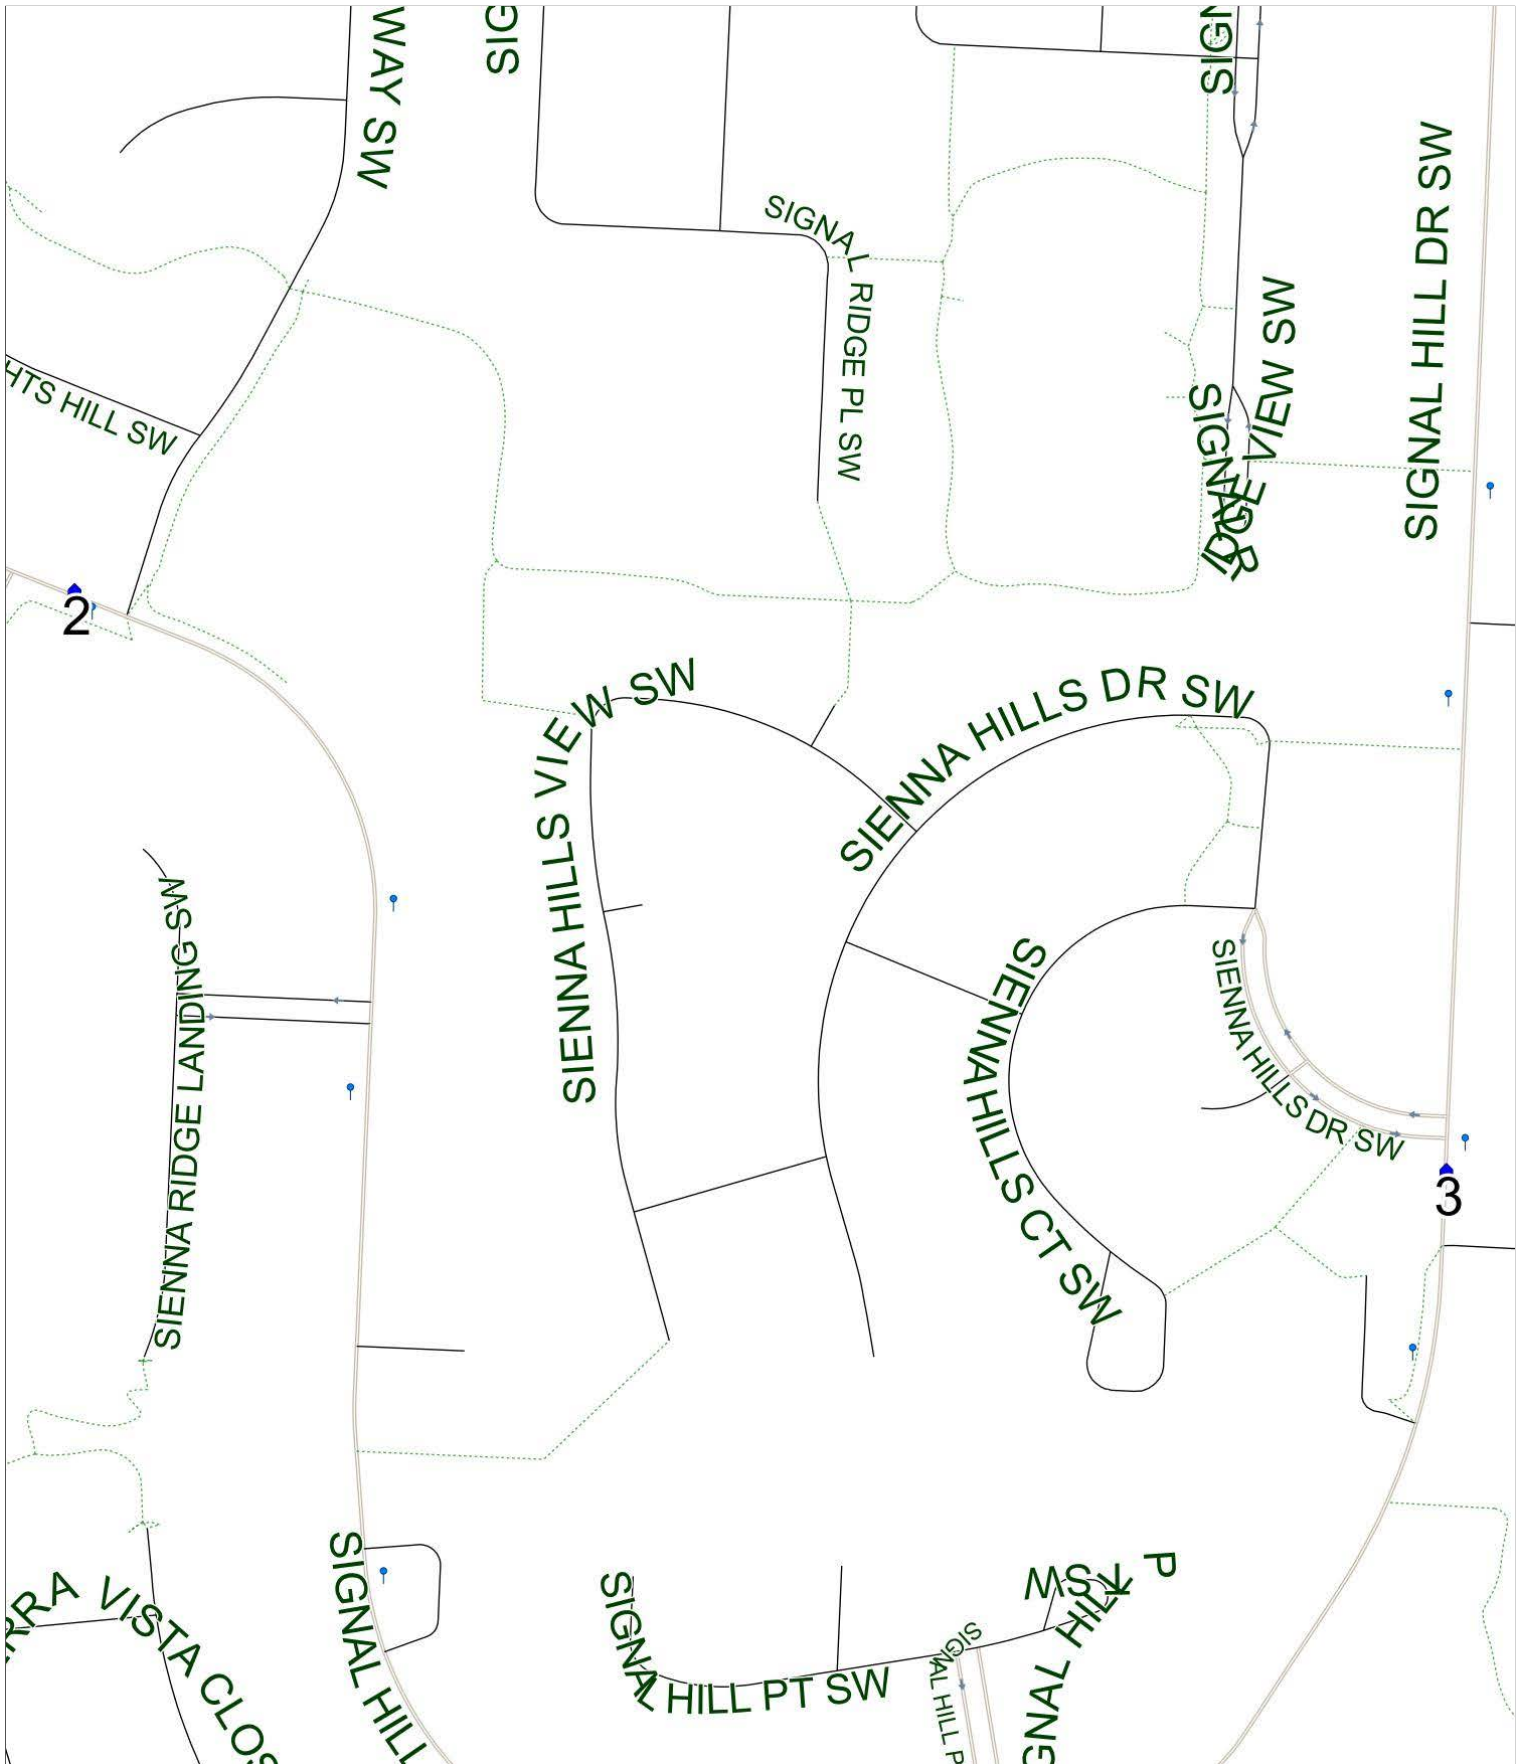

A. E. Cross B AM

Operator: Southland - CFB Yard (403) 387-2907
Description: Signal Hill

Eff: 2019-09-03

#	Time	Description
1	8:43 AM	Southbound Signal Hill Drive after Sienna Park Drive SW at CT Stop
2	8:49 AM	Northbound Signal Hill Drive after Signal Hill Way SW (south arm) at CT Stop
3	9:00 AM	A. E. Cross School, Eastbound 33 Avenue SW

A. E. Cross B PM (MTWR)

Operator: Southland - CFB Yard (403) 387-2907
Description: Signal Hill

Eff: 2019-09-03

#	Time	Description
1	4:00 PM	A. E. Cross School, Eastbound 33 Avenue SW
2	4:10 PM	Southbound Signal Hill Drive after Sienna Park Drive SW at CT Stop
3	4:14 PM	Northbound Signal Hill Drive after Signal Hill Way SW (south arm) at CT Stop

A. E. Cross B PM (F)

Operator: Southland - CFB Yard (403) 387-2907
Description: Signal Hill

Eff: 2019-09-03

#	Time	Description
1	1:10 PM	A. E. Cross School, Eastbound 33 Avenue SW
2	1:21 PM	Southbound Signal Hill Drive after Sienna Park Drive SW at CT Stop
3	1:25 PM	Northbound Signal Hill Drive after Signal Hill Way SW (south arm) at CT Stop