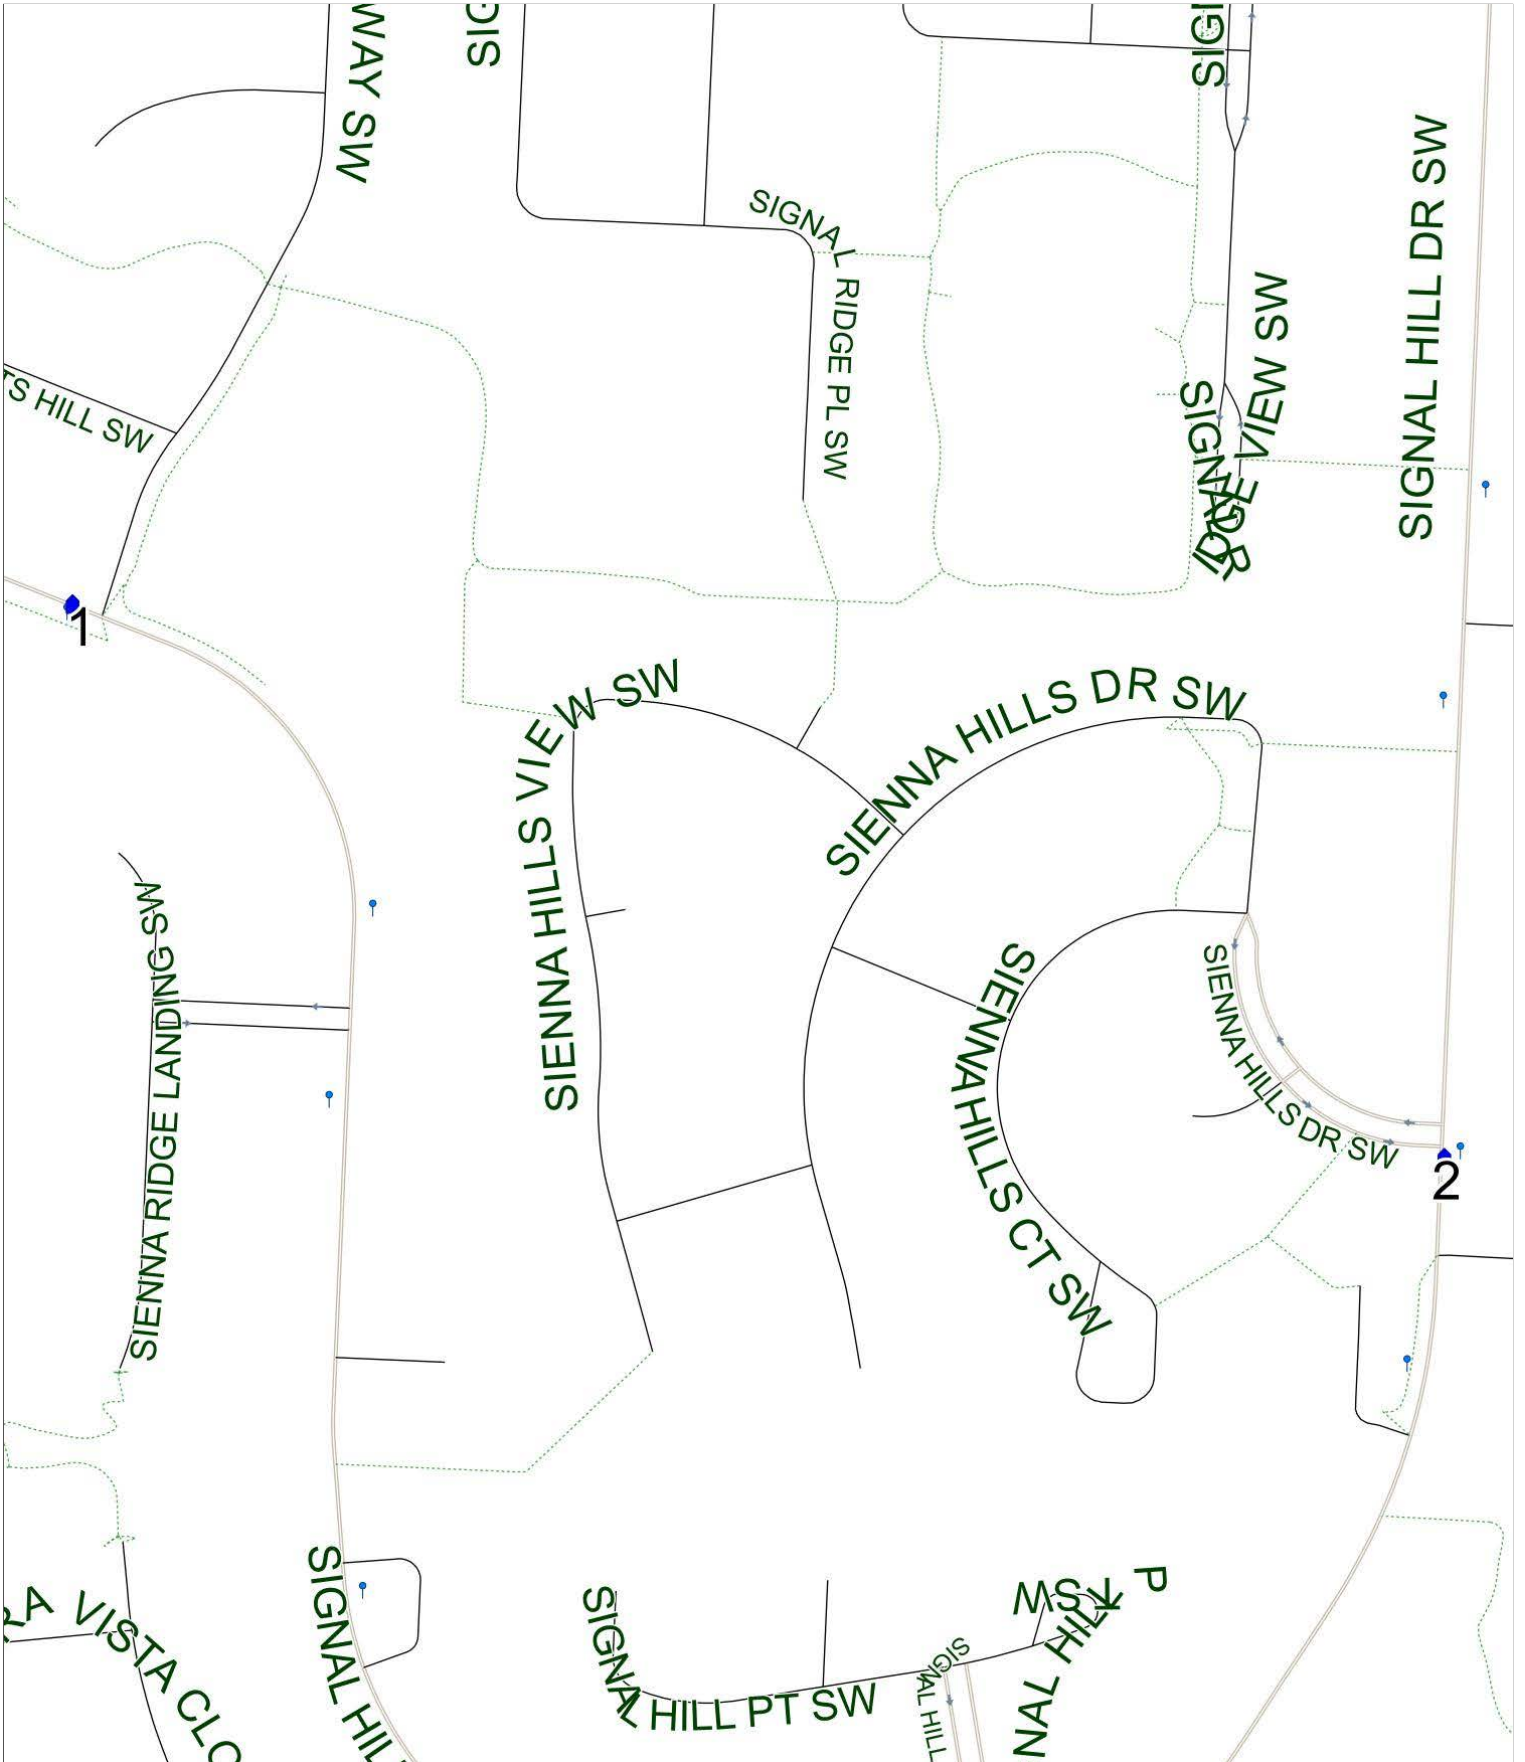

A. E. Cross B AM

Operator: Southland - CFB Yard (403) 387-2907
Description: Signal Hill

Eff: 2019-09-03

#	Time	Description
1	8:43 AM	Southbound Signal Hill Drive after Sienna Park Drive SW at CT Stop
2	8:49 AM	Northbound Signal Hill Drive after Signal Hill Way SW (south arm) at CT Stop
3	9:00 AM	A. E. Cross School, Eastbound 33 Avenue SW

A. E. Cross B PM (MTWR)

Operator: Southland - CFB Yard (403) 387-2907
Description: Signal Hill

Eff: 2019-09-03

#	Time	Description
1	4:00 PM	A. E. Cross School, Eastbound 33 Avenue SW
2	4:10 PM	Southbound Signal Hill Drive after Sienna Park Drive SW at CT Stop
3	4:14 PM	Northbound Signal Hill Drive after Signal Hill Way SW (south arm) at CT Stop

A. E. Cross B PM (F)

Operator: Southland - CFB Yard (403) 387-2907
Description: Signal Hill

Eff: 2019-09-03

#	Time	Description
1	1:10 PM	A. E. Cross School, Eastbound 33 Avenue SW
2	1:21 PM	Southbound Signal Hill Drive after Sienna Park Drive SW at CT Stop
3	1:25 PM	Northbound Signal Hill Drive after Signal Hill Way SW (south arm) at CT Stop