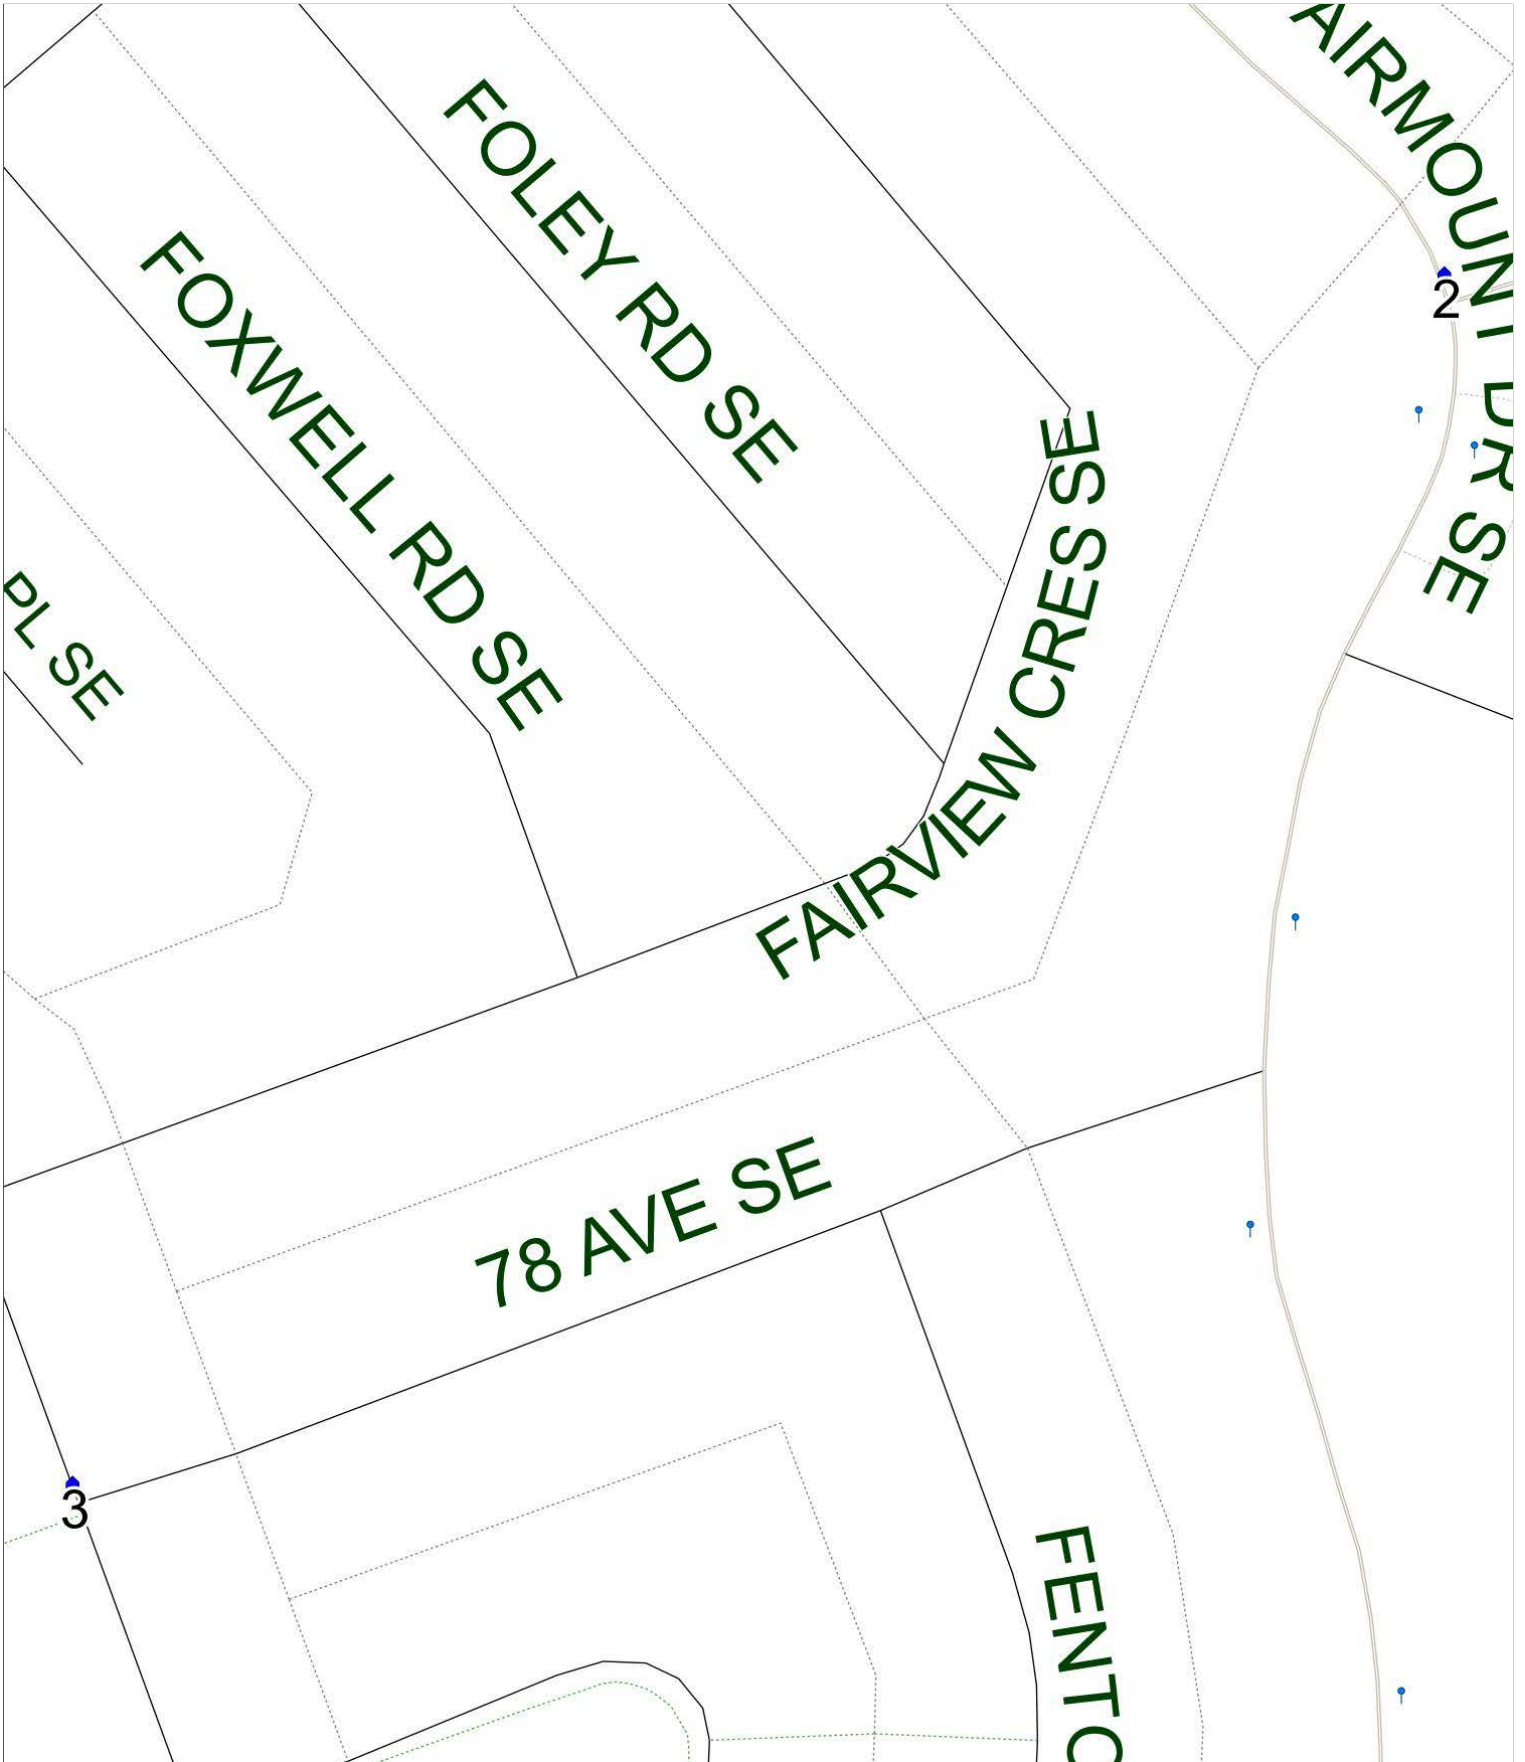

Acadia A AM

Operator: Southland - Spruce Yard (403) 873-7268
Description: Fairview

Eff: 2019-09-03

#	Time	Description
1	7:40 AM	Northbound Fairmount Drive after Farrell Road SE (east arm) at concrete pad
2	7:45 AM	Southbound Fairview Drive before 78 Avenue SE
3	7:50 AM	Acadia School, Southbound 5 Street SE

Acadia A PM (MTWR)

Operator: Southland - Spruce Yard (403) 873-7268
Description: Fairview

Eff: 2019-09-03

#	Time	Description
1	2:50 PM	Acadia School, Southbound 5 Street SE
2	2:55 PM	Northbound Fairmount Drive after Farrell Road SE (east arm) at concrete pad
3	3:00 PM	Southbound Fairview Drive before 78 Avenue SE

Acadia A PM (F)

Operator: Southland - Spruce Yard (403) 873-7268
Description: Fairview

Eff: 2019-09-03

#	Time	Description
1	12:15 PM	Acadia School, Southbound 5 Street SE
2	12:20 PM	Northbound Fairmount Drive after Farrell Road SE (east arm) at concrete pad
3	12:25 PM	Southbound Fairview Drive before 78 Avenue SE