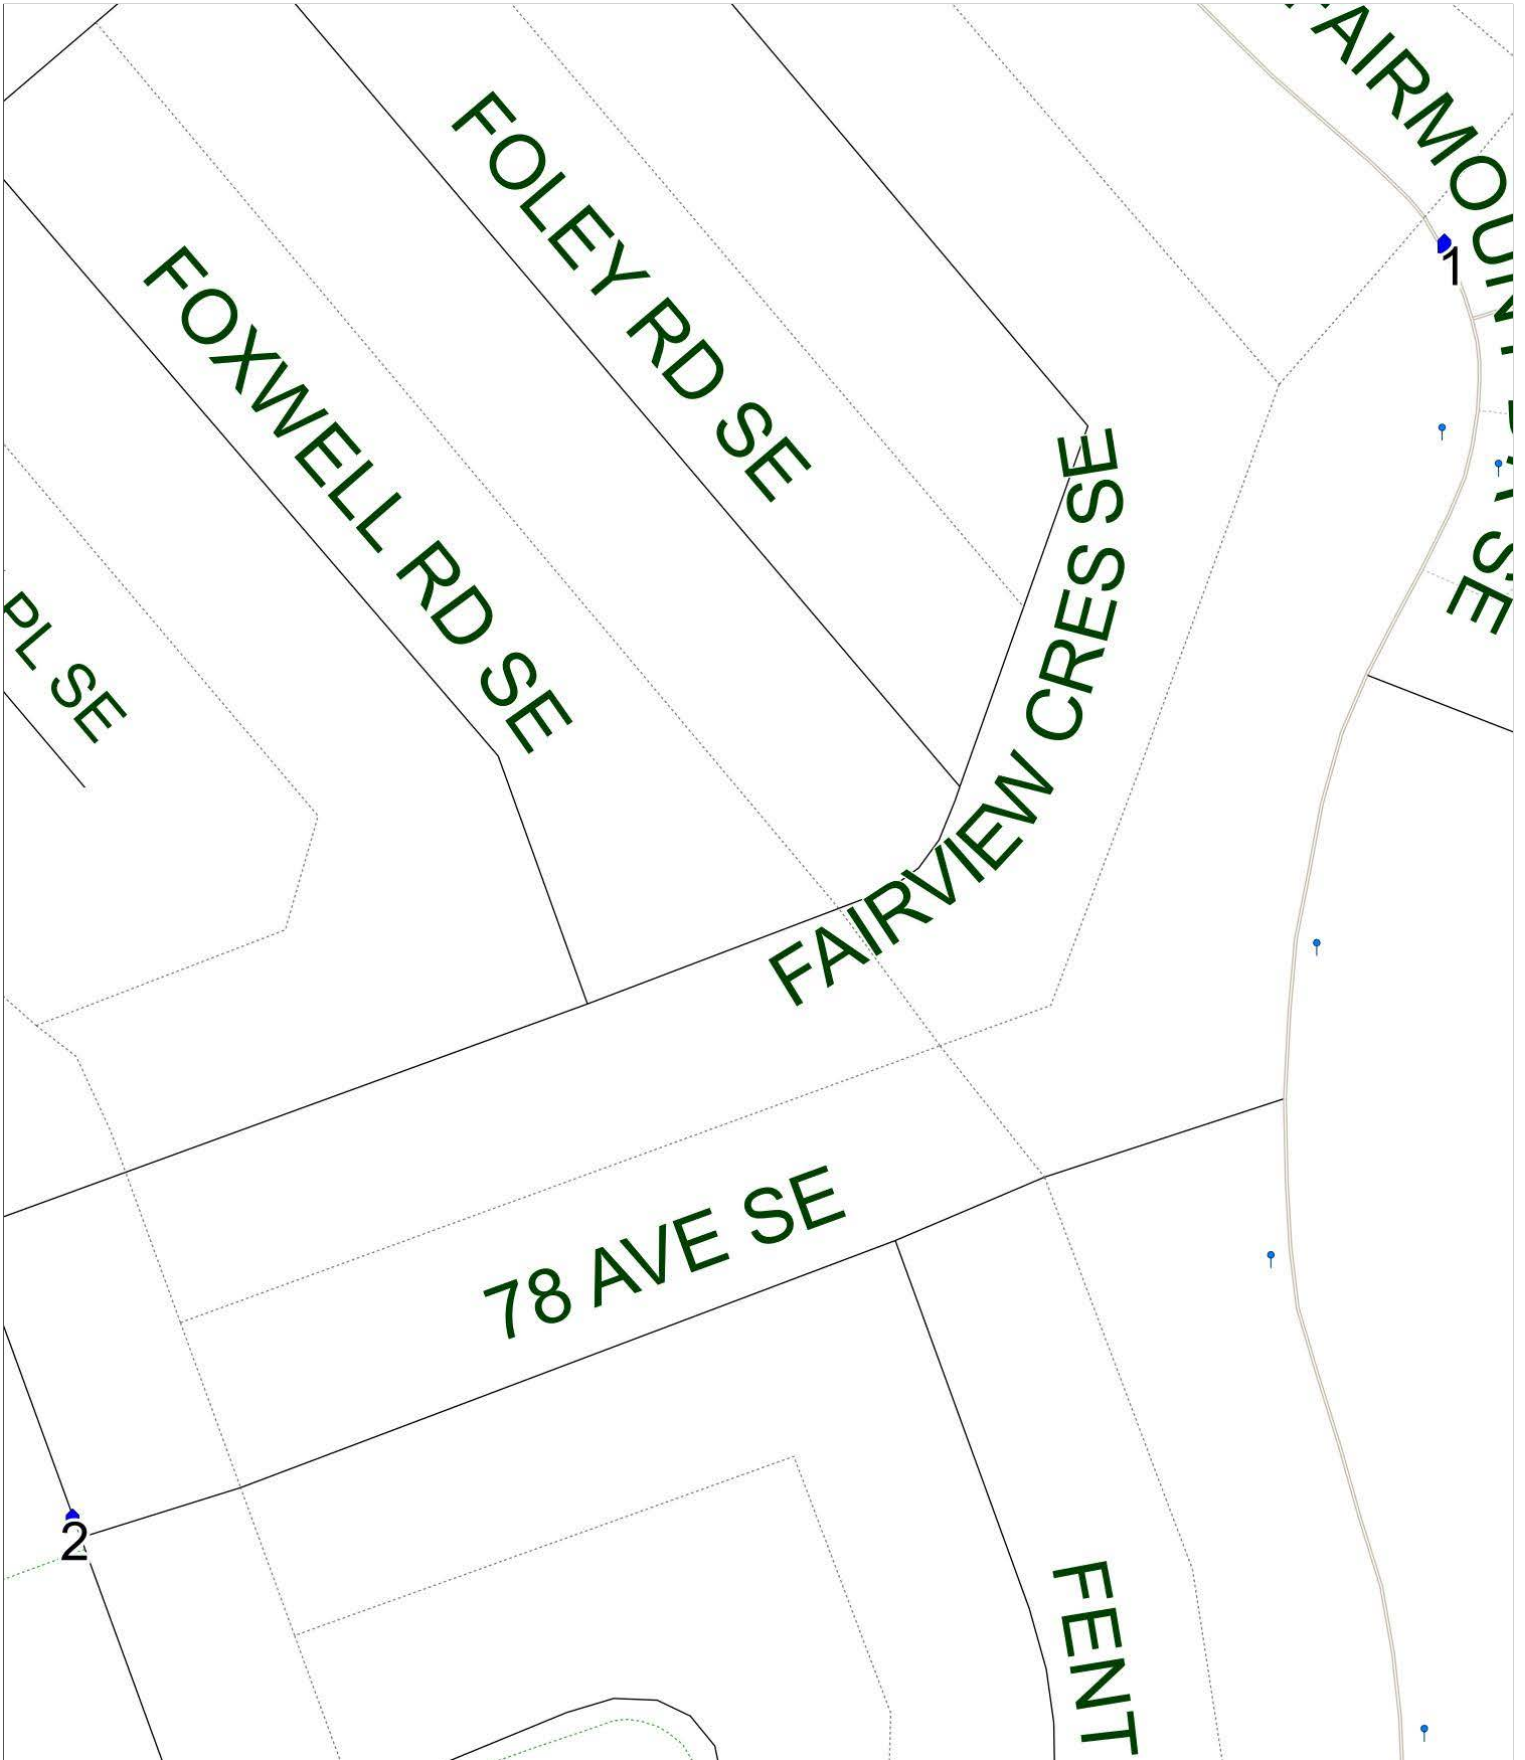

Acadia A AM

Operator: Southland - Spruce Yard (403) 873-7268
Description: Fairview

Eff: 2019-09-03

#	Time	Description
1	7:40 AM	Northbound Fairmount Drive after Farrell Road SE (east arm) at concrete pad
2	7:45 AM	Southbound Fairview Drive before 78 Avenue SE
3	7:50 AM	Acadia School, Southbound 5 Street SE

Acadia A PM (MTWR)

Operator: Southland - Spruce Yard (403) 873-7268
Description: Fairview

Eff: 2019-09-03

#	Time	Description
1	2:50 PM	Acadia School, Southbound 5 Street SE
2	2:55 PM	Northbound Fairmount Drive after Farrell Road SE (east arm) at concrete pad
3	3:00 PM	Southbound Fairview Drive before 78 Avenue SE

Acadia A PM (F)

Operator: Southland - Spruce Yard (403) 873-7268
Description: Fairview

Eff: 2019-09-03

#	Time	Description
1	12:15 PM	Acadia School, Southbound 5 Street SE
2	12:20 PM	Northbound Fairmount Drive after Farrell Road SE (east arm) at concrete pad
3	12:25 PM	Southbound Fairview Drive before 78 Avenue SE