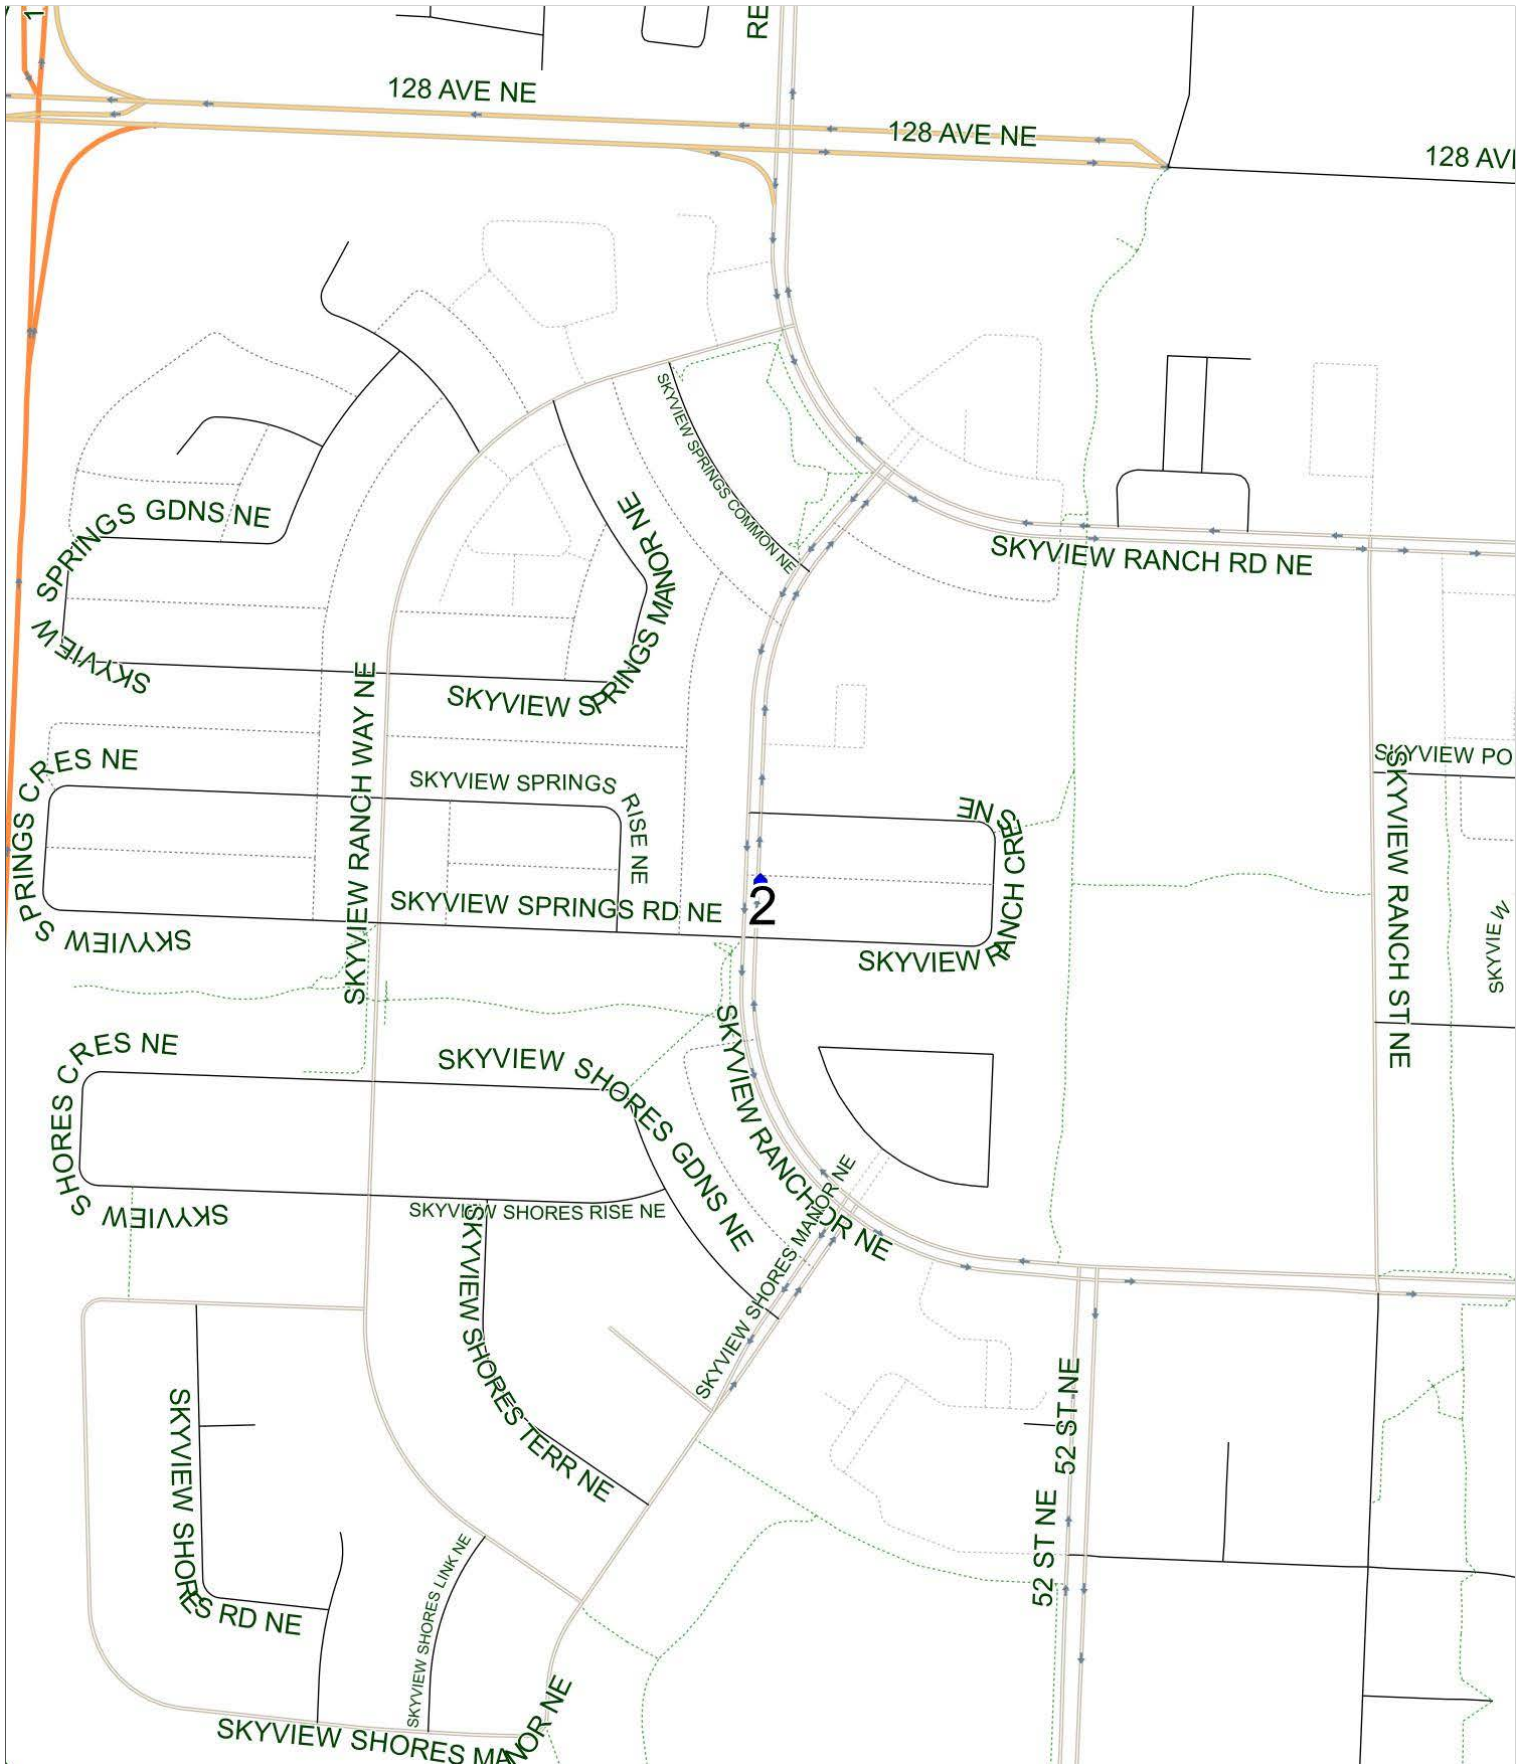

# Annie Foote B AM

Operator: Southland - Ogden Yard (403) 253-9323  
Description: Skyview

Eff: 2019-09-03

#	Time	Description
1	8:38 AM	Northbound Skyview Ranch Drive after Skyview Ranch Crescent NE (south arm)
2	9:00 AM	Annie Foote School, Southbound Temple Drive NE

### Annie Foote B PM (MTWR)

Operator: Southland - Ogden Yard (403) 253-9323  
Description: Skyview

Eff: 2019-09-03

#	Time	Description
1	4:00 PM	Annie Foote School, Southbound Temple Drive NE
2	4:17 PM	Northbound Skyview Ranch Drive after Skyview Ranch Crescent NE (south arm)

# Annie Foote B PM (F)

Operator: Southland - Ogden Yard (403) 253-9323  
Description: Skyview

Eff: 2019-09-03

#	Time	Description
1	1:20 PM	Annie Foote School, Southbound Temple Drive NE
2	1:37 PM	Northbound Skyview Ranch Drive after Skyview Ranch Crescent NE (south arm)