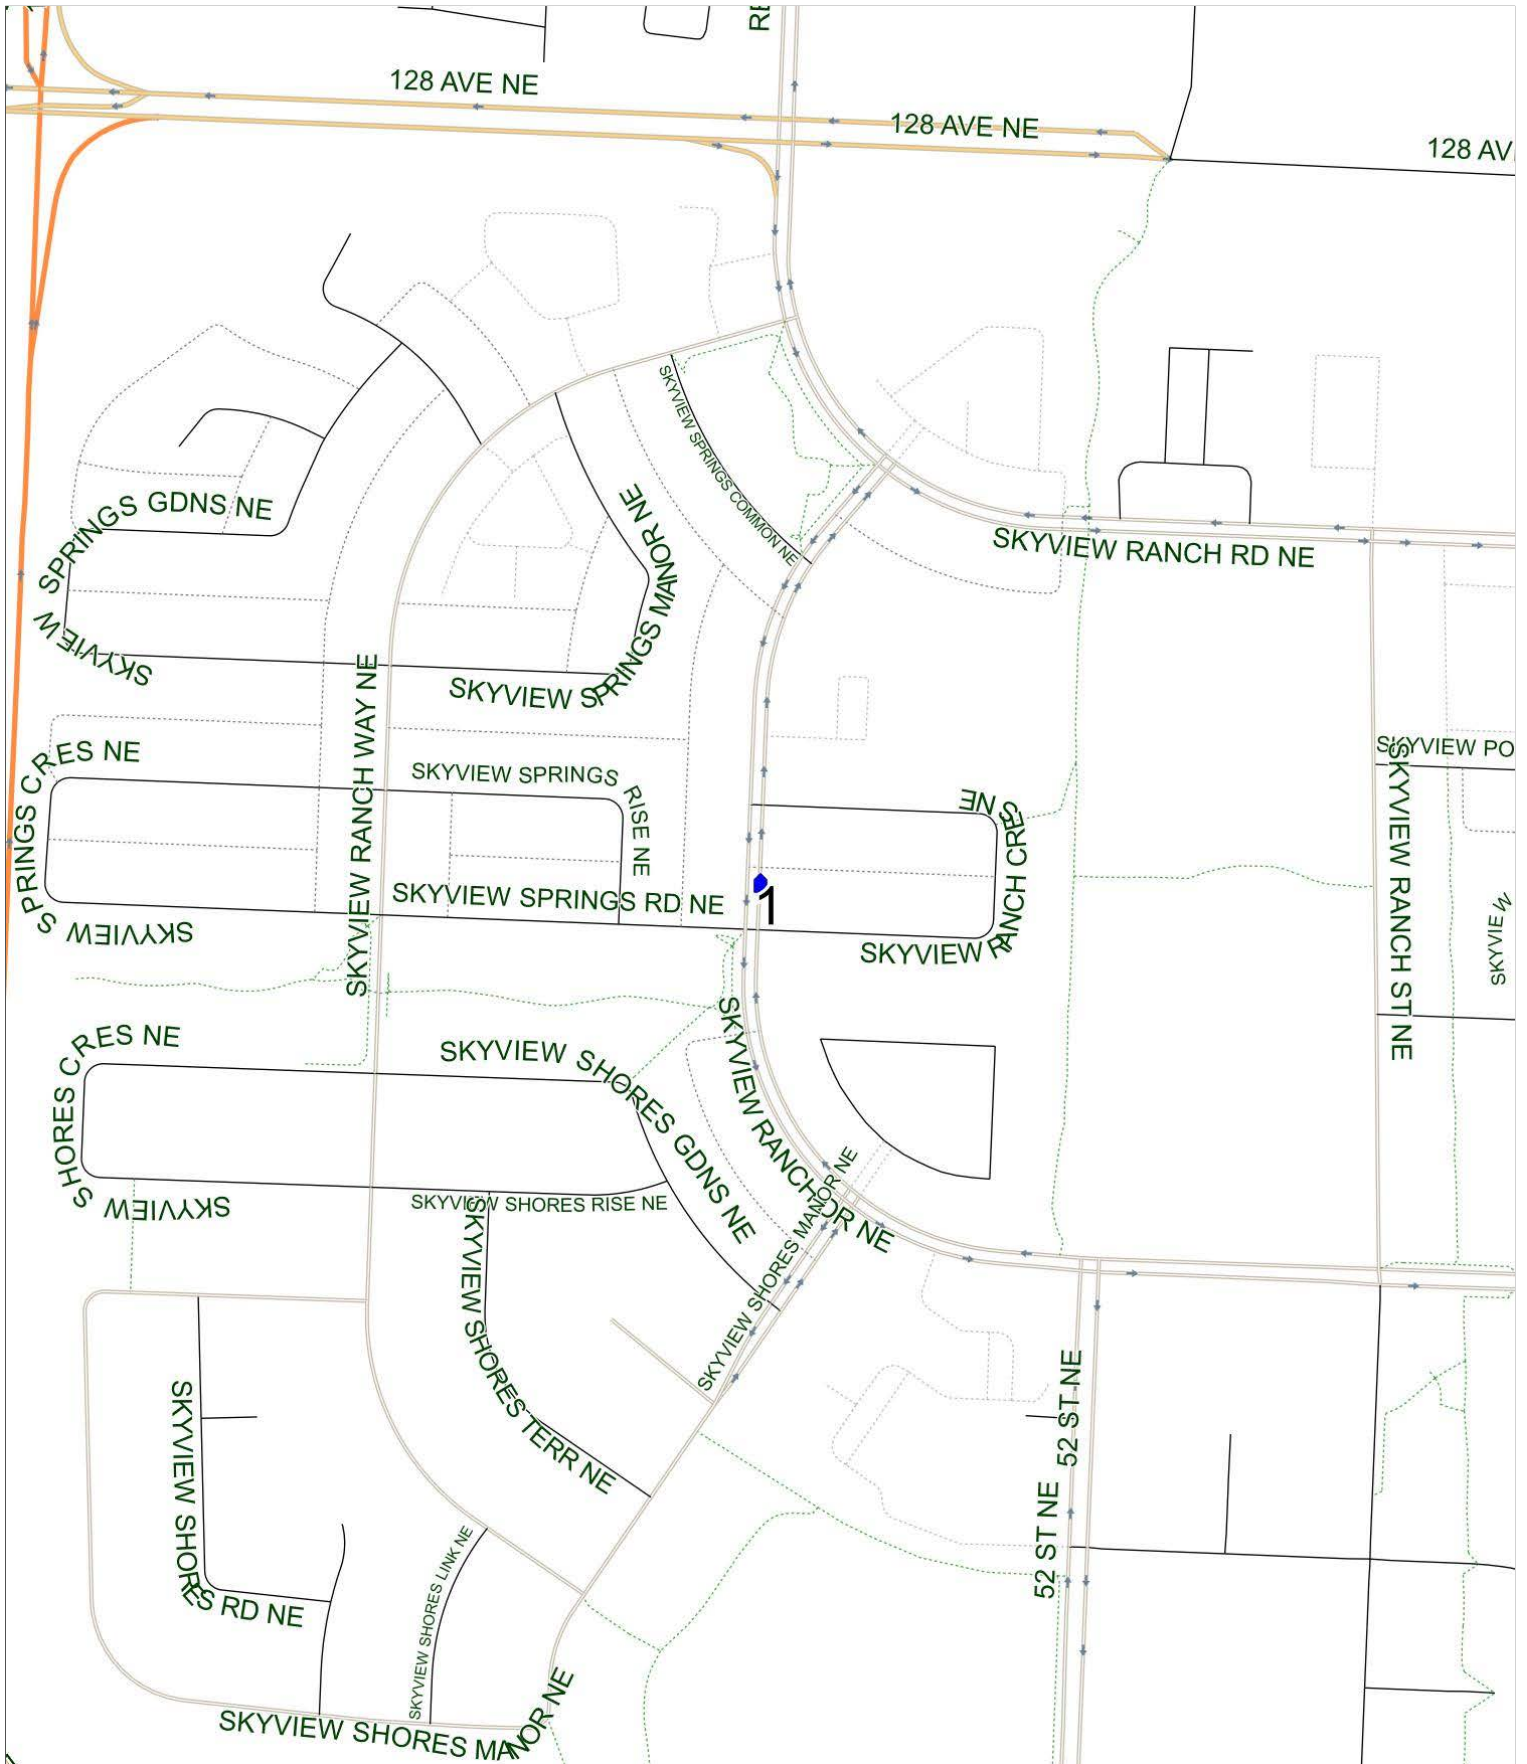

# Annie Foote B AM

Operator: Southland - Ogden Yard (403) 253-9323  
Description: Skyview

Eff: 2019-09-03

#	Time	Description
1	8:38 AM	Northbound Skyview Ranch Drive after Skyview Ranch Crescent NE (south arm)
2	9:00 AM	Annie Foote School, Southbound Temple Drive NE

### Annie Foote B PM (MTWR)

Operator: Southland - Ogden Yard (403) 253-9323  
Description: Skyview

Eff: 2019-09-03

#	Time	Description
1	4:00 PM	Annie Foote School, Southbound Temple Drive NE
2	4:17 PM	Northbound Skyview Ranch Drive after Skyview Ranch Crescent NE (south arm)

# Annie Foote B PM (F)

Operator: Southland - Ogden Yard (403) 253-9323  
Description: Skyview

Eff: 2019-09-03

#	Time	Description
1	1:20 PM	Annie Foote School, Southbound Temple Drive NE
2	1:37 PM	Northbound Skyview Ranch Drive after Skyview Ranch Crescent NE (south arm)