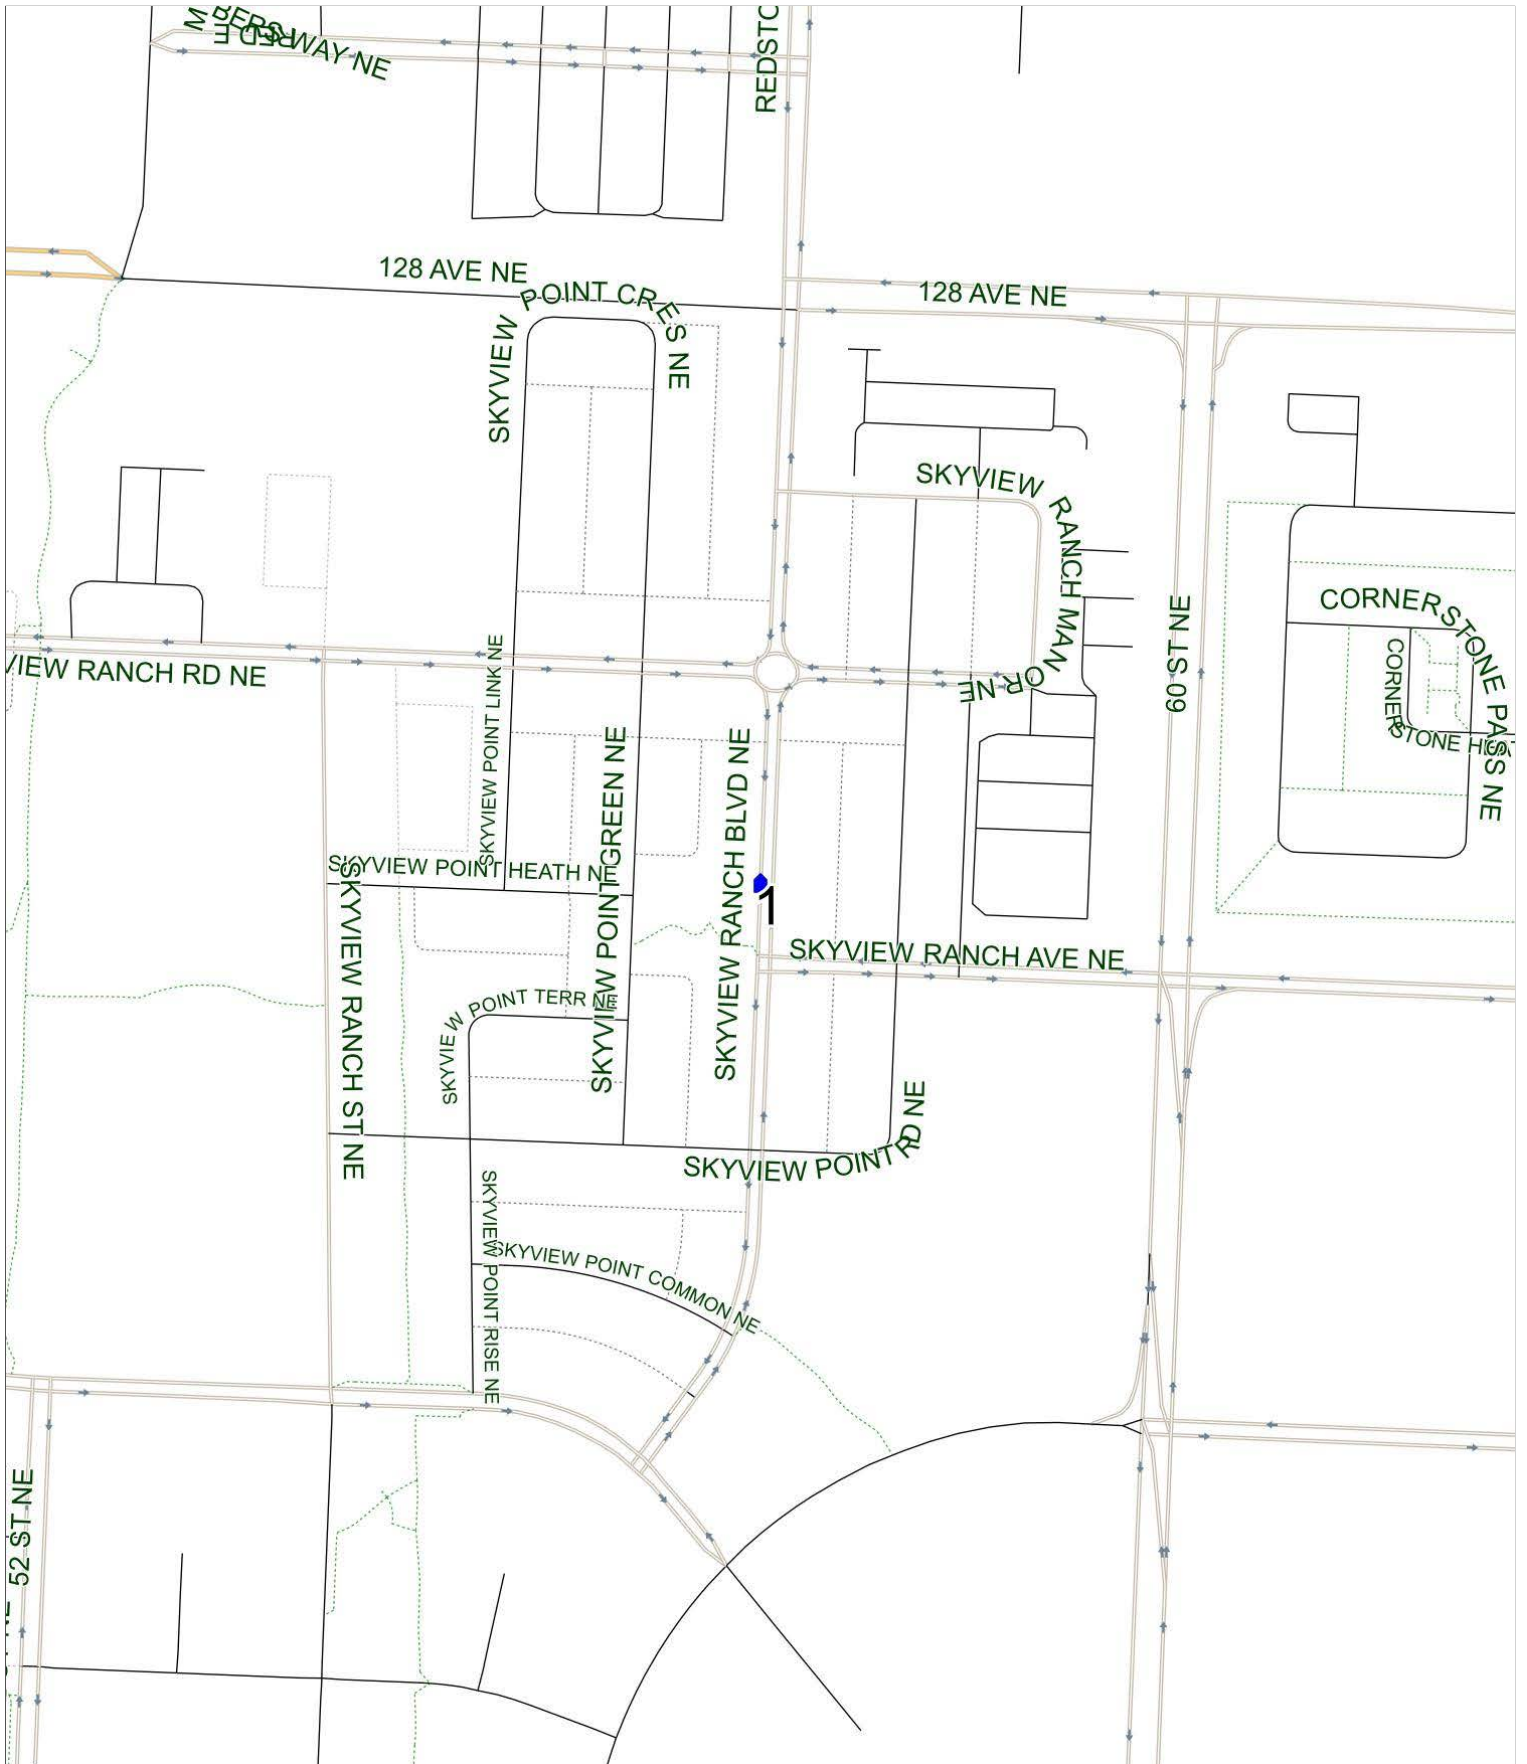

Annie Foote C AM

Operator: Southland - Ogden Yard (403) 253-9323
Description: Skyview

Eff: 2019-09-03

#	Time	Description
1	8:44 AM	Southbound Skyview Ranch Blvd before Skyview Ranch Avenue NE at the green space
2	9:00 AM	Annie Foote School, Southbound Temple Drive NE

Annie Foote C PM (MTWR)

Operator: Southland - Ogden Yard (403) 253-9323
Description: Skyview

Eff: 2019-09-03

#	Time	Description
1	4:00 PM	Annie Foote School, Southbound Temple Drive NE
2	4:20 PM	Southbound Skyview Ranch Blvd before Skyview Ranch Avenue NE at the green space

Annie Foote C PM (F)

Operator: Southland - Ogden Yard (403) 253-9323
Description: Skyview

Eff: 2019-09-03

#	Time	Description
1	1:20 PM	Annie Foote School, Southbound Temple Drive NE
2	1:40 PM	Southbound Skyview Ranch Blvd before Skyview Ranch Avenue NE at the green space