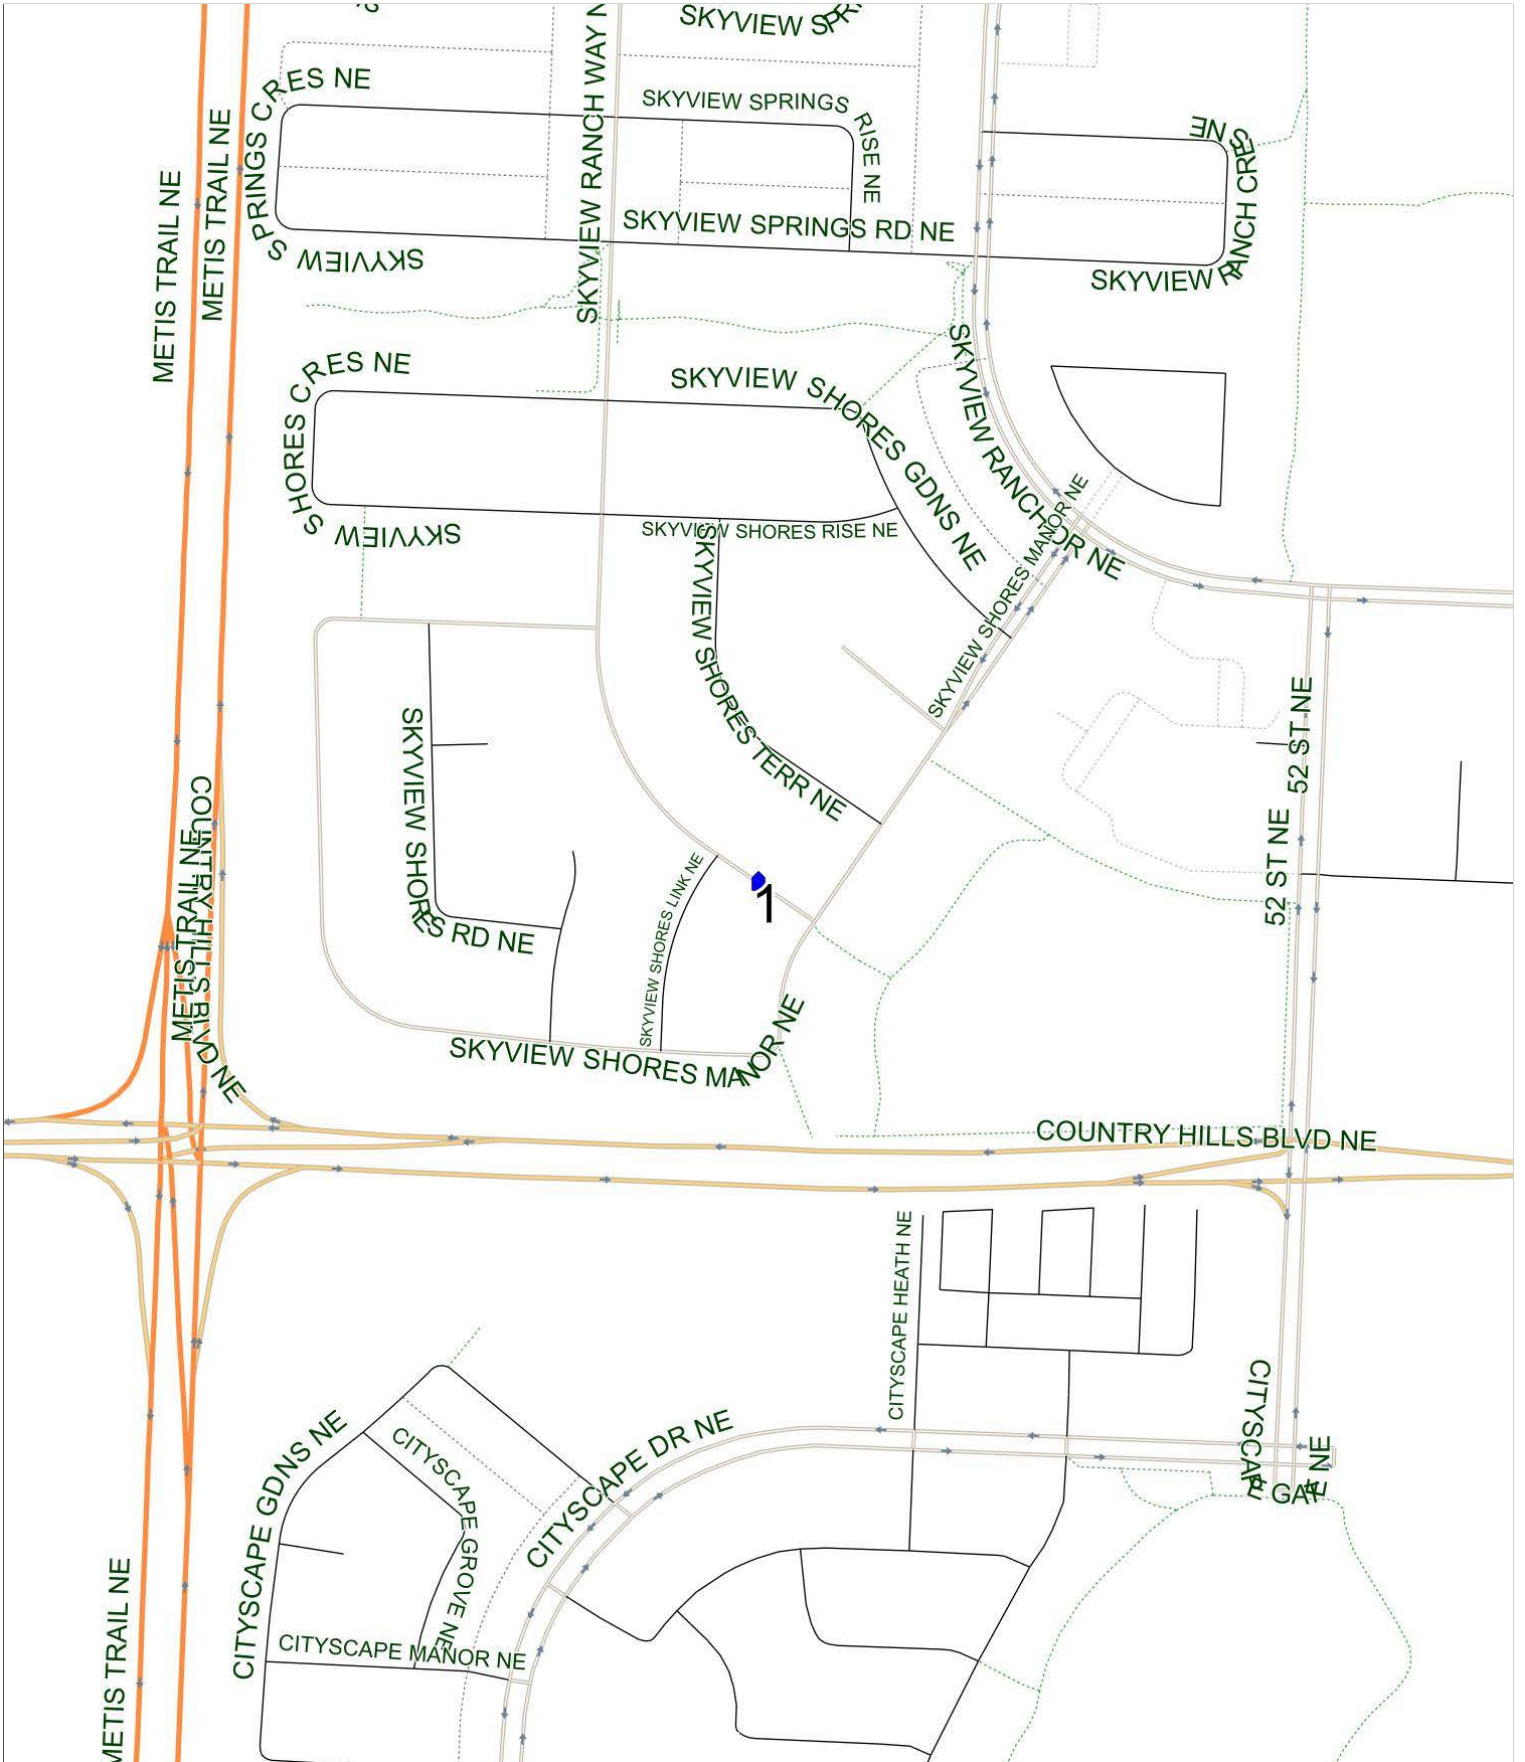

# Annie Foote E AM

Operator: Southland - Ogden Yard (403) 253-9323  
Description: Skyview

Eff: 2019-09-03

#	Time	Description
1	8:45 AM	Southbound Skyview Ranch Way after Skyview Shores Link NE at the CT Stop
2	9:00 AM	Annie Foote School, Southbound Temple Drive NE

### Annie Foote E PM (MTWR)

Operator: Southland - Ogden Yard (403) 253-9323  
Description: Skyview

Eff: 2019-09-03

#	Time	Description
1	4:00 PM	Annie Foote School, Southbound Temple Drive NE
2	4:18 PM	Southbound Skyview Ranch Way after Skyview Shores Link NE at the CT Stop

# Annie Foote E PM (F)

Operator: Southland - Ogden Yard (403) 253-9323  
Description: Skyview

Eff: 2019-09-03

#	Time	Description
1	1:20 PM	Annie Foote School, Southbound Temple Drive NE
2	1:38 PM	Southbound Skyview Ranch Way after Skyview Shores Link NE at the CT Stop