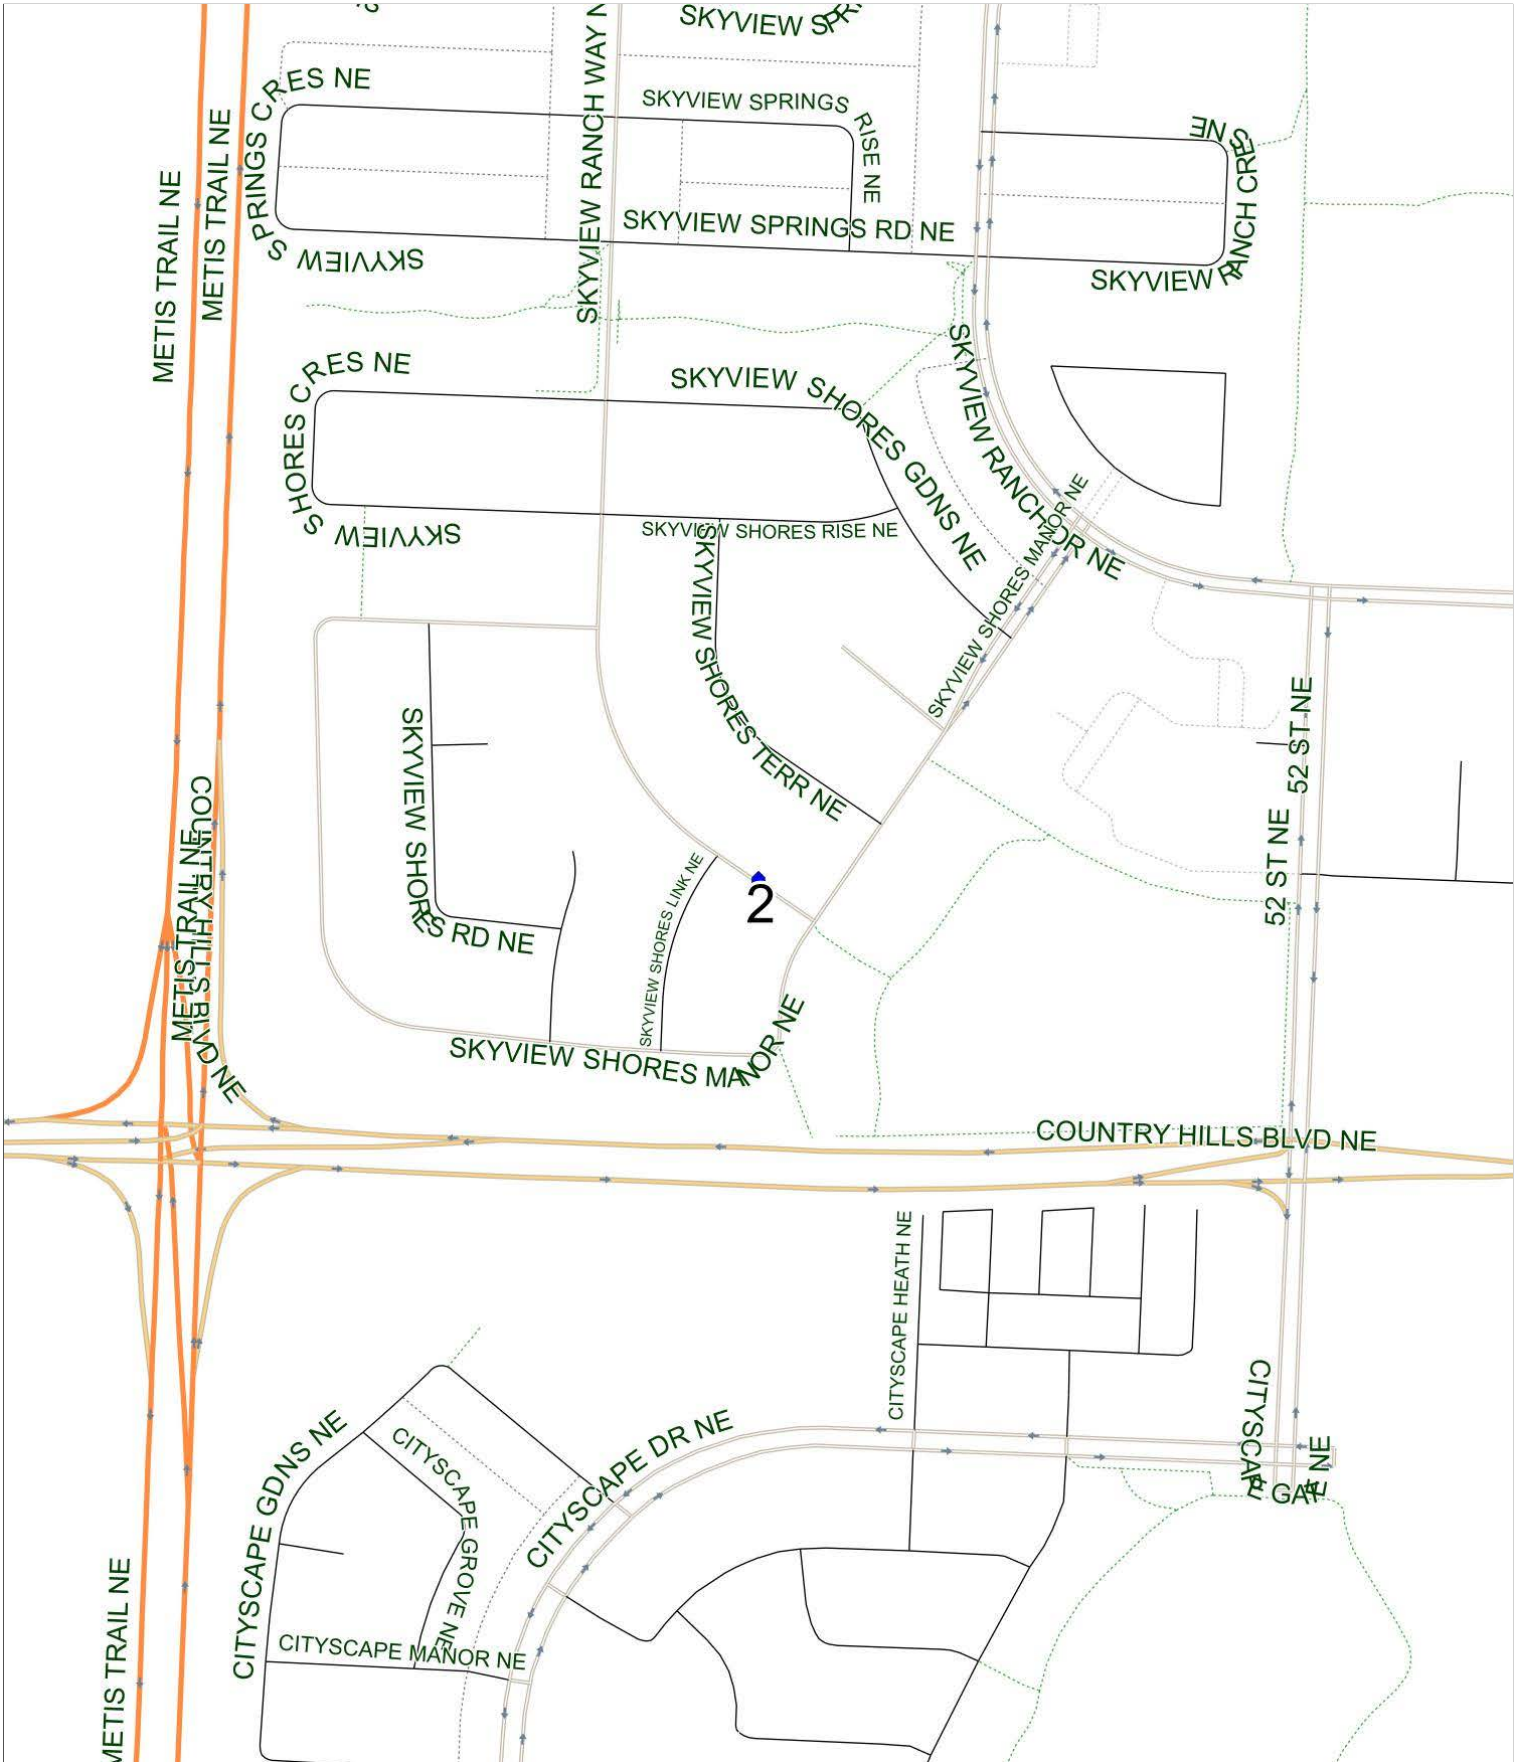

# Annie Foote E AM

Operator: Southland - Ogden Yard (403) 253-9323  
Description: Skyview

Eff: 2019-09-03

#	Time	Description
1	8:45 AM	Southbound Skyview Ranch Way after Skyview Shores Link NE at the CT Stop
2	9:00 AM	Annie Foote School, Southbound Temple Drive NE

### Annie Foote E PM (MTWR)

Operator: Southland - Ogden Yard (403) 253-9323  
Description: Skyview

Eff: 2019-09-03

#	Time	Description
1	4:00 PM	Annie Foote School, Southbound Temple Drive NE
2	4:18 PM	Southbound Skyview Ranch Way after Skyview Shores Link NE at the CT Stop

# Annie Foote E PM (F)

Operator: Southland - Ogden Yard (403) 253-9323  
Description: Skyview

Eff: 2019-09-03

#	Time	Description
1	1:20 PM	Annie Foote School, Southbound Temple Drive NE
2	1:38 PM	Southbound Skyview Ranch Way after Skyview Shores Link NE at the CT Stop