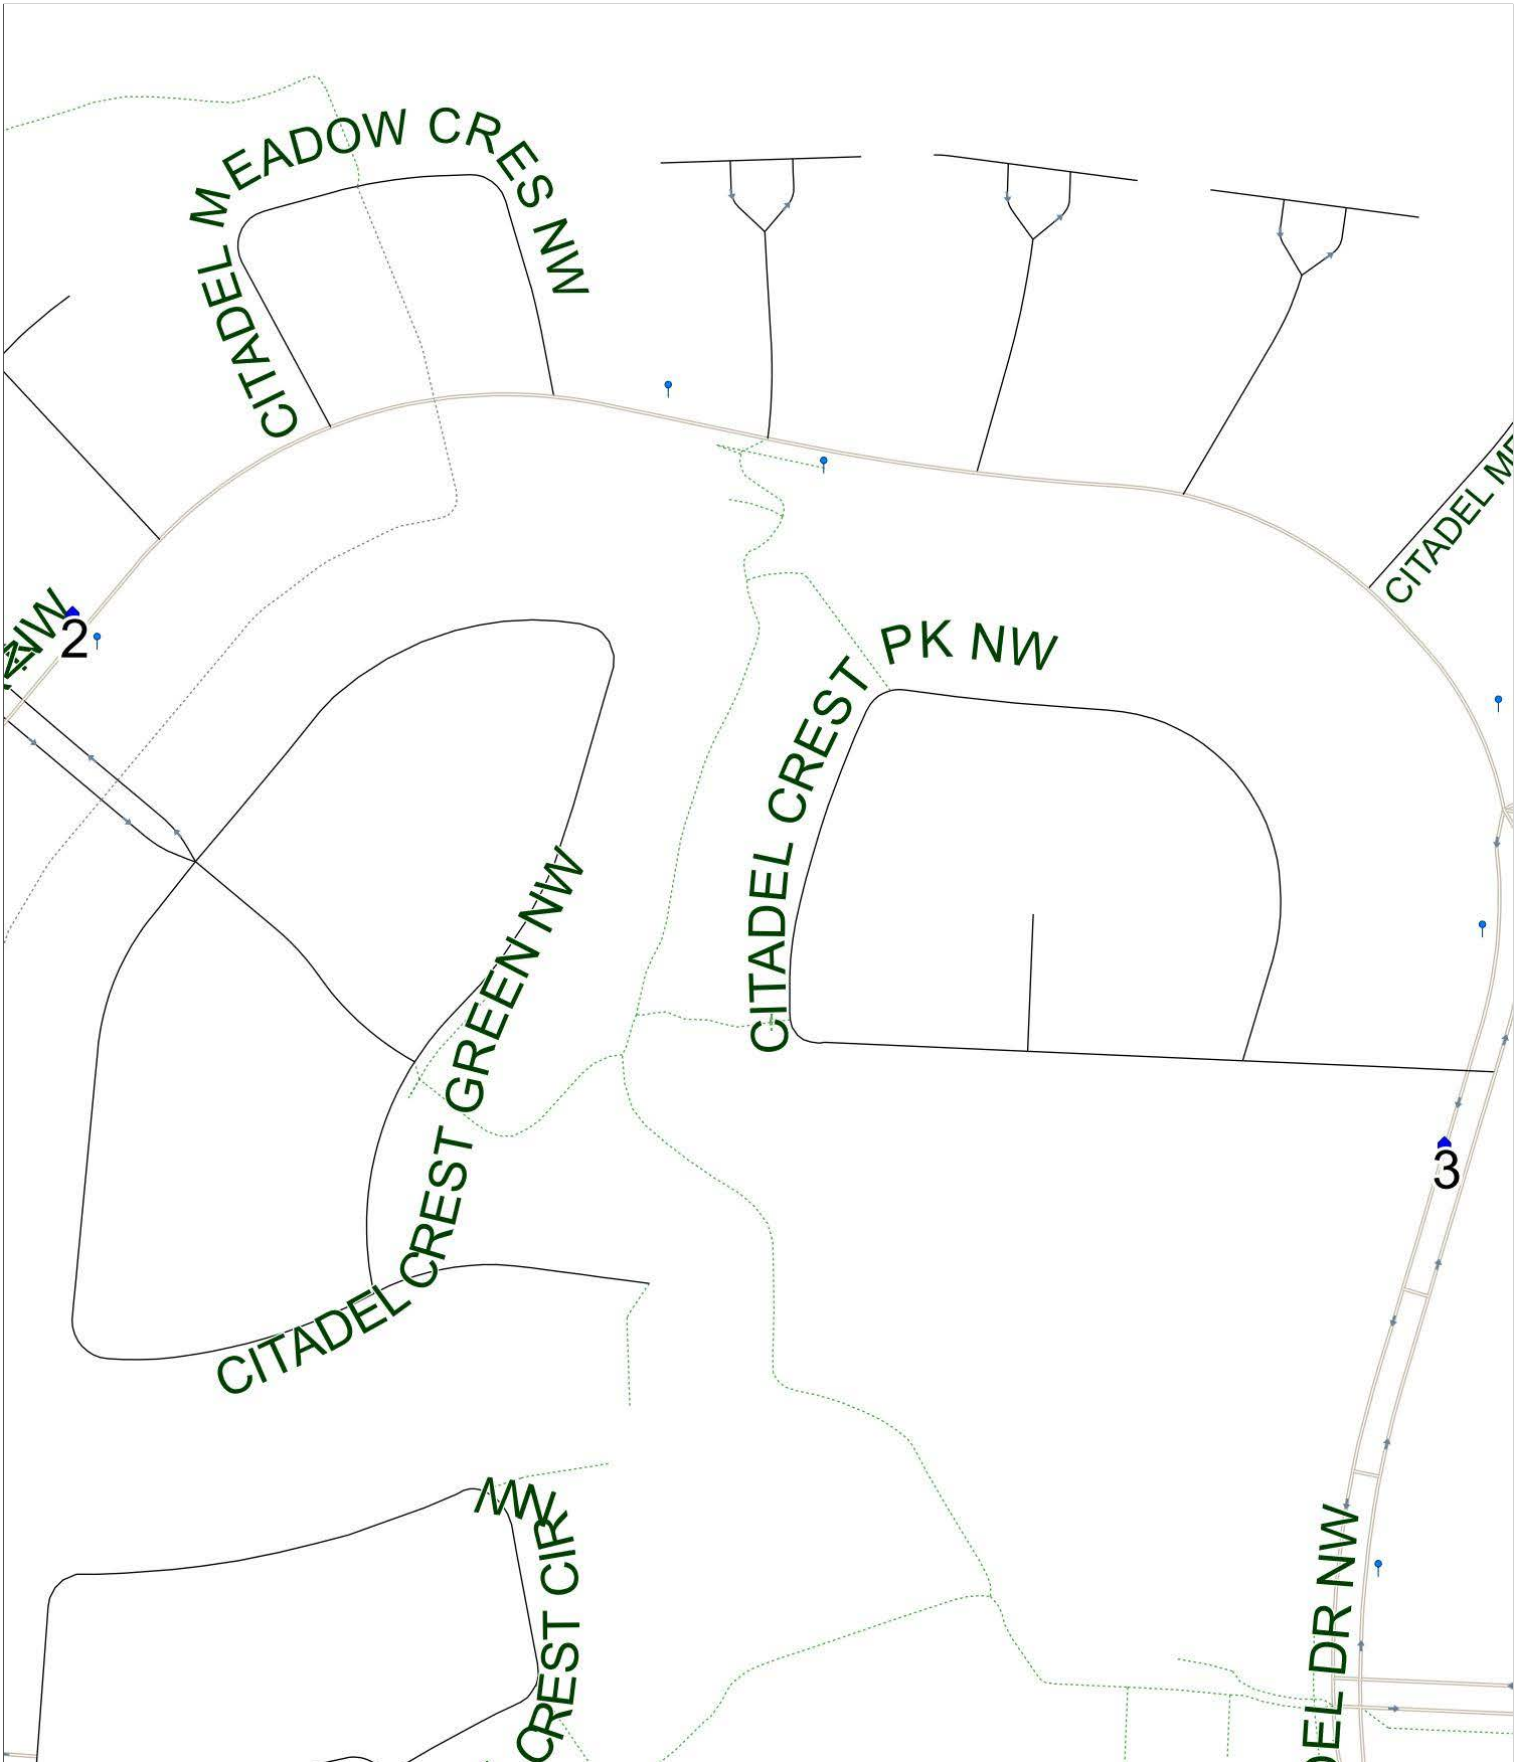

### Arbour Lake A/Hidden Valley D AM

Operator: Southland - McKnight Yard (403) 205-6688  
Description: Citadel, Sherwood, Hamptons

Eff: 2019-09-03

#	Time	Description
1	7:24 AM	Eastbound Hamptons Boulevard after Hamptons Drive NW at CT Stop
2	7:36 AM	Northbound Citadel Drive after Citadel Crest Green NW at CT Stop
3	7:41 AM	Southbound Citadel Drive after Citadel Crest Park NW at green space
4	7:50 AM	Arbour Lake School, Westbound Arbour Lake Road NW
5	8:11 AM	Eastbound Sherwood Boulevard after Sherwood Point NW at CT Stop
6	8:20 AM	Hidden Valley School, Eastbound in driveway, off Hidden Valley Drive NW

### Arbour Lake A PM (MTWR)

Operator: Southland - McKnight Yard (403) 205-6688  
Description: Citadel

Eff: 2019-09-03

#	Time	Description
1	2:40 PM	Arbour Lake School, Westbound Arbour Lake Road NW
2	2:51 PM	Northbound Citadel Drive after Citadel Crest Green NW at CT Stop
3	2:54 PM	Southbound Citadel Drive after Citadel Crest Park NW at green space

### Arbour Lake A PM (F)

Operator: Southland - McKnight Yard (403) 205-6688  
Description: Citadel

Eff: 2019-09-03

#	Time	Description
1	12:10 PM	Arbour Lake School, Westbound Arbour Lake Road NW
2	12:18 PM	Northbound Citadel Drive after Citadel Crest Green NW at CT Stop
3	12:21 PM	Southbound Citadel Drive after Citadel Crest Park NW at green space