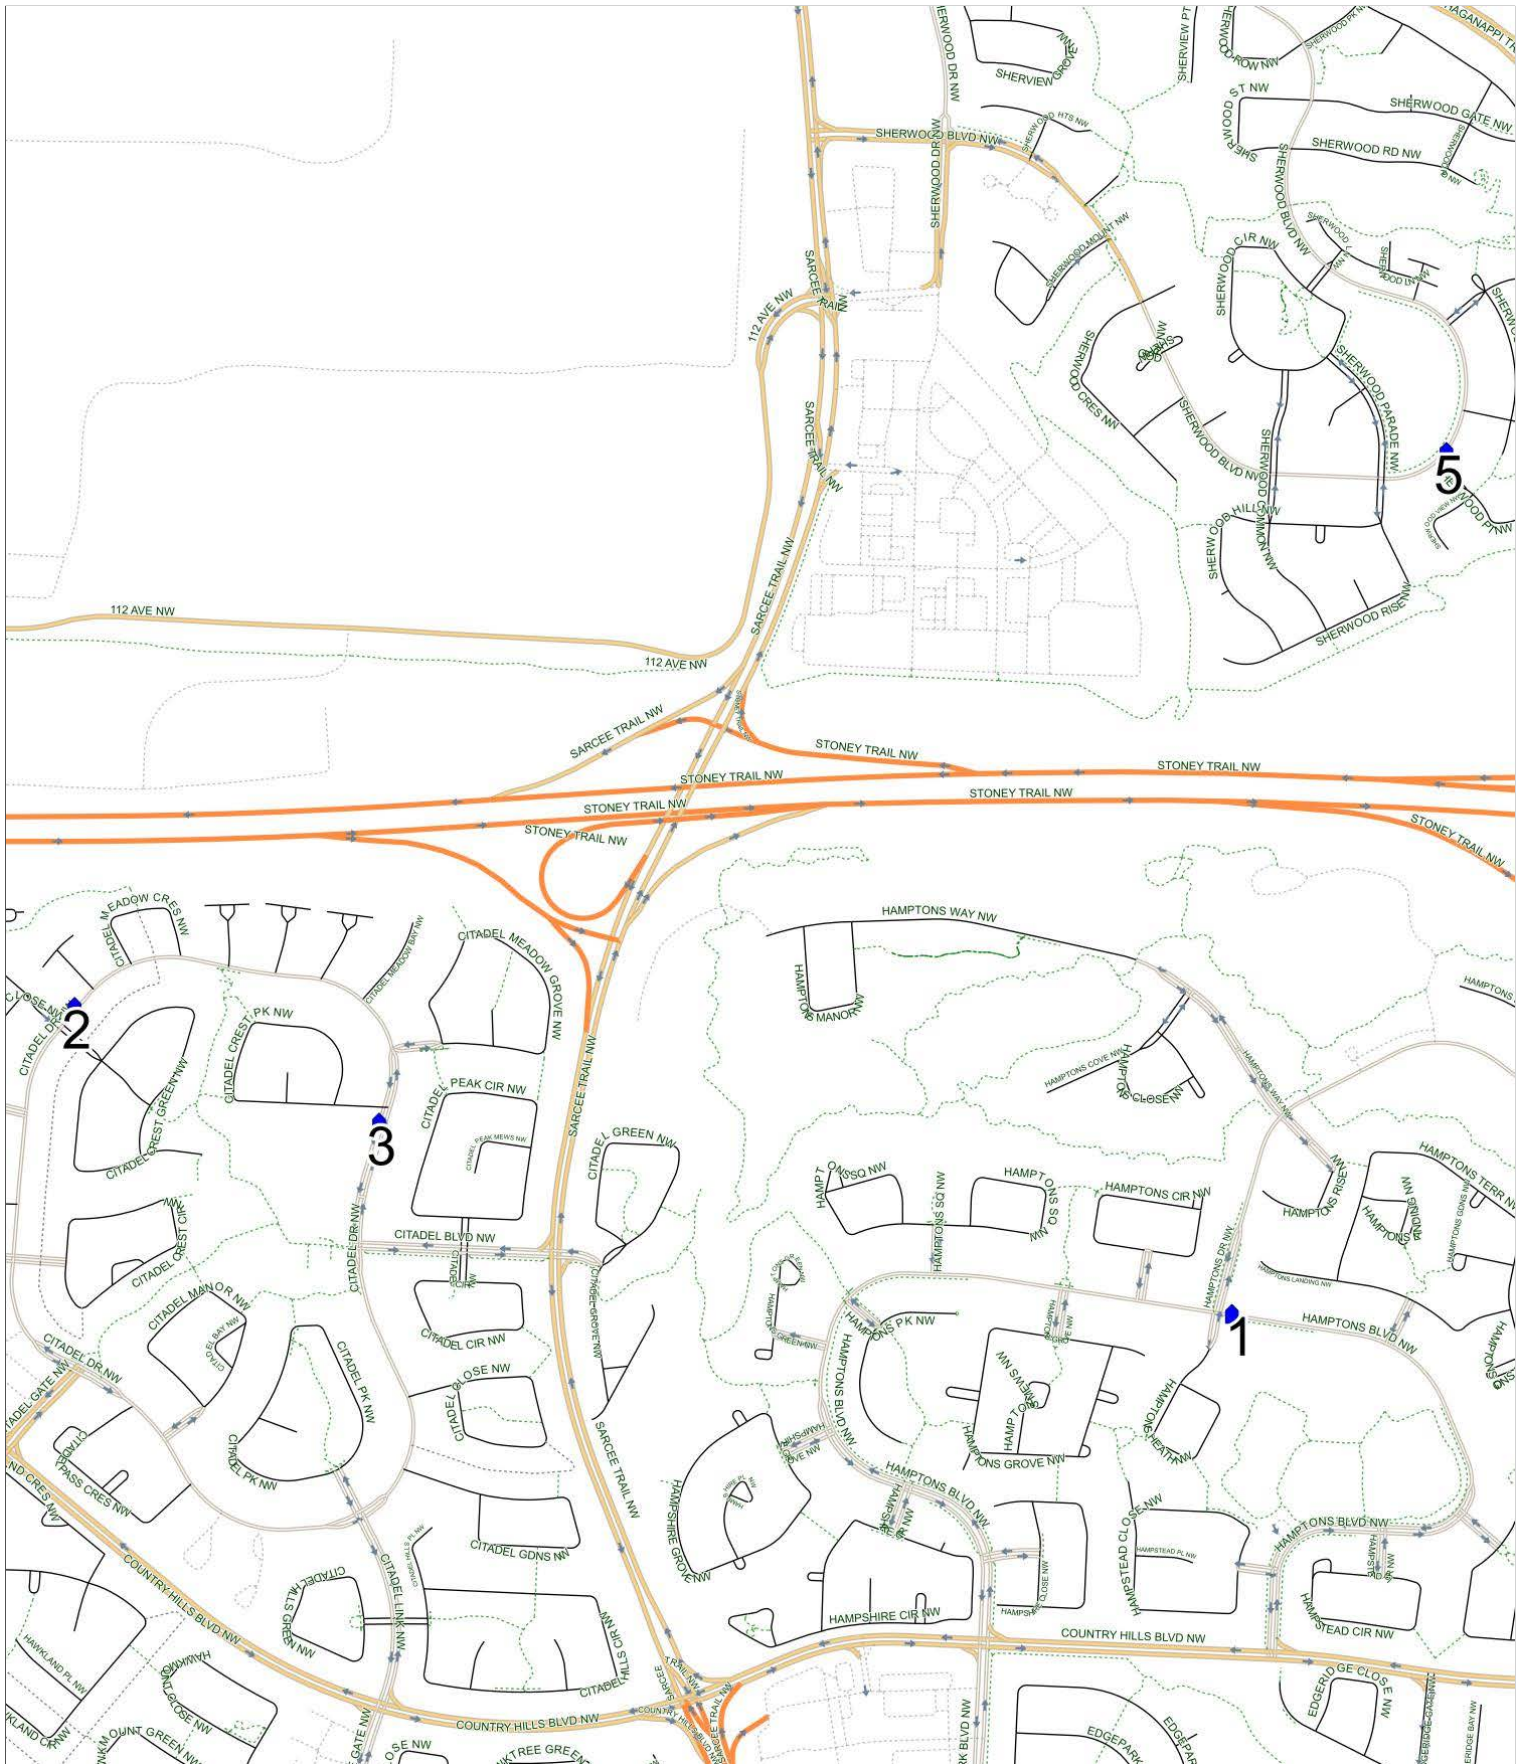

### Arbour Lake A/Hidden Valley D AM

Operator: Southland - McKnight Yard (403) 205-6688  
Description: Citadel, Sherwood, Hamptons

Eff: 2019-09-03

#	Time	Description
1	7:24 AM	Eastbound Hamptons Boulevard after Hamptons Drive NW at CT Stop
2	7:36 AM	Northbound Citadel Drive after Citadel Crest Green NW at CT Stop
3	7:41 AM	Southbound Citadel Drive after Citadel Crest Park NW at green space
4	7:50 AM	Arbour Lake School, Westbound Arbour Lake Road NW
5	8:11 AM	Eastbound Sherwood Boulevard after Sherwood Point NW at CT Stop
6	8:20 AM	Hidden Valley School, Eastbound in driveway, off Hidden Valley Drive NW

### Arbour Lake A PM (MTWR)

Operator: Southland - McKnight Yard (403) 205-6688  
Description: Citadel

Eff: 2019-09-03

#	Time	Description
1	2:40 PM	Arbour Lake School, Westbound Arbour Lake Road NW
2	2:51 PM	Northbound Citadel Drive after Citadel Crest Green NW at CT Stop
3	2:54 PM	Southbound Citadel Drive after Citadel Crest Park NW at green space

### Arbour Lake A PM (F)

Operator: Southland - McKnight Yard (403) 205-6688  
Description: Citadel

Eff: 2019-09-03

#	Time	Description
1	12:10 PM	Arbour Lake School, Westbound Arbour Lake Road NW
2	12:18 PM	Northbound Citadel Drive after Citadel Crest Green NW at CT Stop
3	12:21 PM	Southbound Citadel Drive after Citadel Crest Park NW at green space