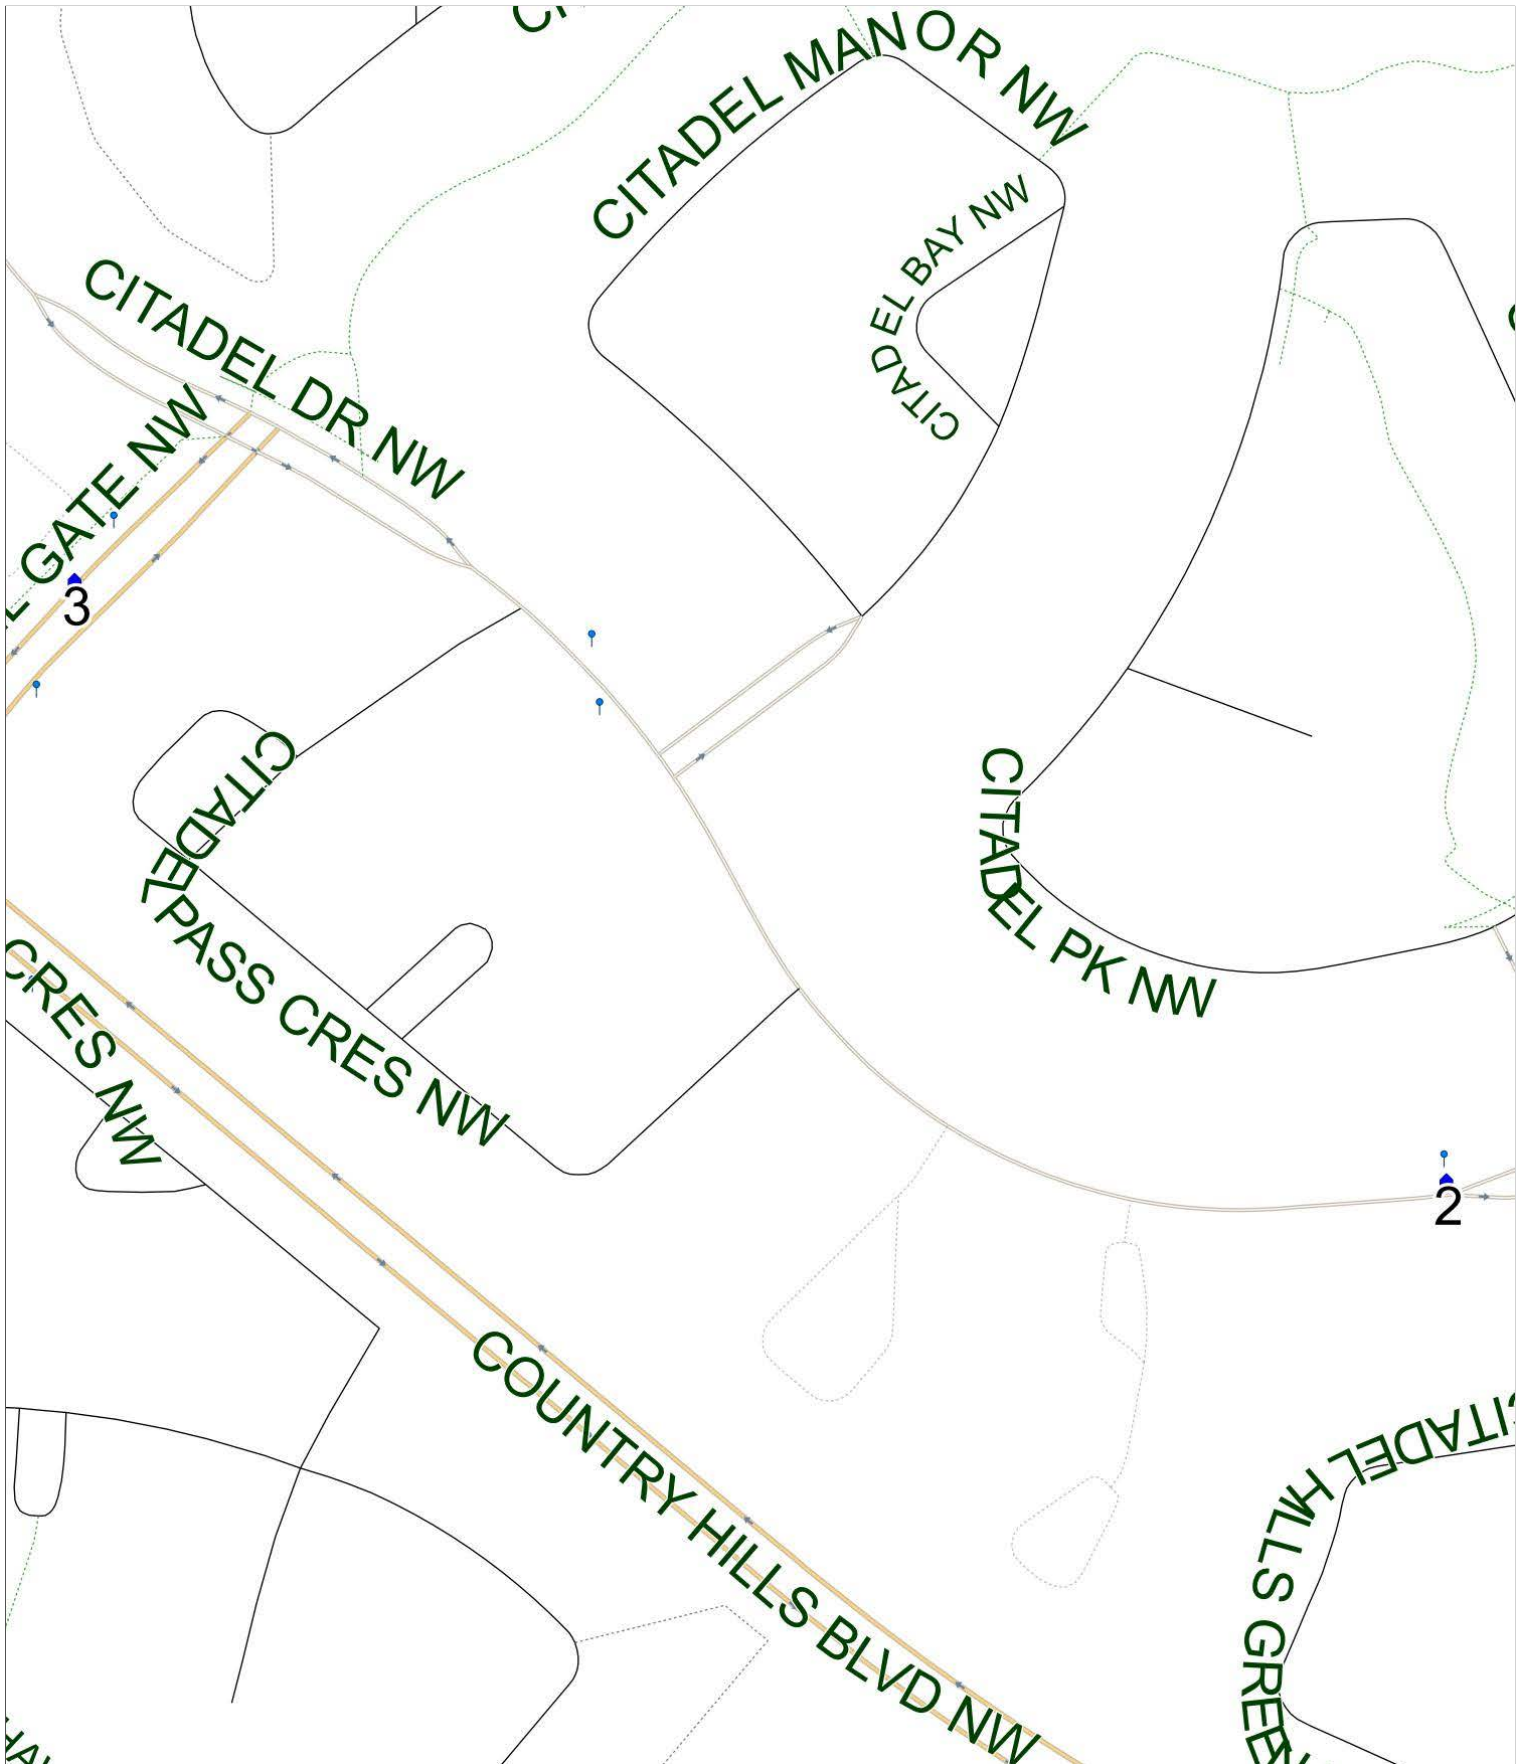

# Arbour Lake C AM

Operator: Southland - McKnight Yard (403) 205-6688  
Description: Citadel

Eff: 2019-09-03

#	Time	Description
1	7:28 AM	Westbound Citadel Drive after Citadel Link NW at CT stop
2	7:35 AM	Southbound Citadel Gate after Citadel Drive NW at CT Stop
3	7:50 AM	Arbour Lake School, Westbound Arbour Lake Road NW

### Arbour Lake C PM (MTWR)

Operator: Southland - McKnight Yard (403) 205-6688  
Description: Citadel

Eff: 2019-09-03

#	Time	Description
1	2:40 PM	Arbour Lake School, Westbound Arbour Lake Road NW
2	2:50 PM	Westbound Citadel Drive after Citadel Link NW at CT stop
3	2:55 PM	Southbound Citadel Gate after Citadel Drive NW at CT Stop

### Arbour Lake C PM (F)

Operator: Southland - McKnight Yard (403) 205-6688  
Description: Citadel

Eff: 2019-09-03

#	Time	Description
1	12:10 PM	Arbour Lake School, Westbound Arbour Lake Road NW
2	12:20 PM	Westbound Citadel Drive after Citadel Link NW at CT stop
3	12:25 PM	Southbound Citadel Gate after Citadel Drive NW at CT Stop