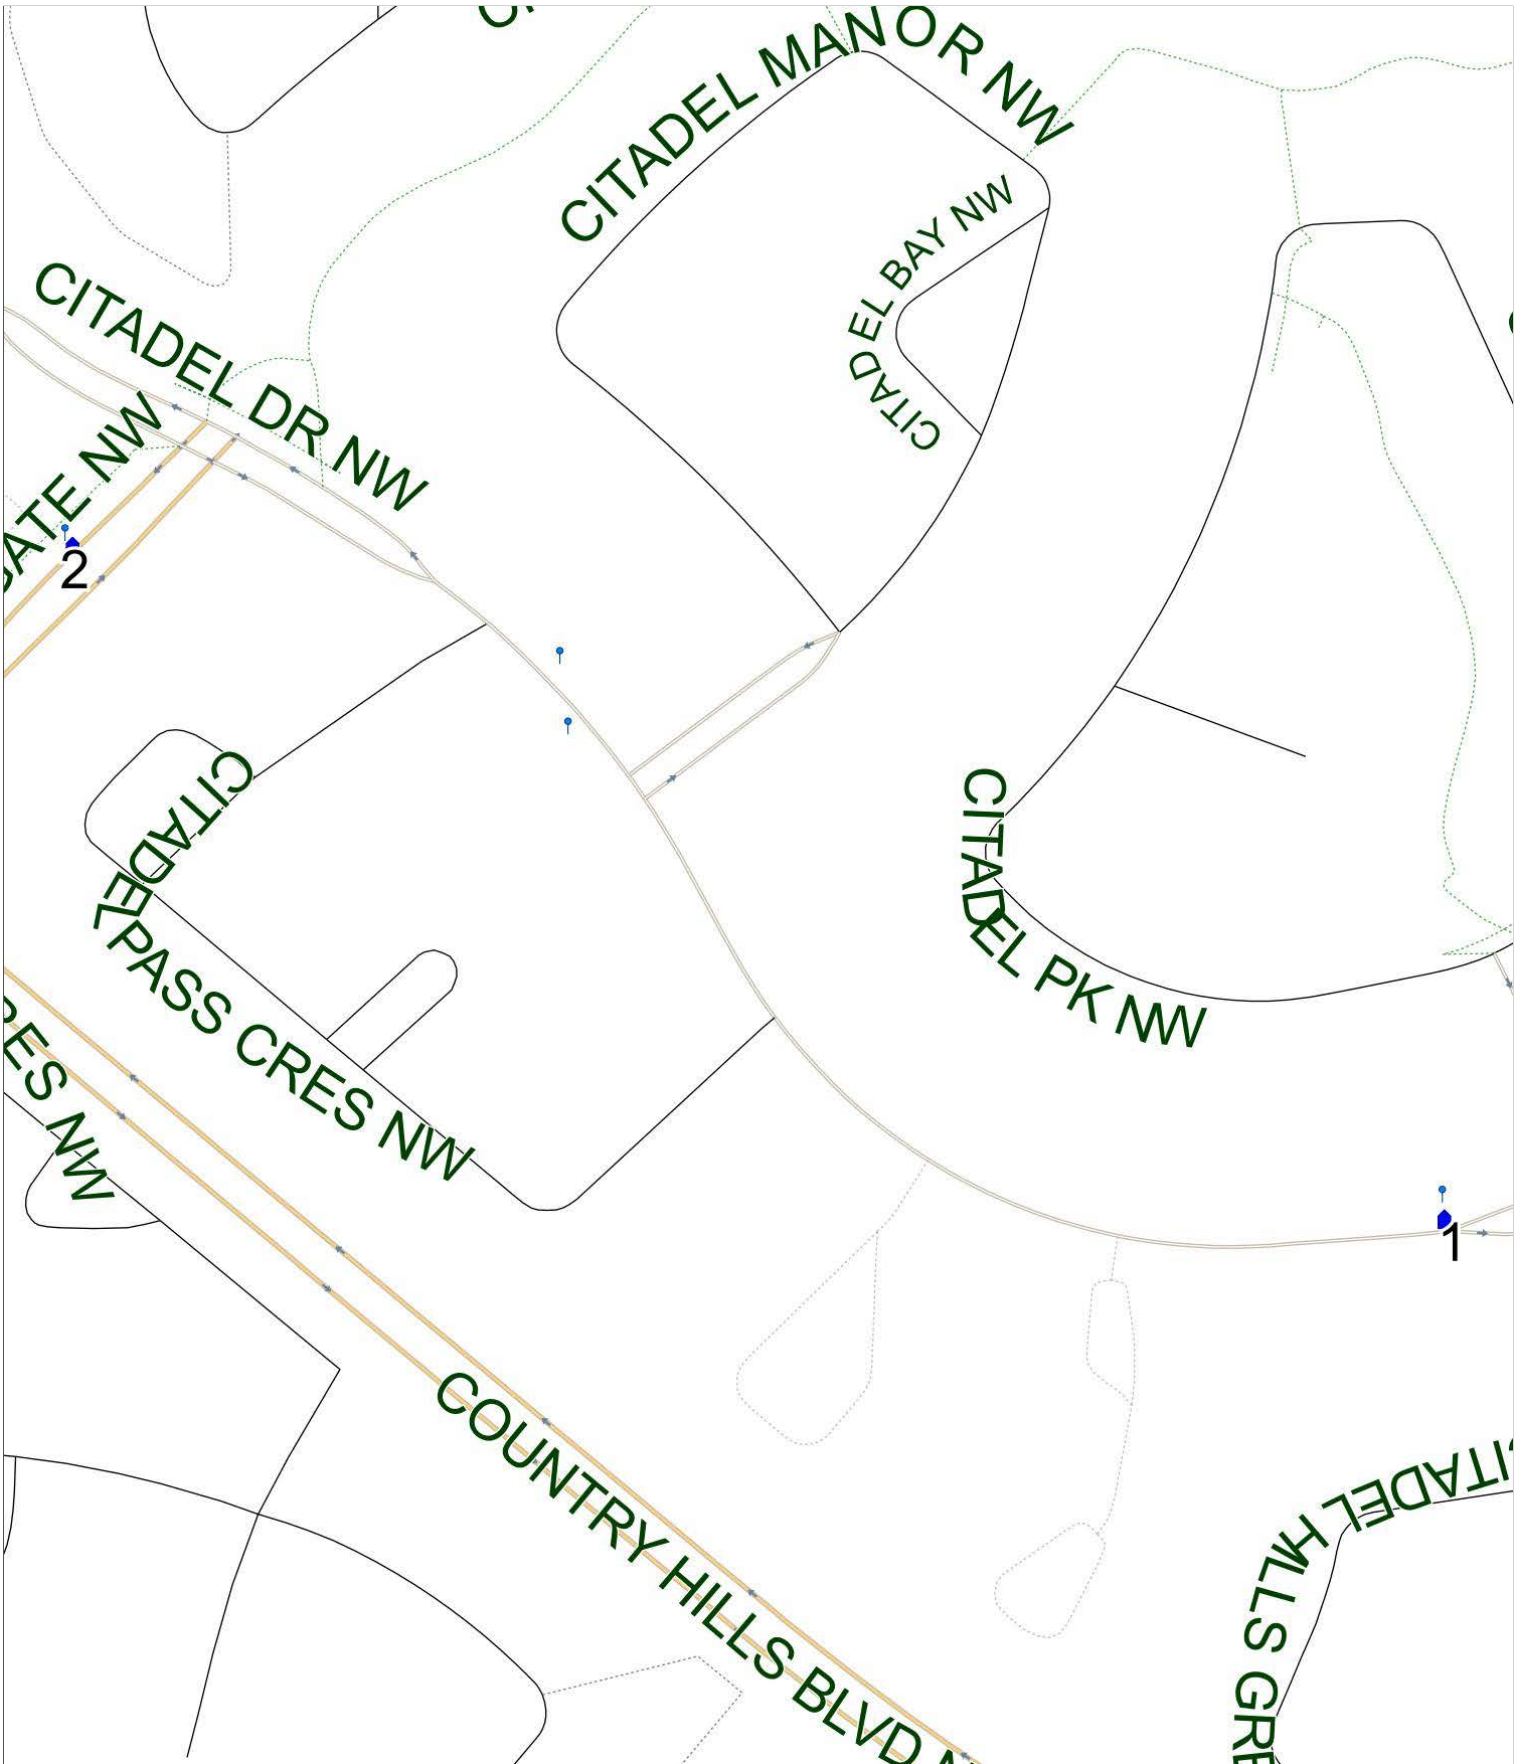

# Arbour Lake C AM

Operator: Southland - McKnight Yard (403) 205-6688  
Description: Citadel

Eff: 2019-09-03

#	Time	Description
1	7:28 AM	Westbound Citadel Drive after Citadel Link NW at CT stop
2	7:35 AM	Southbound Citadel Gate after Citadel Drive NW at CT Stop
3	7:50 AM	Arbour Lake School, Westbound Arbour Lake Road NW

### Arbour Lake C PM (MTWR)

Operator: Southland - McKnight Yard (403) 205-6688  
Description: Citadel

Eff: 2019-09-03

#	Time	Description
1	2:40 PM	Arbour Lake School, Westbound Arbour Lake Road NW
2	2:50 PM	Westbound Citadel Drive after Citadel Link NW at CT stop
3	2:55 PM	Southbound Citadel Gate after Citadel Drive NW at CT Stop

### Arbour Lake C PM (F)

Operator: Southland - McKnight Yard (403) 205-6688  
Description: Citadel

Eff: 2019-09-03

#	Time	Description
1	12:10 PM	Arbour Lake School, Westbound Arbour Lake Road NW
2	12:20 PM	Westbound Citadel Drive after Citadel Link NW at CT stop
3	12:25 PM	Southbound Citadel Gate after Citadel Drive NW at CT Stop