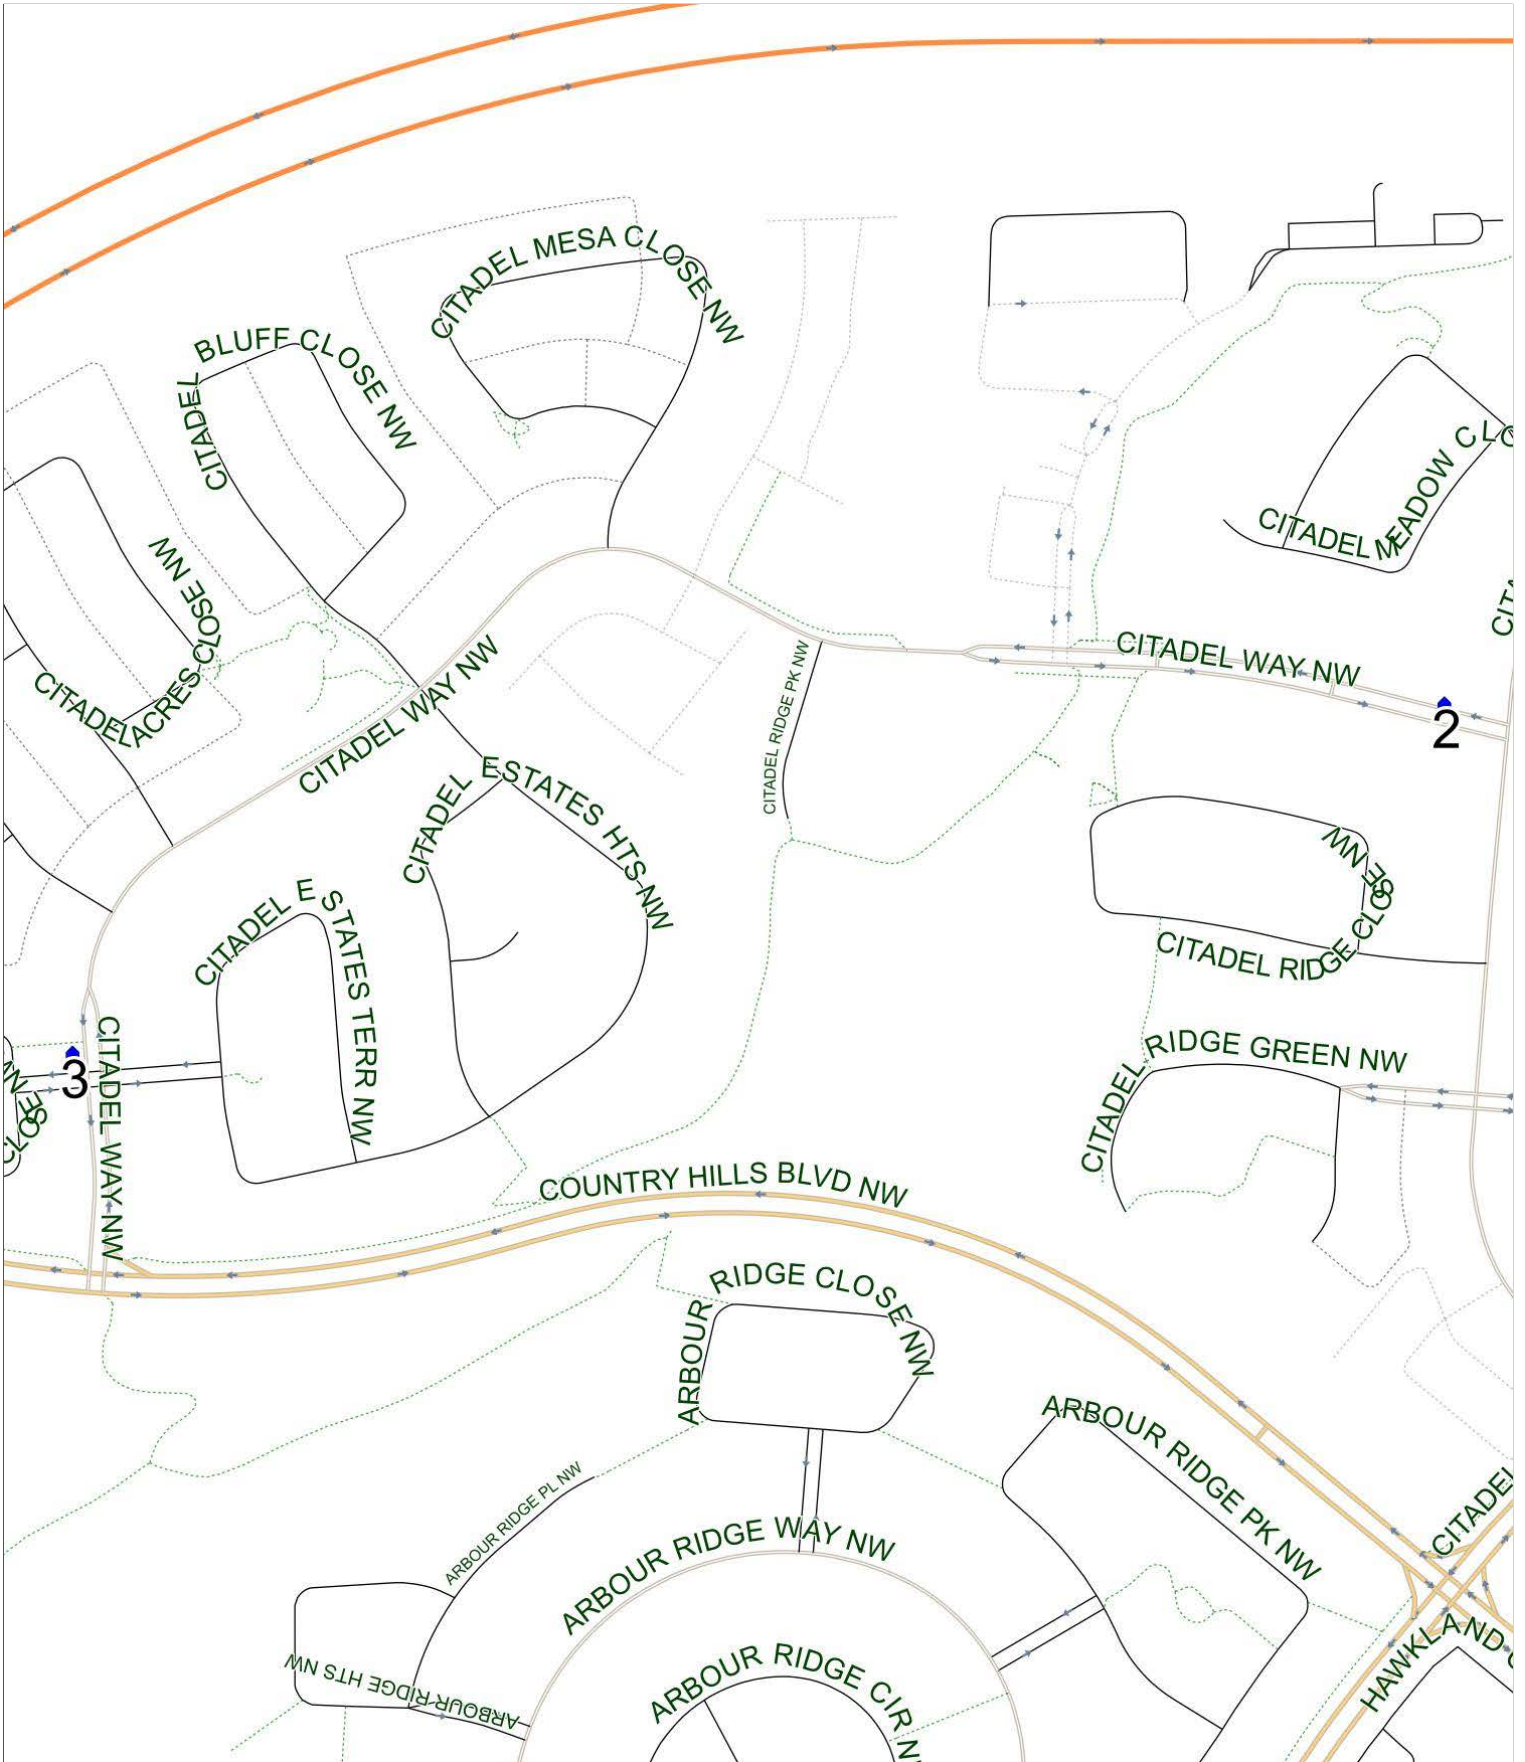

Arbour Lake D AM

Operator: Southland - McKnight Yard (403) 205-6688
Description: Citadel

Eff: 2019-09-03

#	Time	Description
1	7:40 AM	Westbound Citadel Way after Citadel Drive NW at CT Stop
2	7:43 AM	Westbound Citadel Vista Close after Citadel Way NW at CT Bus Terminal
3	7:50 AM	Arbour Lake School, Westbound Arbour Lake Road NW

Arbour Lake D PM (MTWR)

Operator: Southland - McKnight Yard (403) 205-6688
Description: Citadel

Eff: 2019-09-03

#	Time	Description
1	2:40 PM	Arbour Lake School, Westbound Arbour Lake Road NW
2	2:50 PM	Westbound Citadel Way after Citadel Drive NW at CT Stop
3	2:54 PM	Westbound Citadel Vista Close after Citadel Way NW at CT Bus Terminal

Arbour Lake D PM (F)

Operator: Southland - McKnight Yard (403) 205-6688
Description: Citadel

Eff: 2019-09-03

#	Time	Description
1	12:10 PM	Arbour Lake School, Westbound Arbour Lake Road NW
2	12:20 PM	Westbound Citadel Way after Citadel Drive NW at CT Stop
3	12:24 PM	Westbound Citadel Vista Close after Citadel Way NW at CT Bus Terminal