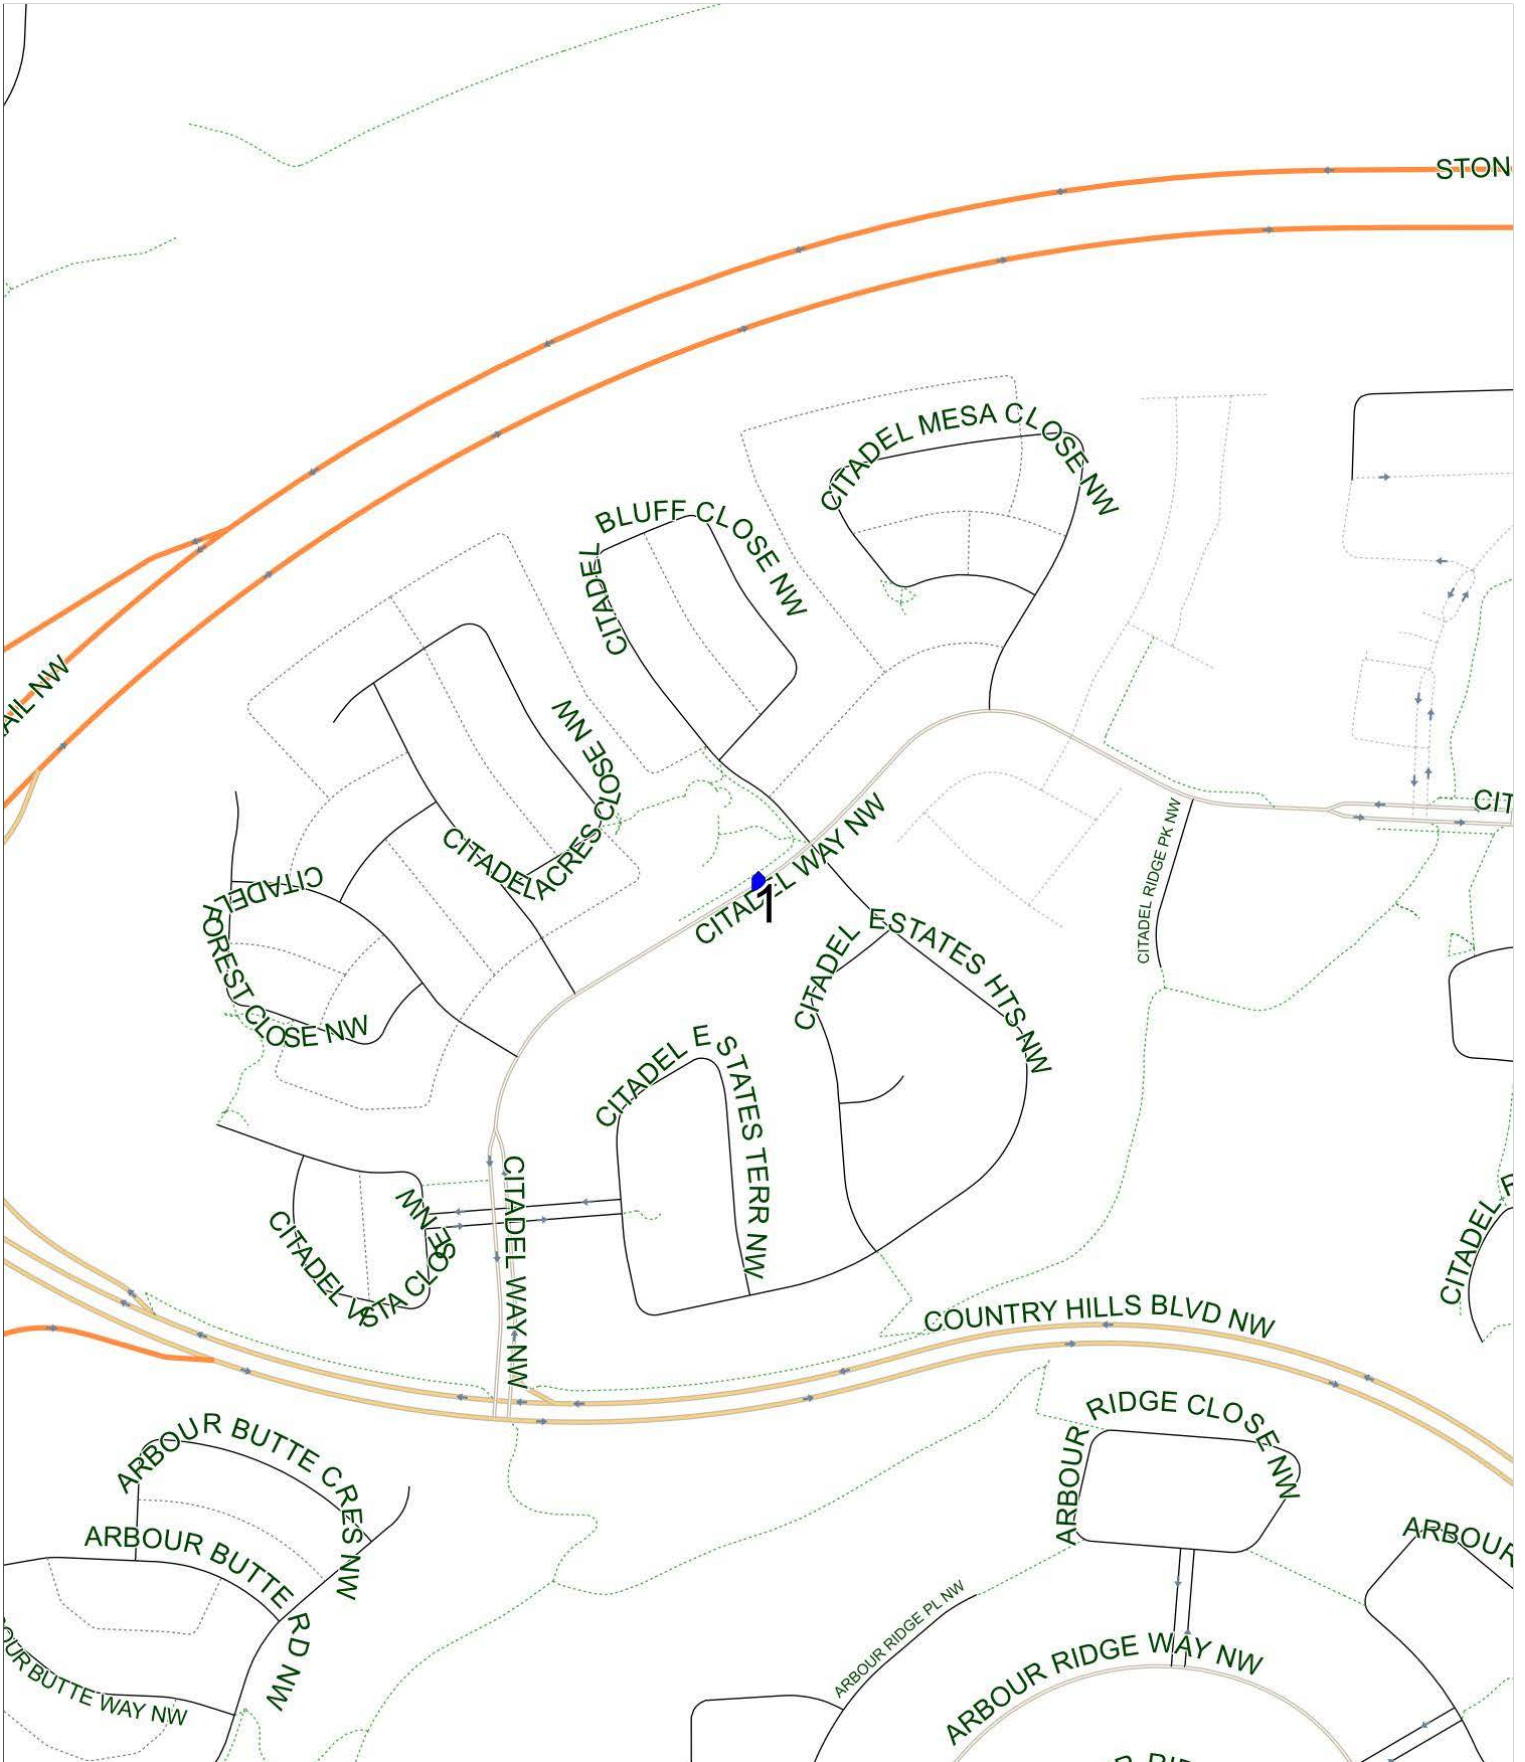

Arbour Lake E AM

Operator: Southland - McKnight Yard (403) 205-6688
Description: Citadel

Eff: 2019-09-03

#	Time	Description
1	7:43 AM	Westbound Citadel Way after Citadel Bluff Close NW at CT Stop
2	7:50 AM	Arbour Lake School, Westbound Arbour Lake Road NW

Arbour Lake E/T uscany B PM (MTWR)

Operator: Southland - McKnight Yard (403) 205-6688
 Description: Citadel Park, Tuscany

Eff: 2019-09-03

#	Time	Description
1	2:40 PM	Arbour Lake School, Westbound Arbour Lake Road NW
2	3:05 PM	Tuscany School, Eastbound Tuscany Drive NW
3	3:11 PM	Southbound Tuscany Springs Hill after Tuslewood Drive NW at green space
4	3:26 PM	Westbound Citadel Way after Citadel Bluff Close NW at CT stop

Arbour Lake E/T uscany B PM (F)

Operator: Southland - McKnight Yard (403) 205-6688
Description: Citadel Park, Tuscany

Eff: 2019-09-03

#	Time	Description
1	12:10 PM	Arbour Lake School, Westbound Arbour Lake Road NW
2	12:17 PM	Westbound Citadel Way after Citadel Bluff Close NW at CT stop