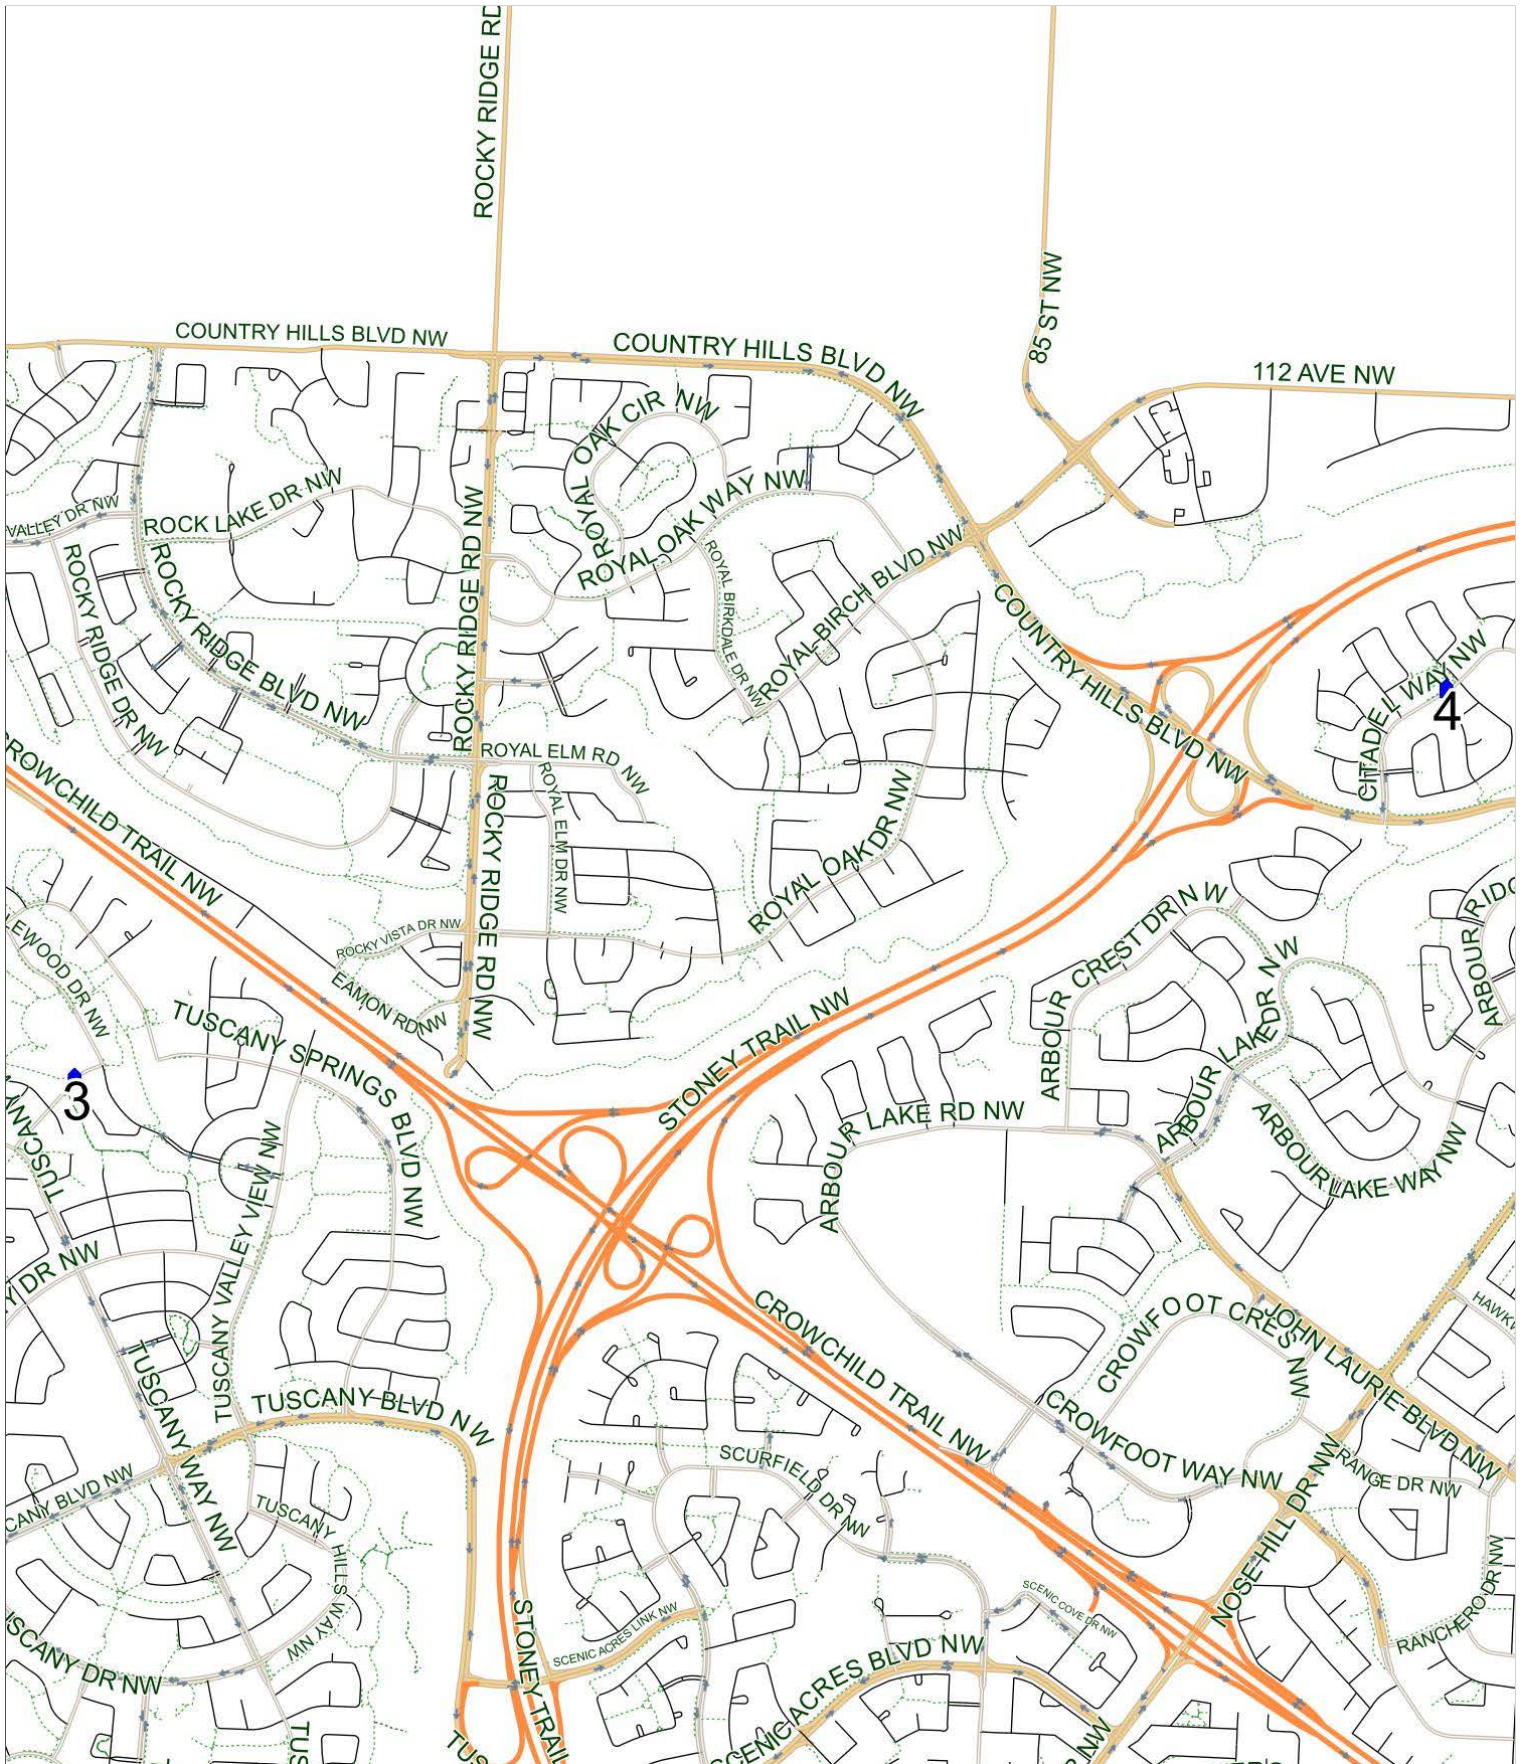

Arbour Lake E AM

Operator: Southland - McKnight Yard (403) 205-6688
Description: Citadel

Eff: 2019-09-03

#	Time	Description
1	7:43 AM	Westbound Citadel Way after Citadel Bluff Close NW at CT Stop
2	7:50 AM	Arbour Lake School, Westbound Arbour Lake Road NW

Arbour Lake E/T uscany B PM (MTWR)

Operator: Southland - McKnight Yard (403) 205-6688
 Description: Citadel Park, Tuscany

Eff: 2019-09-03

#	Time	Description
1	2:40 PM	Arbour Lake School, Westbound Arbour Lake Road NW
2	3:05 PM	Tuscany School, Eastbound Tuscany Drive NW
3	3:11 PM	Southbound Tuscany Springs Hill after Tuslewood Drive NW at green space
4	3:26 PM	Westbound Citadel Way after Citadel Bluff Close NW at CT stop

Arbour Lake E/T uscany B PM (F)

Operator: Southland - McKnight Yard (403) 205-6688
Description: Citadel Park, Tuscany

Eff: 2019-09-03

#	Time	Description
1	12:10 PM	Arbour Lake School, Westbound Arbour Lake Road NW
2	12:17 PM	Westbound Citadel Way after Citadel Bluff Close NW at CT stop