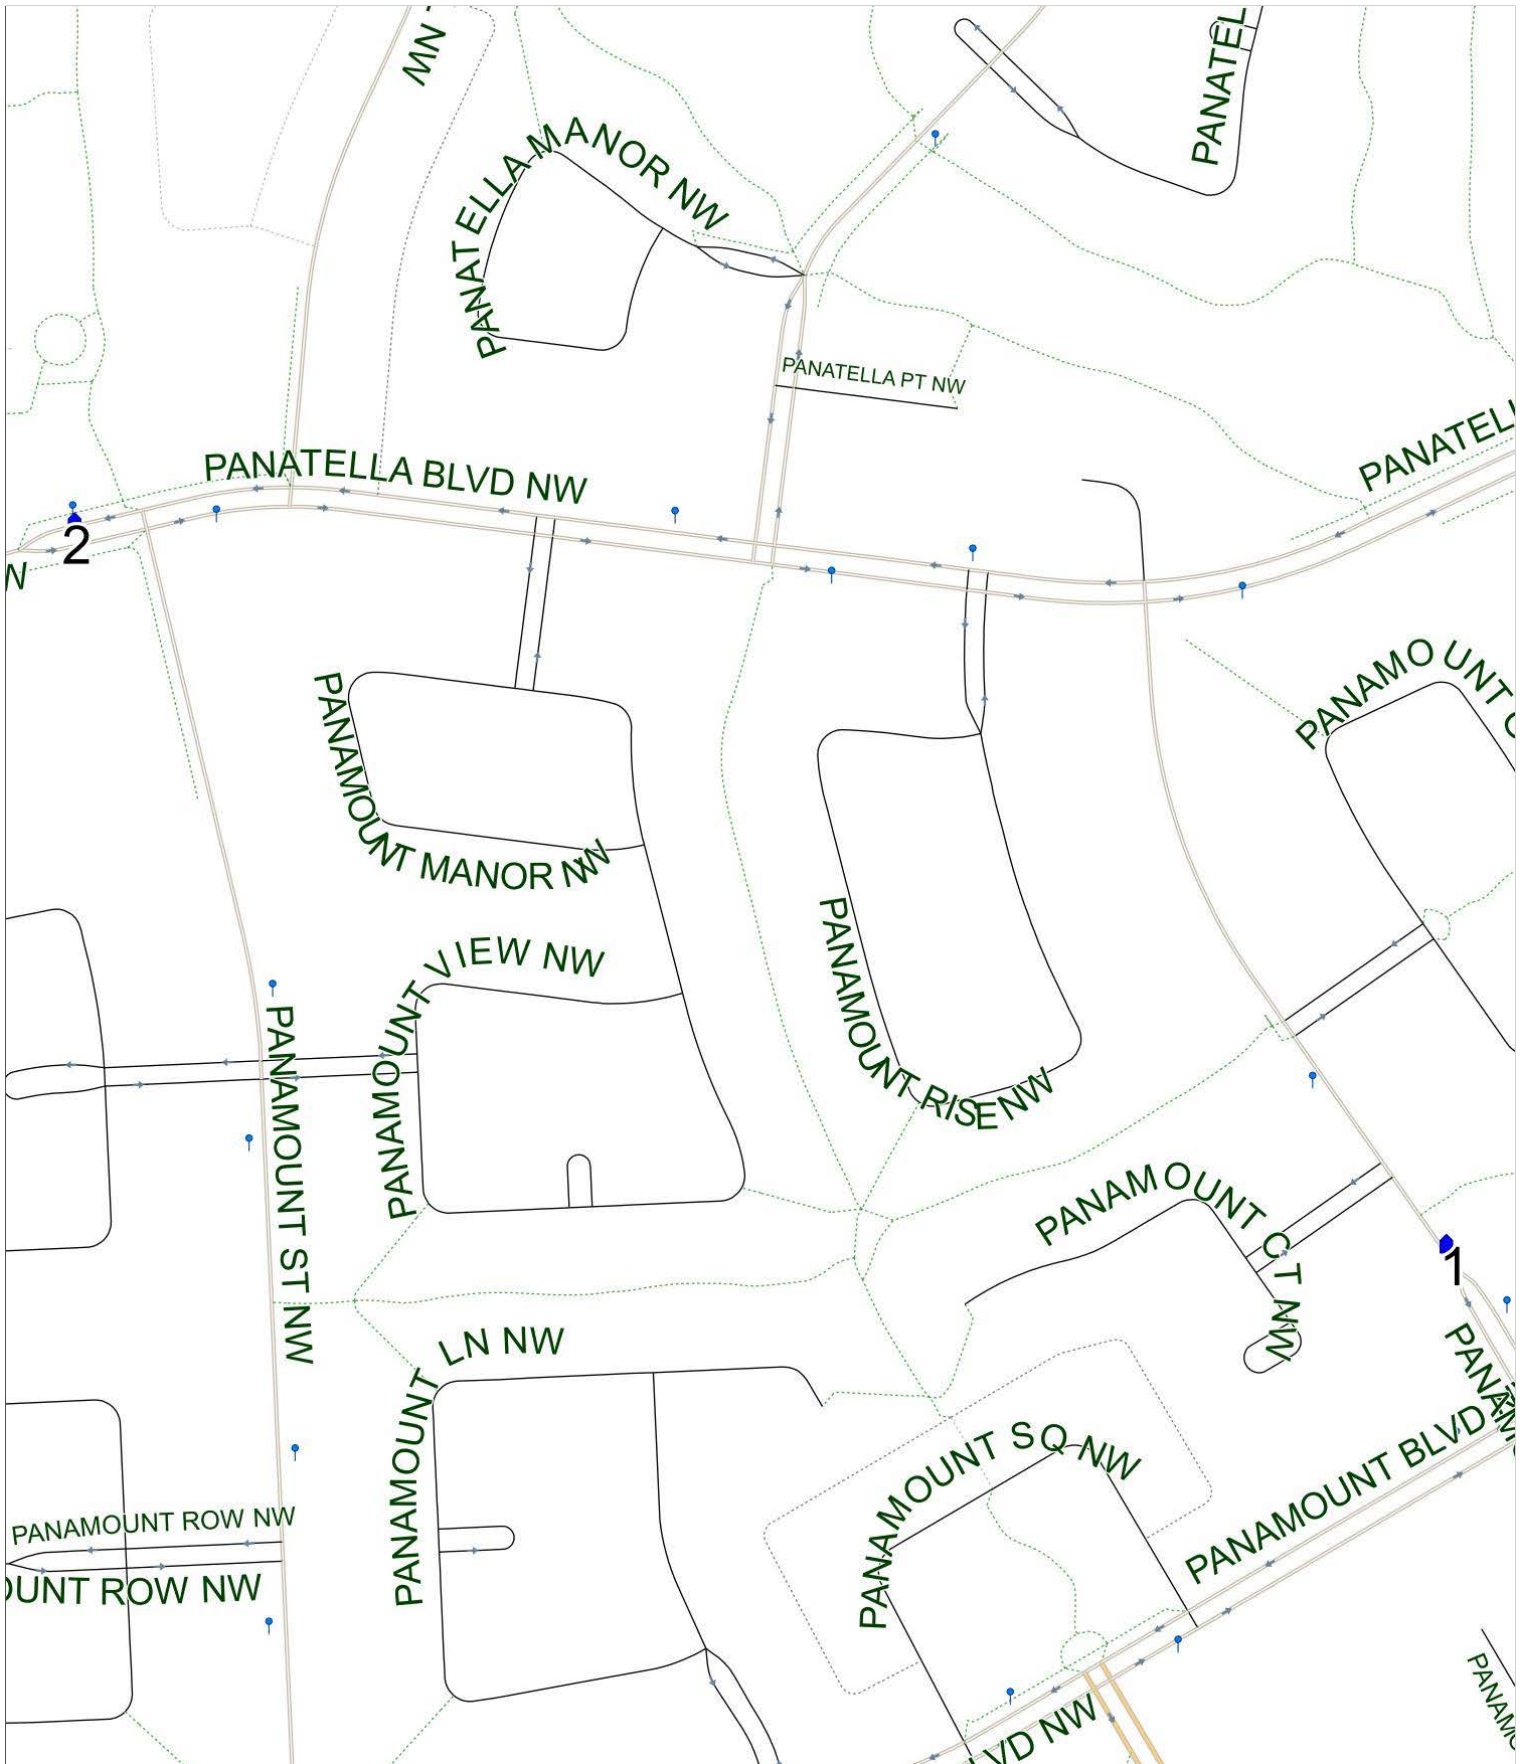

# Balmoral H AM

Operator: Southland - McKnight Yard (403) 205-6688  
Description: Panorama Hills

Eff: 2019-09-03

#	Time	Description
1	7:14 AM	Northbound Panamont Hill after Panamont Boulevard NW at green space
2	7:19 AM	Westbound Panatella Blvd after Panamont Street NW at CT Stop
3	7:45 AM	Balmoral School, Eastbound 18 Avenue NW

### Balmoral H PM (MTWR)

Operator: Southland - McKnight Yard (403) 205-6688  
Description: Panorama Hills

Eff: 2019-09-03

#	Time	Description
1	2:40 PM	Balmoral School, Eastbound 18 Avenue NW
2	2:59 PM	Northbound Panamont Hill after Panamont Boulevard NW at green space
3	3:05 PM	Westbound Panatella Blvd after Panamont Street NW at CT Stop

# Balmoral H PM (F)

Operator: Southland - McKnight Yard (403) 205-6688  
Description: Panorama Hills

Eff: 2019-09-03

#	Time	Description
1	11:40 AM	Balmoral School, Eastbound 18 Avenue NW
2	11:59 AM	Northbound Panamont Hill after Panamont Boulevard NW at green space
3	12:05 PM	Westbound Panatella Blvd after Panamont Street NW at CT Stop