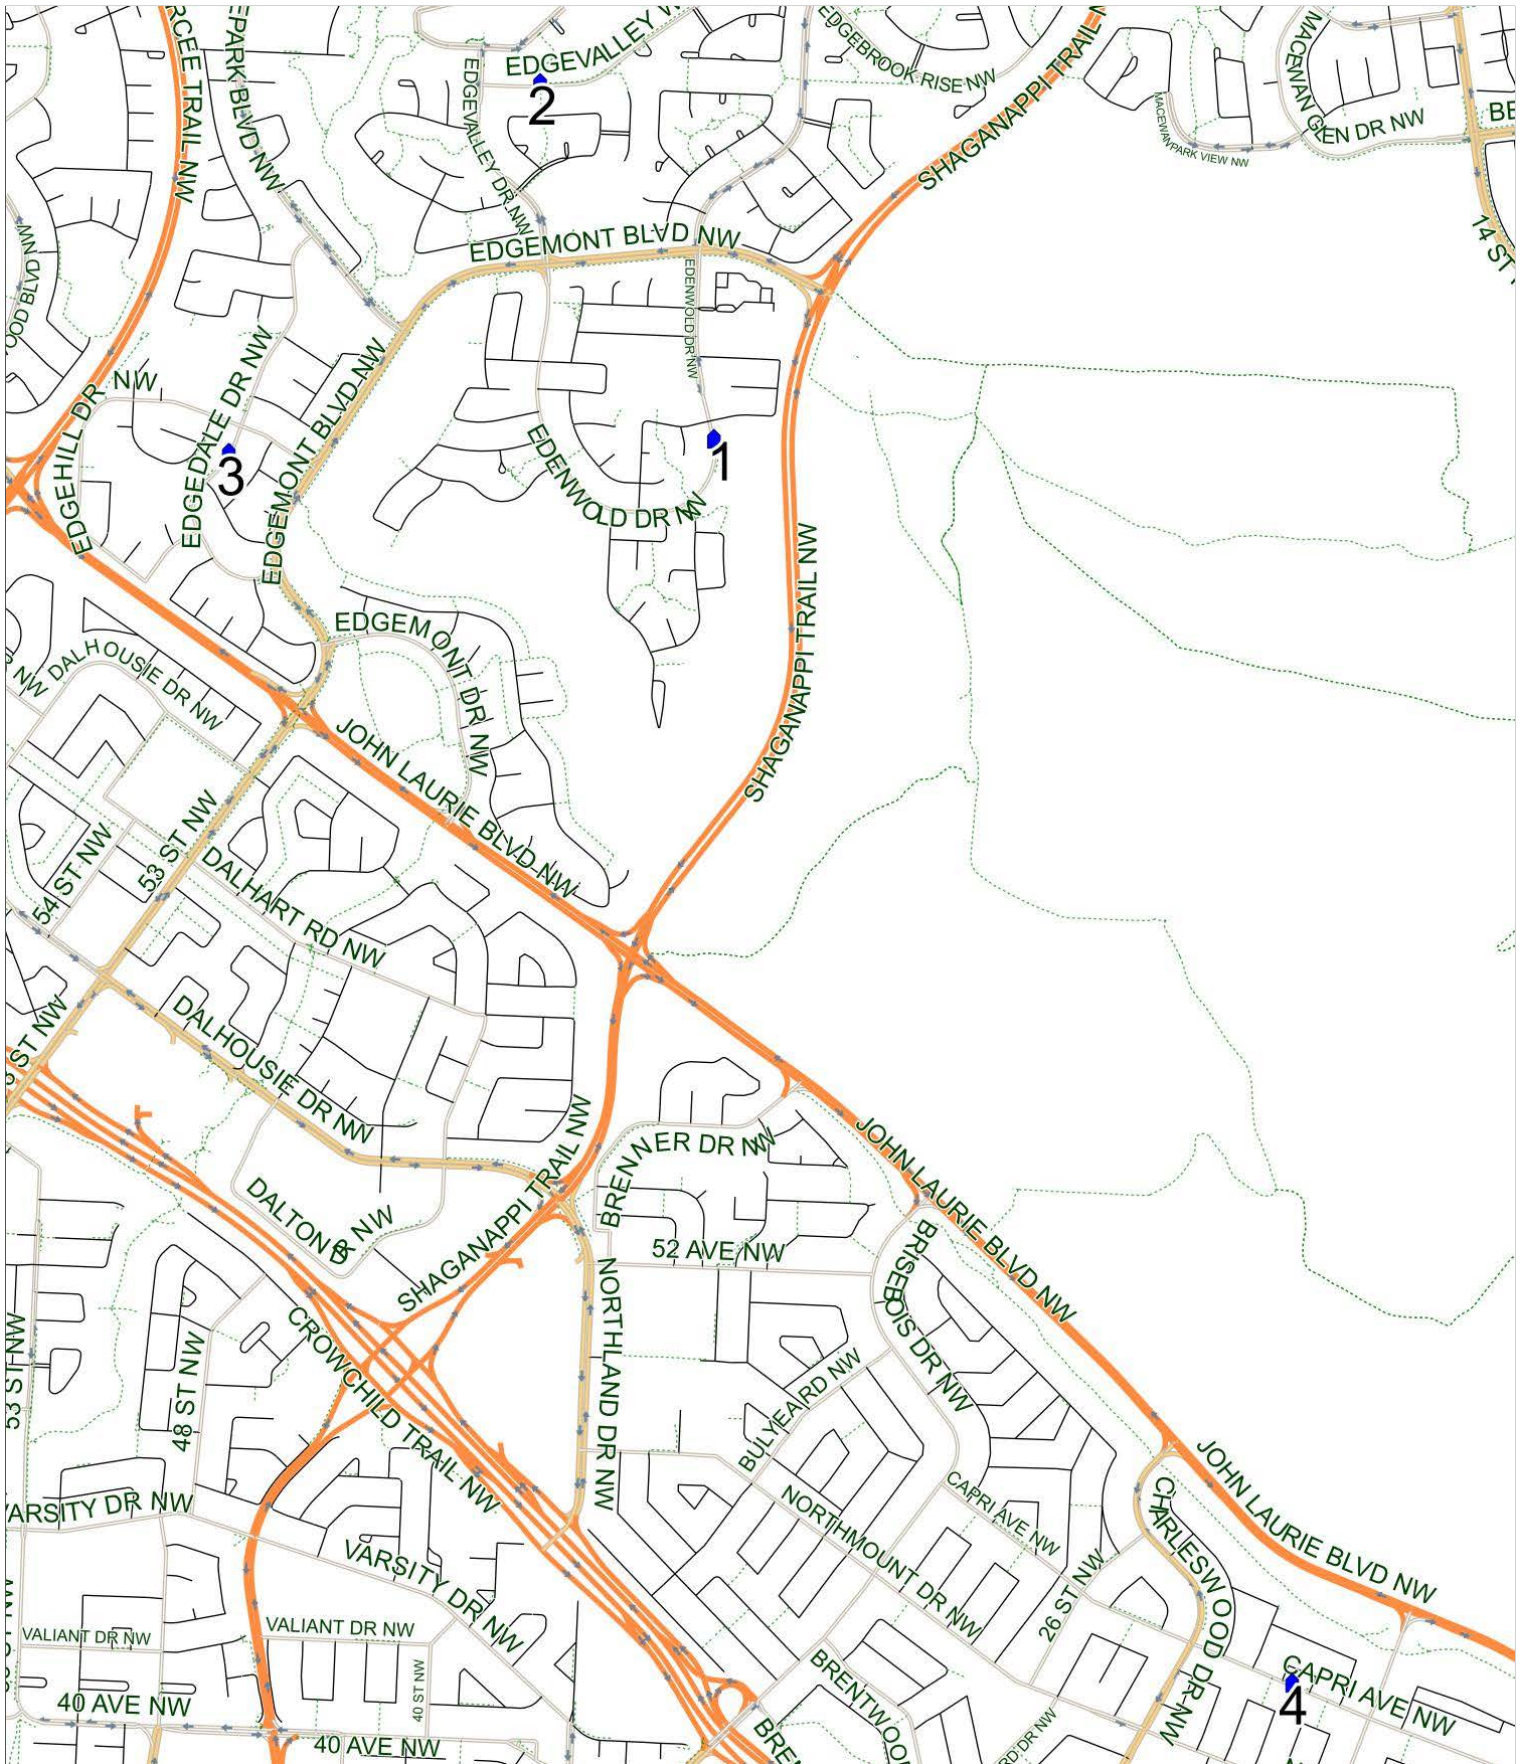

Banff Trail B AM

Operator: Southland - McKnight Yard (403) 205-6688
Description: Edgemont, Charleswood

Eff: 2019-09-03

#	Time	Description
1	7:26 AM	Northbound Edenvold Drive before Edenvold Crescent NW at mailbox
2	7:30 AM	Westbound Edgvalley Way before Edgvalley Drive NW at CT Stop
3	7:34 AM	Southbound Edgedale Drive after Edgvalley Drive NW at CT Stop
4	7:44 AM	Westbound Capri Avenue after Caplano Crescent (east arm) NW at green space
5	7:50 AM	Banff Trail School, Southbound/Westbound Cochrane Road NW

Banff T rail B PM (MTWR)

Operator: Southland - McKnight Yard (403) 205-6688
 Description: Edgemont, Charleswood

Eff: 2019-09-03

#	Time	Description
1	2:40 PM	Banff Trail School, Southbound/Westbound Cochrane Road NW
2	2:47 PM	Westbound Capri Avenue after Capilano Crescent (east arm) NW at green space
3	3:02 PM	Westbound Edgevalley Way before Edgevalley Drive NW at CT Stop
4	3:10 PM	Northbound Edenwold Drive before Edenwold Crescent NW at mailbox
5	3:17 PM	Southbound Edgedale Drive after Edgehill Drive NW at CT Stop

Banff T rail B PM (F)

Operator: Southland - McKnight Yard (403) 205-6688
Description: Edgemont, Charleswood

Eff: 2019-09-03

#	Time	Description
1	12:10 PM	Banff Trail School, Southbound/Westbound Cochrane Road NW
2	12:17 PM	Westbound Capri Avenue after Capilano Crescent (east arm) NW at green space
3	12:32 PM	Westbound Edgevalley Way before Edgevalley Drive NW at CT Stop
4	12:40 PM	Northbound Edenvold Drive before Edenvold Crescent NW at mailbox
5	12:47 PM	Southbound Edgedale Drive after Edgehill Drive NW at CT Stop