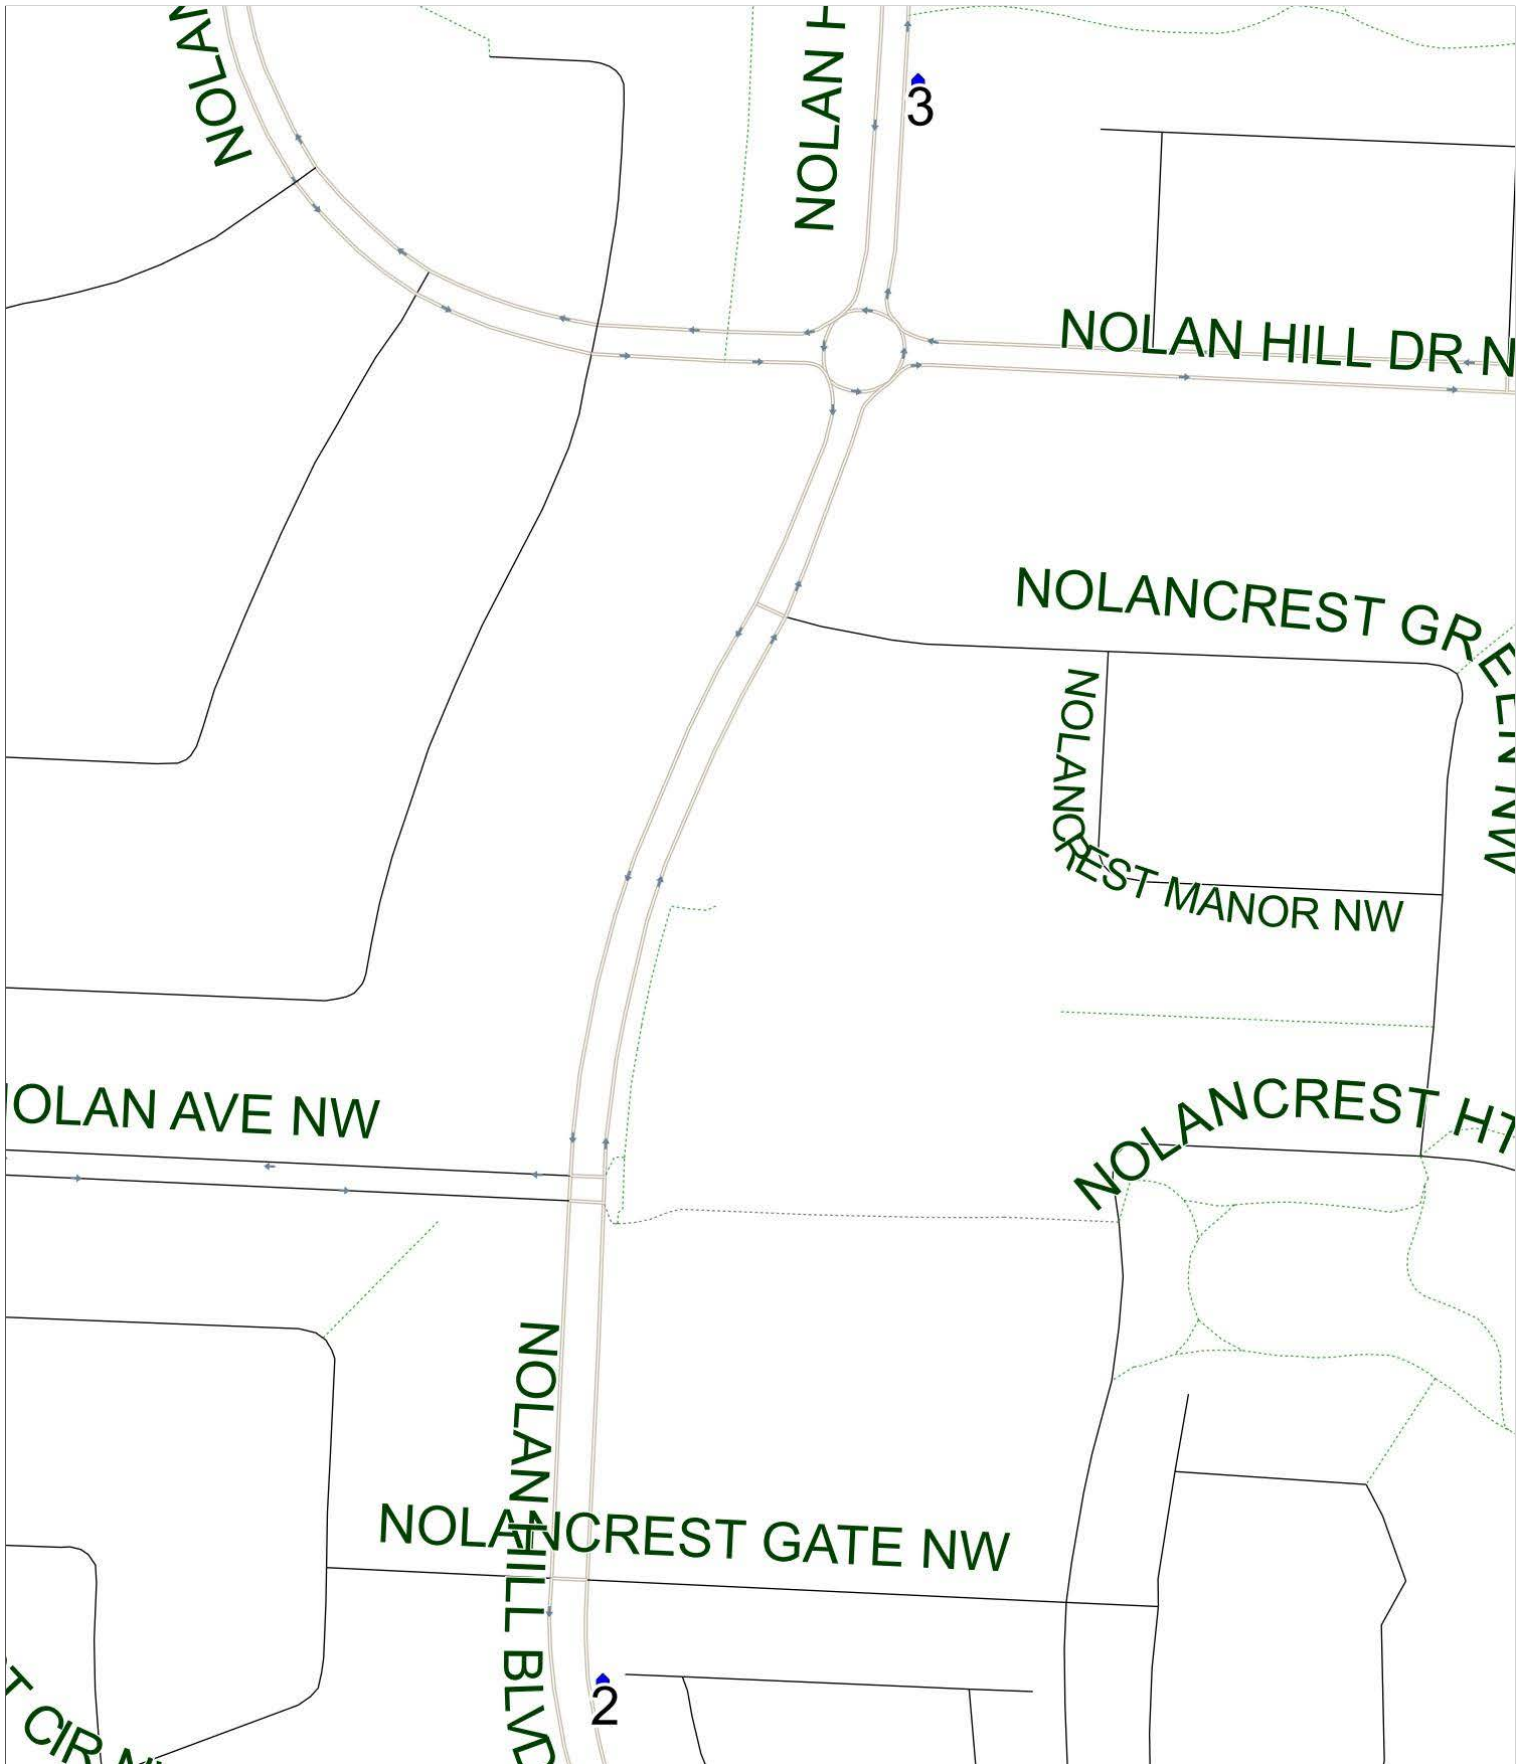

Belvedere Parkway C AM

Operator: Southland - CFB Yard (403) 387-2907
Description: Nolan Hill

Eff: 2019-09-03

#	Time	Description
1	7:37 AM	Northbound Nolan Hill Blvd before Nolancrest Gate NW at CT stop
2	7:41 AM	Northbound Nolan Hill Blvd after Nolan Hill Drive NW at green space
3	8:00 AM	Belvedere Parkway School, Northbound 86 Street NW (west side of school)

Belvedere Parkway C PM (MTWR)

Operator: Southland - CFB Yard (403) 387-2907
Description: Nolan Hill

Eff: 2019-09-03

#	Time	Description
1	3:00 PM	Belvedere Parkway School, Northbound 86 Street NW (west side of school)
2	3:17 PM	Northbound Nolan Hill Blvd before Nolancrest Gate NW at CT stop
3	3:21 PM	Northbound Nolan Hill Blvd after Nolan Hill Drive NW at green space

Belvedere Parkway C PM (F)

Operator: Southland - CFB Yard (403) 387-2907
Description: Nolan Hill

Eff: 2019-09-03

#	Time	Description
1	12:25 PM	Belvedere Parkway School, Northbound 86 Street NW (west side of school)
2	12:42 PM	Northbound Nolan Hill Blvd before Nolancrest Gate NW at CT stop
3	12:46 PM	Northbound Nolan Hill Blvd after Nolan Hill Drive NW at green space