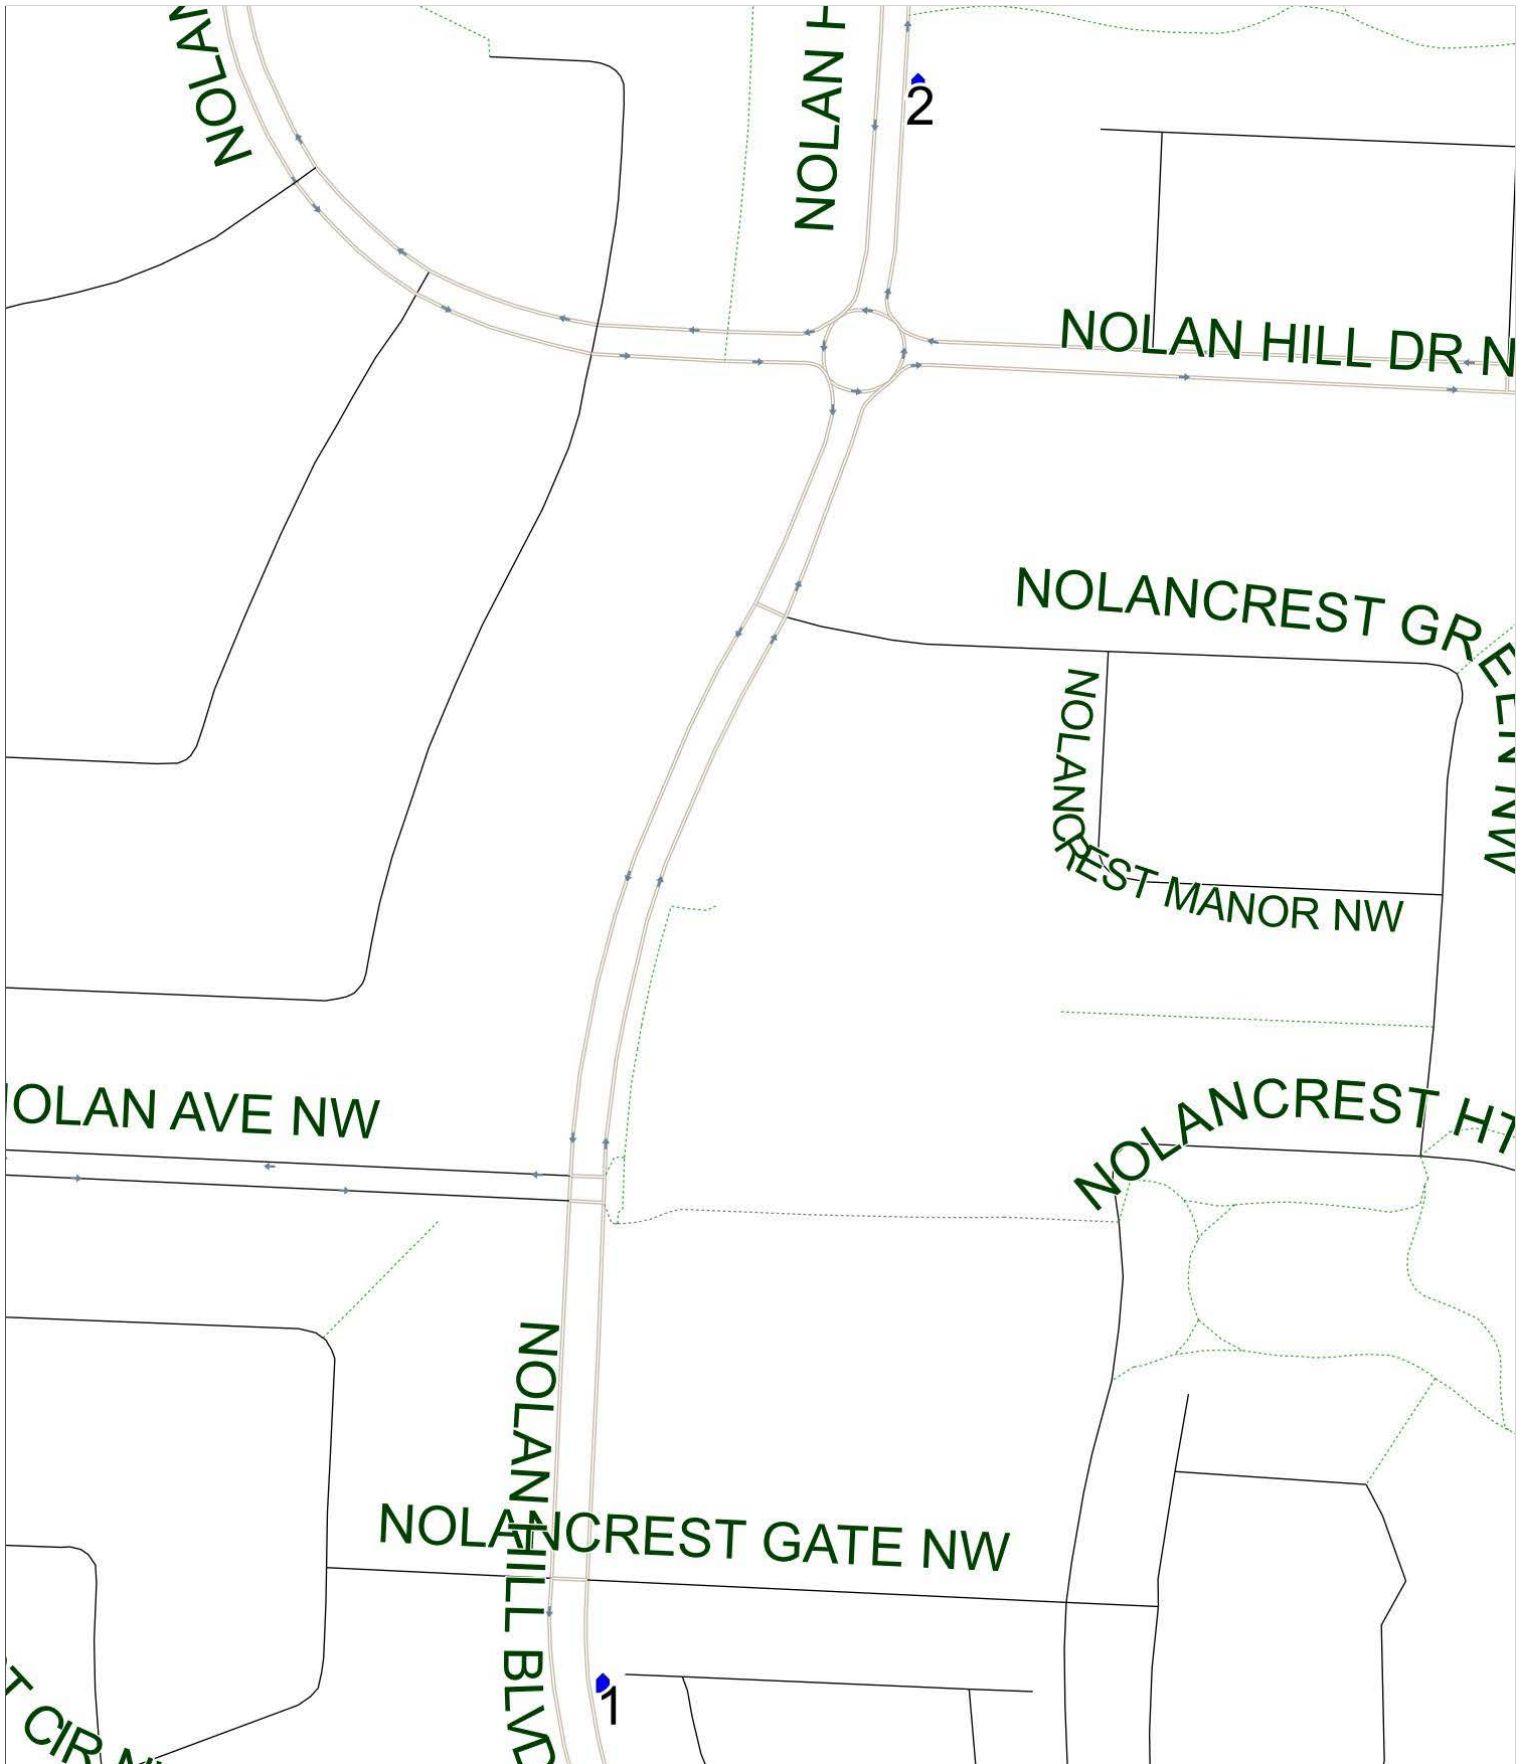

Belvedere Parkway C AM

Operator: Southland - CFB Yard (403) 387-2907
Description: Nolan Hill

Eff: 2019-09-03

#	Time	Description
1	7:37 AM	Northbound Nolan Hill Blvd before Nolancrest Gate NW at CT stop
2	7:41 AM	Northbound Nolan Hill Blvd after Nolan Hill Drive NW at green space
3	8:00 AM	Belvedere Parkway School, Northbound 86 Street NW (west side of school)

Belvedere Parkway C PM (MTWR)

Operator: Southland - CFB Yard (403) 387-2907
Description: Nolan Hill

Eff: 2019-09-03

#	Time	Description
1	3:00 PM	Belvedere Parkway School, Northbound 86 Street NW (west side of school)
2	3:17 PM	Northbound Nolan Hill Blvd before Nolancrest Gate NW at CT stop
3	3:21 PM	Northbound Nolan Hill Blvd after Nolan Hill Drive NW at green space

Belvedere Parkway C PM (F)

Operator: Southland - CFB Yard (403) 387-2907
Description: Nolan Hill

Eff: 2019-09-03

#	Time	Description
1	12:25 PM	Belvedere Parkway School, Northbound 86 Street NW (west side of school)
2	12:42 PM	Northbound Nolan Hill Blvd before Nolancrest Gate NW at CT stop
3	12:46 PM	Northbound Nolan Hill Blvd after Nolan Hill Drive NW at green space