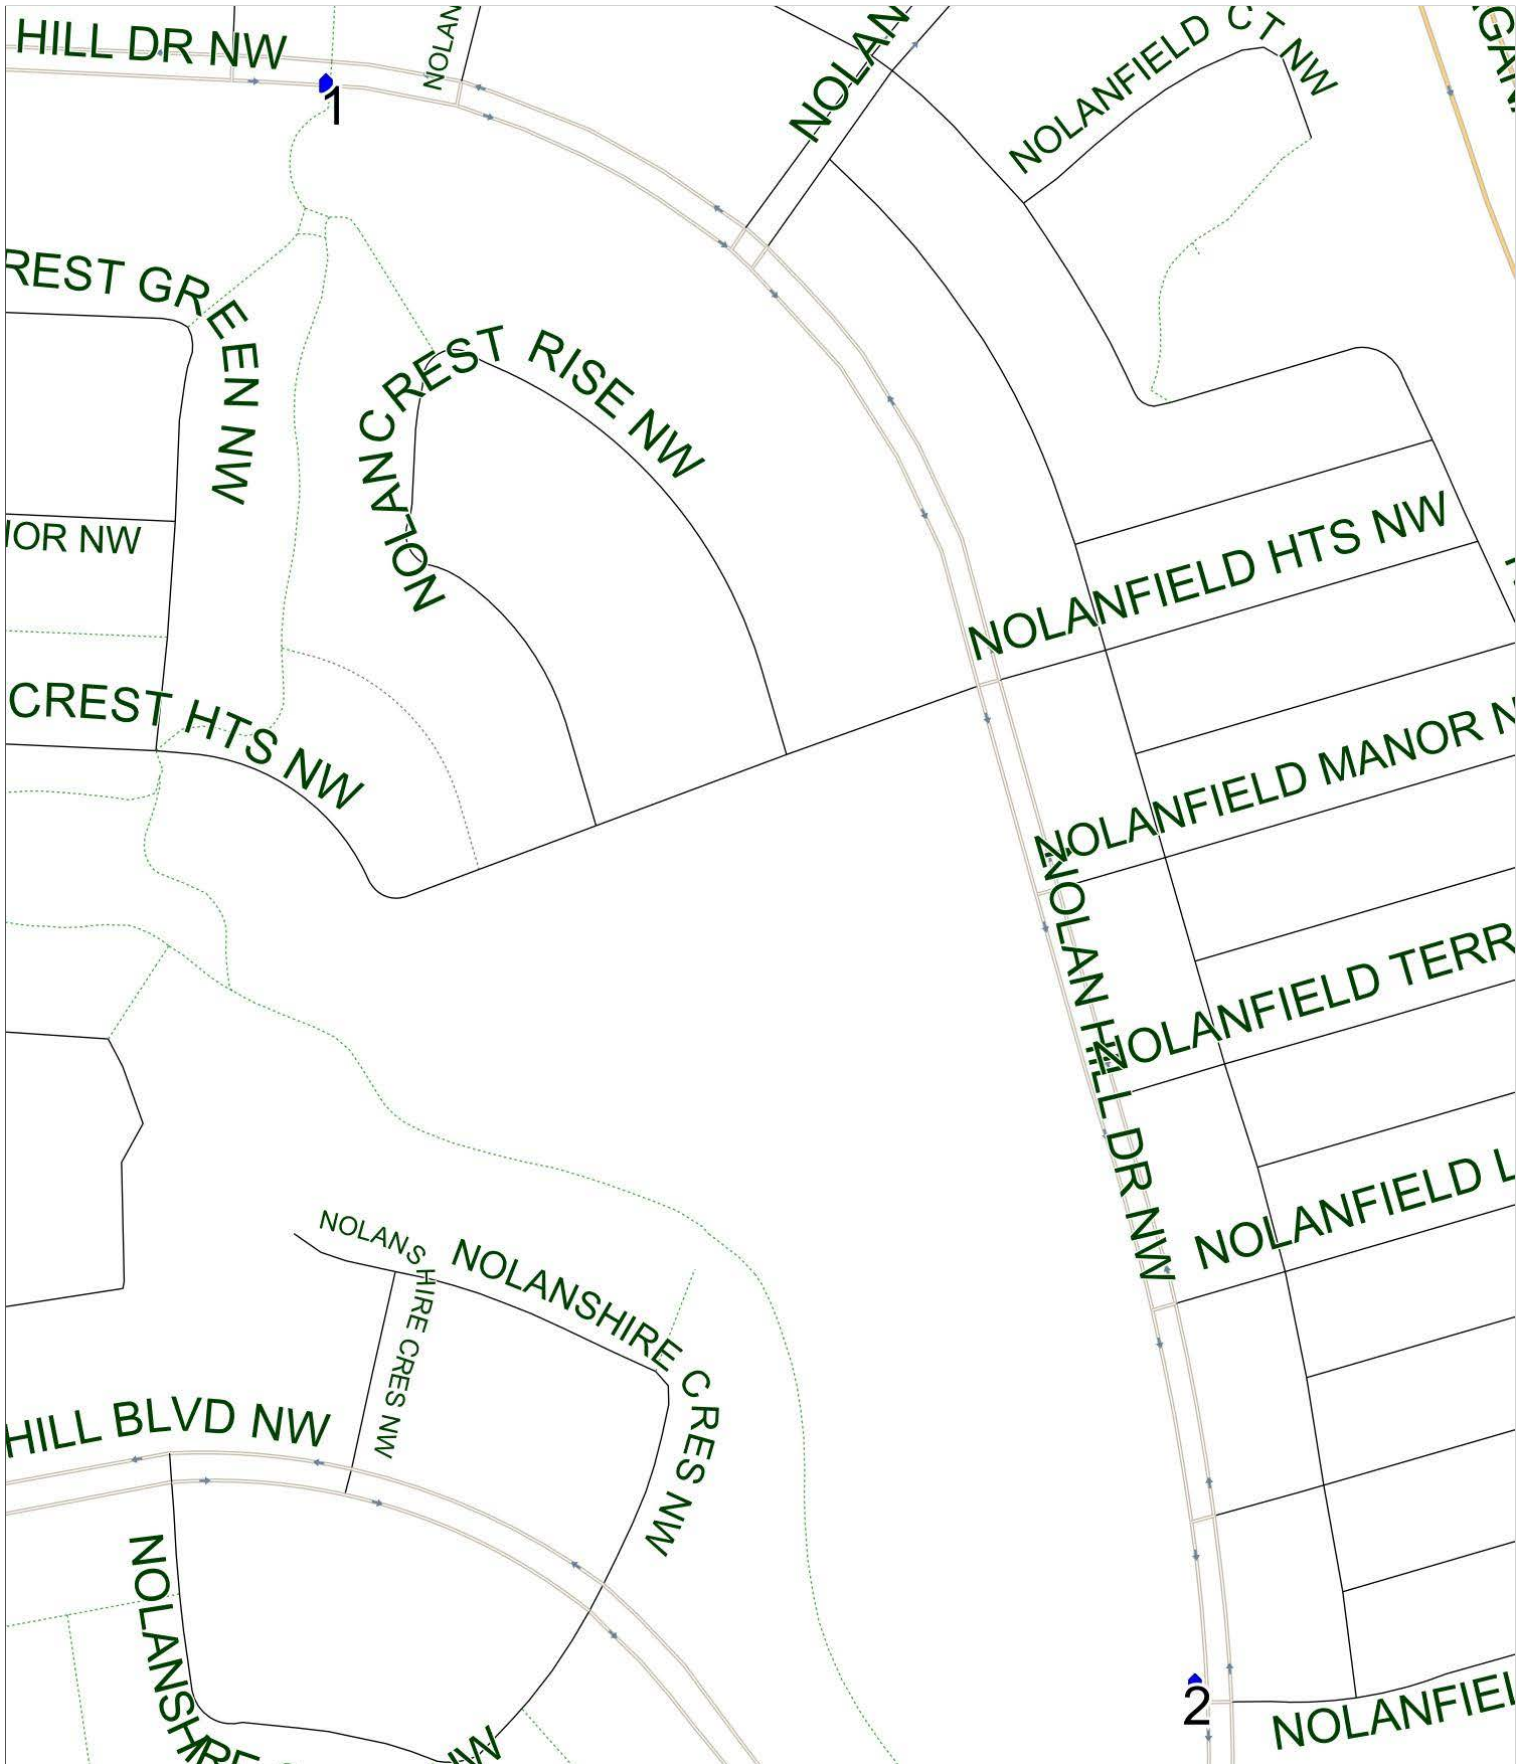

Belvedere Parkway D AM

Operator: Southland - CFB Yard (403) 387-2907
Description: Nolan Hill

Eff: 2019-09-03

#	Time	Description
1	7:40 AM	Eastbound Nolan Hill Drive after Nolan Hill Blvd at greenspace before pathway
2	7:44 AM	Southbound Nolan Hill Drive after Nolanfield Way NW (south arm) at concrete pad
3	8:00 AM	Belvedere Parkway School, Northbound 86 Street NW (west side of school)

Belvedere Parkway D PM (MTWR)

Operator: Southland - CFB Yard (403) 387-2907
Description: Nolan Hill

Eff: 2019-09-03

#	Time	Description
1	3:00 PM	Belvedere Parkway School, Northbound 86 Street NW (west side of school)
2	3:19 PM	Eastbound Nolan Hill Drive after Nolan Hill Blvd NW at greenspace before pathway
3	3:23 PM	Southbound Nolan Hill Drive after Nolanfield Way NW (south arm) at concrete pad

Belvedere Parkway D PM (F)

Operator: Southland - CFB Yard (403) 387-2907
Description: Nolan Hill

Eff: 2019-09-03

#	Time	Description
1	12:25 PM	Belvedere Parkway School, Northbound 86 Street NW (west side of school)
2	12:44 PM	Eastbound Nolan Hill Drive after Nolan Hill Blvd NW at greenspace before pathway
3	12:48 PM	Southbound Nolan Hill Drive after Nolanfield Way NW (south arm) at concrete pad