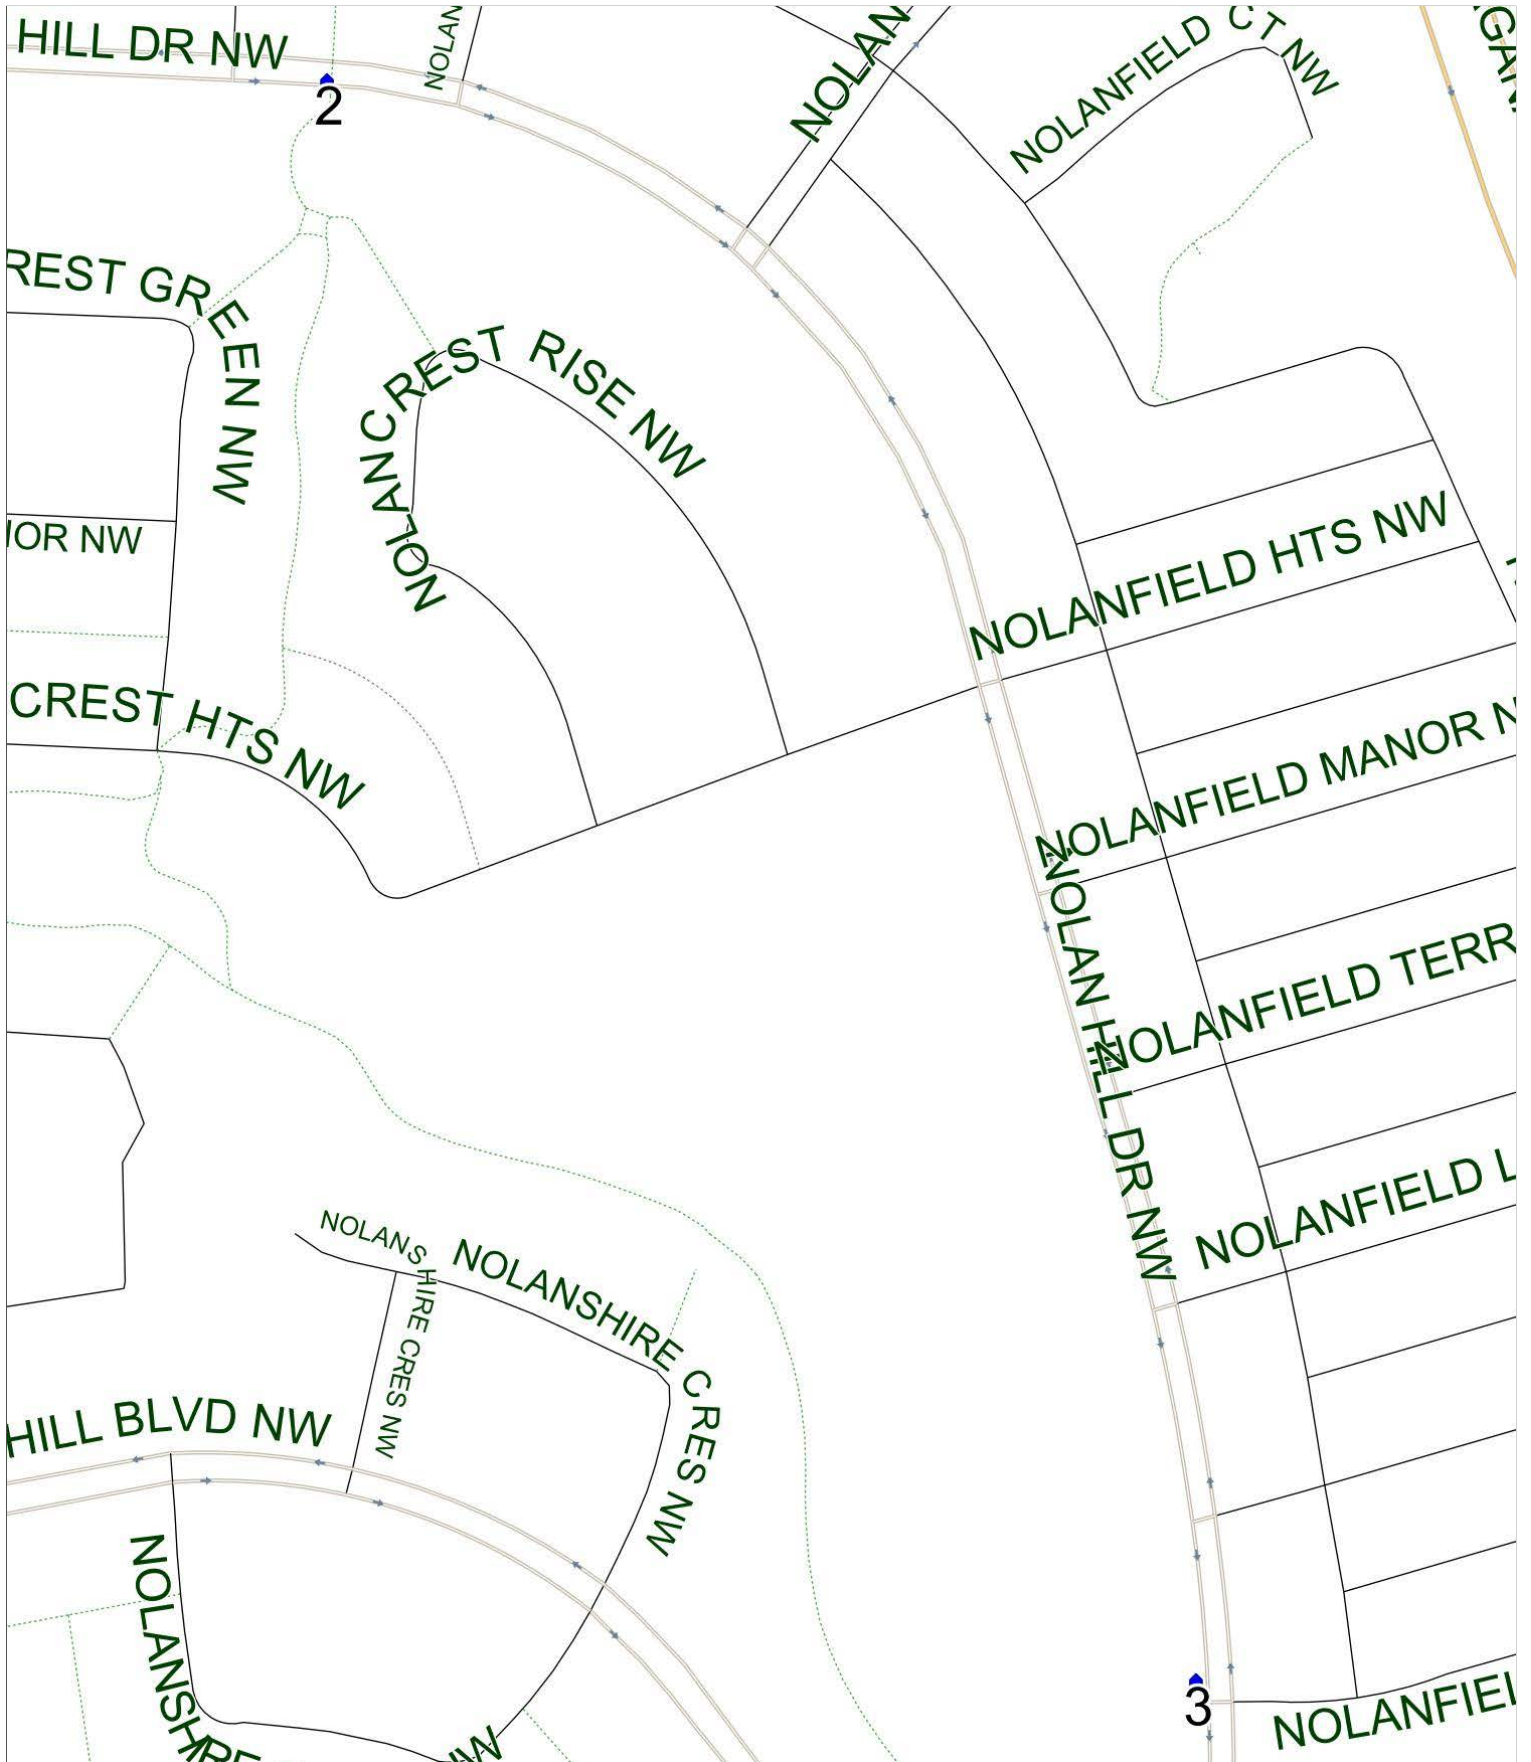

Belvedere Parkway D AM

Operator: Southland - CFB Yard (403) 387-2907
Description: Nolan Hill

Eff: 2019-09-03

#	Time	Description
1	7:40 AM	Eastbound Nolan Hill Drive after Nolan Hill Blvd at greenspace before pathway
2	7:44 AM	Southbound Nolan Hill Drive after Nolanfield Way NW (south arm) at concrete pad
3	8:00 AM	Belvedere Parkway School, Northbound 86 Street NW (west side of school)

Belvedere Parkway D PM (MTWR)

Operator: Southland - CFB Yard (403) 387-2907
Description: Nolan Hill

Eff: 2019-09-03

#	Time	Description
1	3:00 PM	Belvedere Parkway School, Northbound 86 Street NW (west side of school)
2	3:19 PM	Eastbound Nolan Hill Drive after Nolan Hill Blvd NW at greenspace before pathway
3	3:23 PM	Southbound Nolan Hill Drive after Nolanfield Way NW (south arm) at concrete pad

Belvedere Parkway D PM (F)

Operator: Southland - CFB Yard (403) 387-2907
Description: Nolan Hill

Eff: 2019-09-03

#	Time	Description
1	12:25 PM	Belvedere Parkway School, Northbound 86 Street NW (west side of school)
2	12:44 PM	Eastbound Nolan Hill Drive after Nolan Hill Blvd NW at greenspace before pathway
3	12:48 PM	Southbound Nolan Hill Drive after Nolanfield Way NW (south arm) at concrete pad