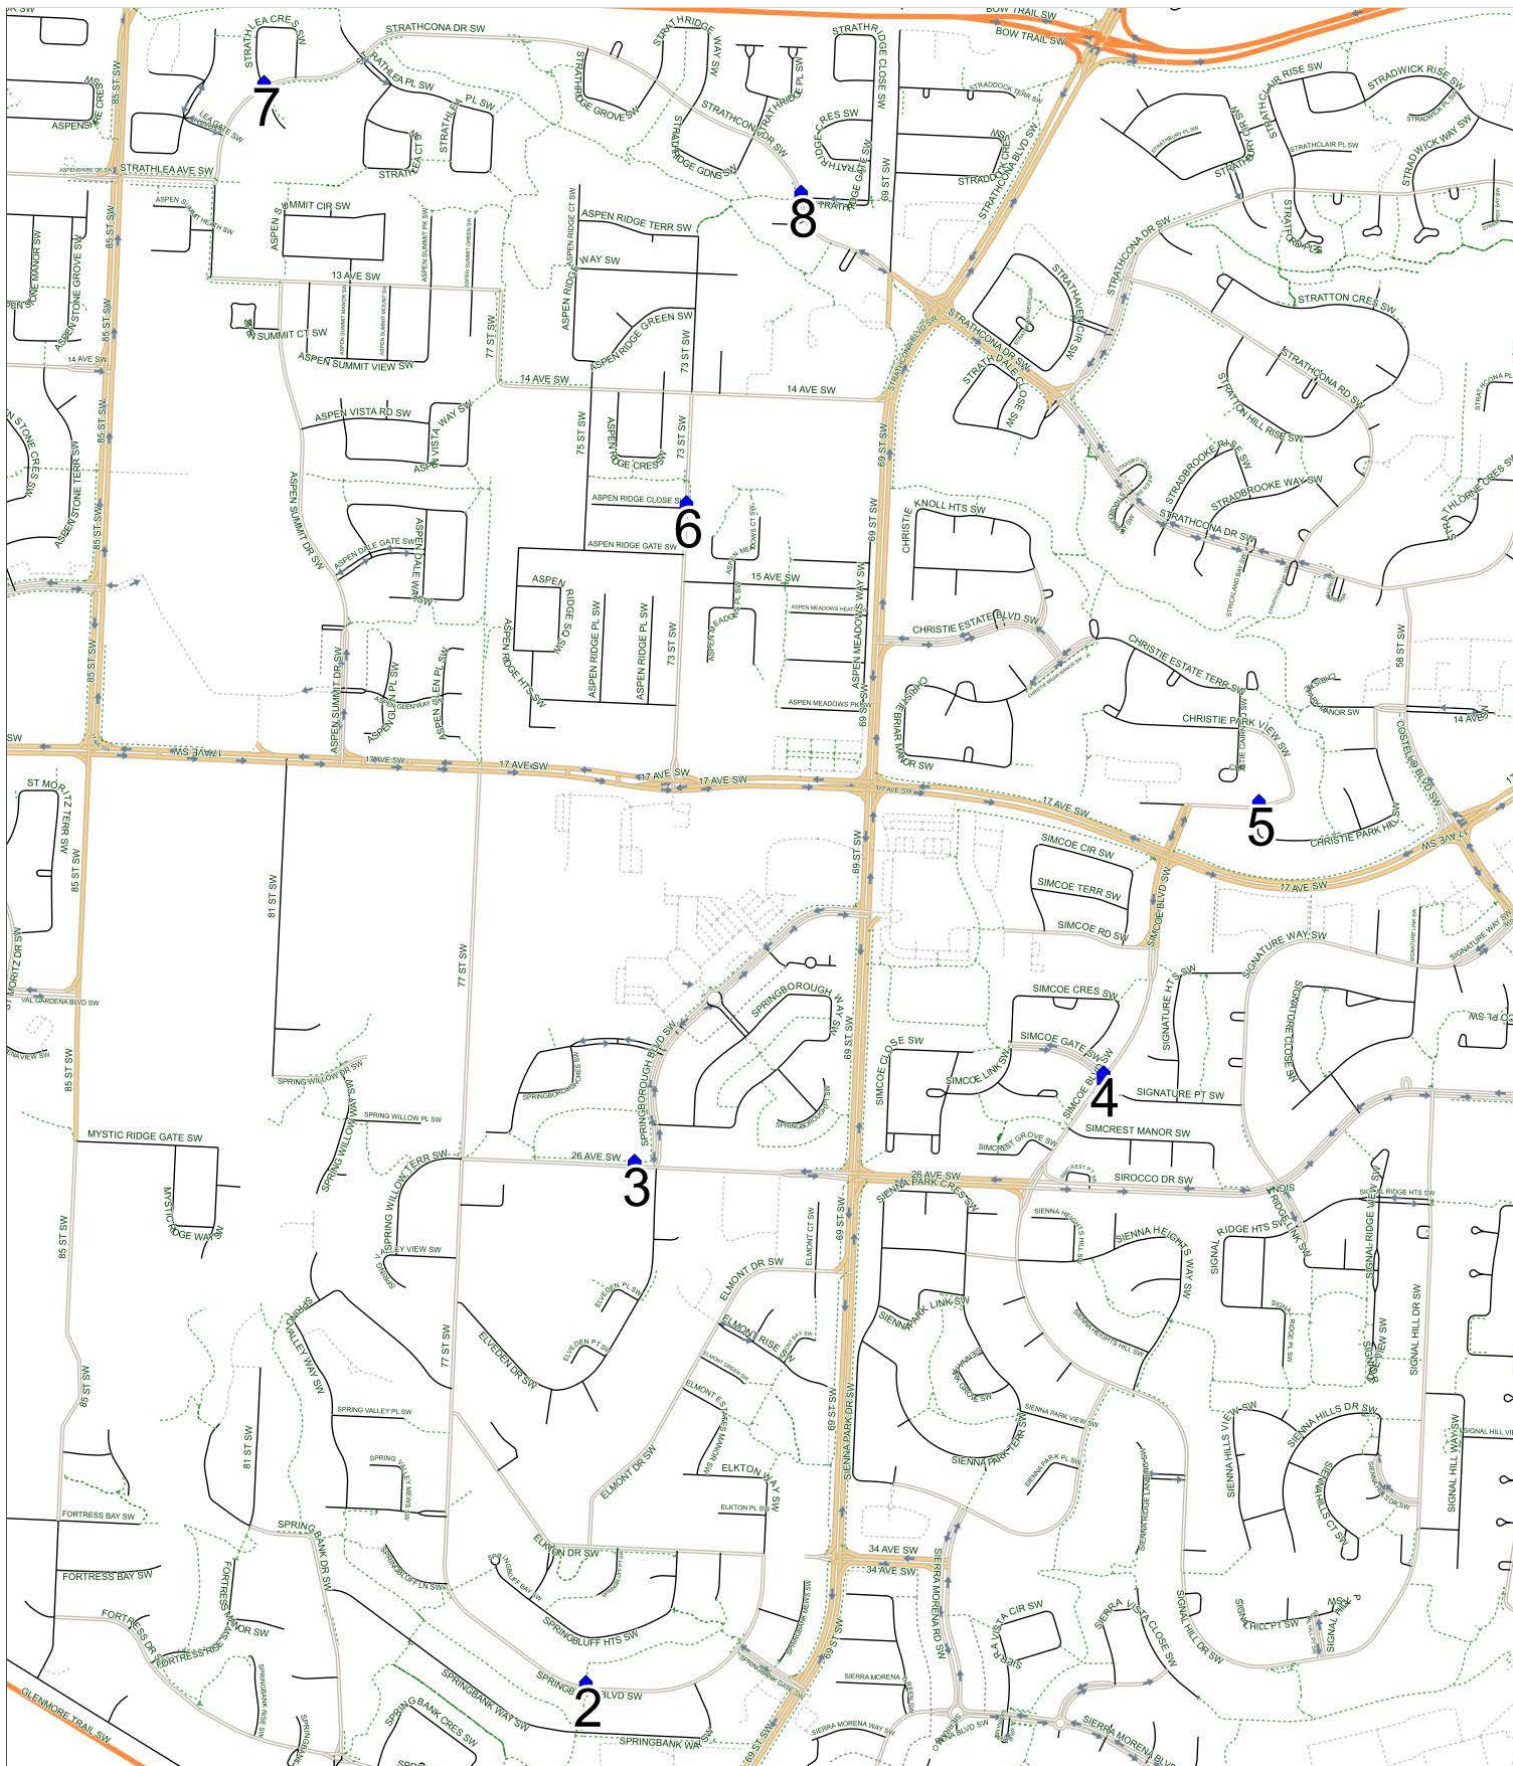

Bishop Pinkham E AM

Operator: Southland - CFB Yard (403) 387-2907

Eff: 2019-09-03

Description: Aspen Woods, Strathcona Park, Christie Park, Signal Hill, Springbank Hill (East of 85 St)

#	Time	Description
1	7:08 AM	Northbound 73 Street across from Aspen Ridge Close SW
2	7:14 AM	Eastbound Strathcona Drive after Strathlea Green SW at the CT Stop
3	7:18 AM	Eastbound Strathcona Drive across from Strathridge Gate SW at the green space
4	7:25 AM	Westbound Christie Park View before Christie Park Hill SW
5	7:29 AM	Southbound Simcoe Blvd after Simcoe Gate SW at the CT Stop
6	7:33 AM	Westbound 26 Avenue after Springborough Blvd SW at the CT Stop past G.W. School
7	7:38 AM	Eastbound Springbluff Blvd after house # 138 SW at the pathway
8	7:50 AM	Bishop Pinkham School, Westbound 63 Avenue SW

Bishop Pinkham E PM (MTWR)

Operator: Southland - CFB Yard (403) 387-2907
 Description: Strathcona Park, Christie Park, Signal Hill, Springbank Hill (East of 85 St)

Eff: 2019-09-03

#	Time	Description
1	2:40 PM	Bishop Pinkham School, Westbound 63 Avenue SW
2	2:53 PM	Eastbound Springbluff Blvd after house # 138 SW at the pathway
3	2:59 PM	Westbound 26 Avenue after Springborough Blvd SW in the green space
4	3:03 PM	Northbound Simcoe Blvd after Simcoe Gate SW at the CT Stop
5	3:06 PM	Eastbound Christie Park View after Christie Park Hill SW
6	3:13 PM	Northbound 73 Street across from Aspen Ridge Close SW at the green space
7	3:19 PM	Eastbound Strathcona Drive after Strathlea Green SW at the CT Stop
8	3:24 PM	Eastbound Strathcona Drive across from Strathridge Gate SW at the green space