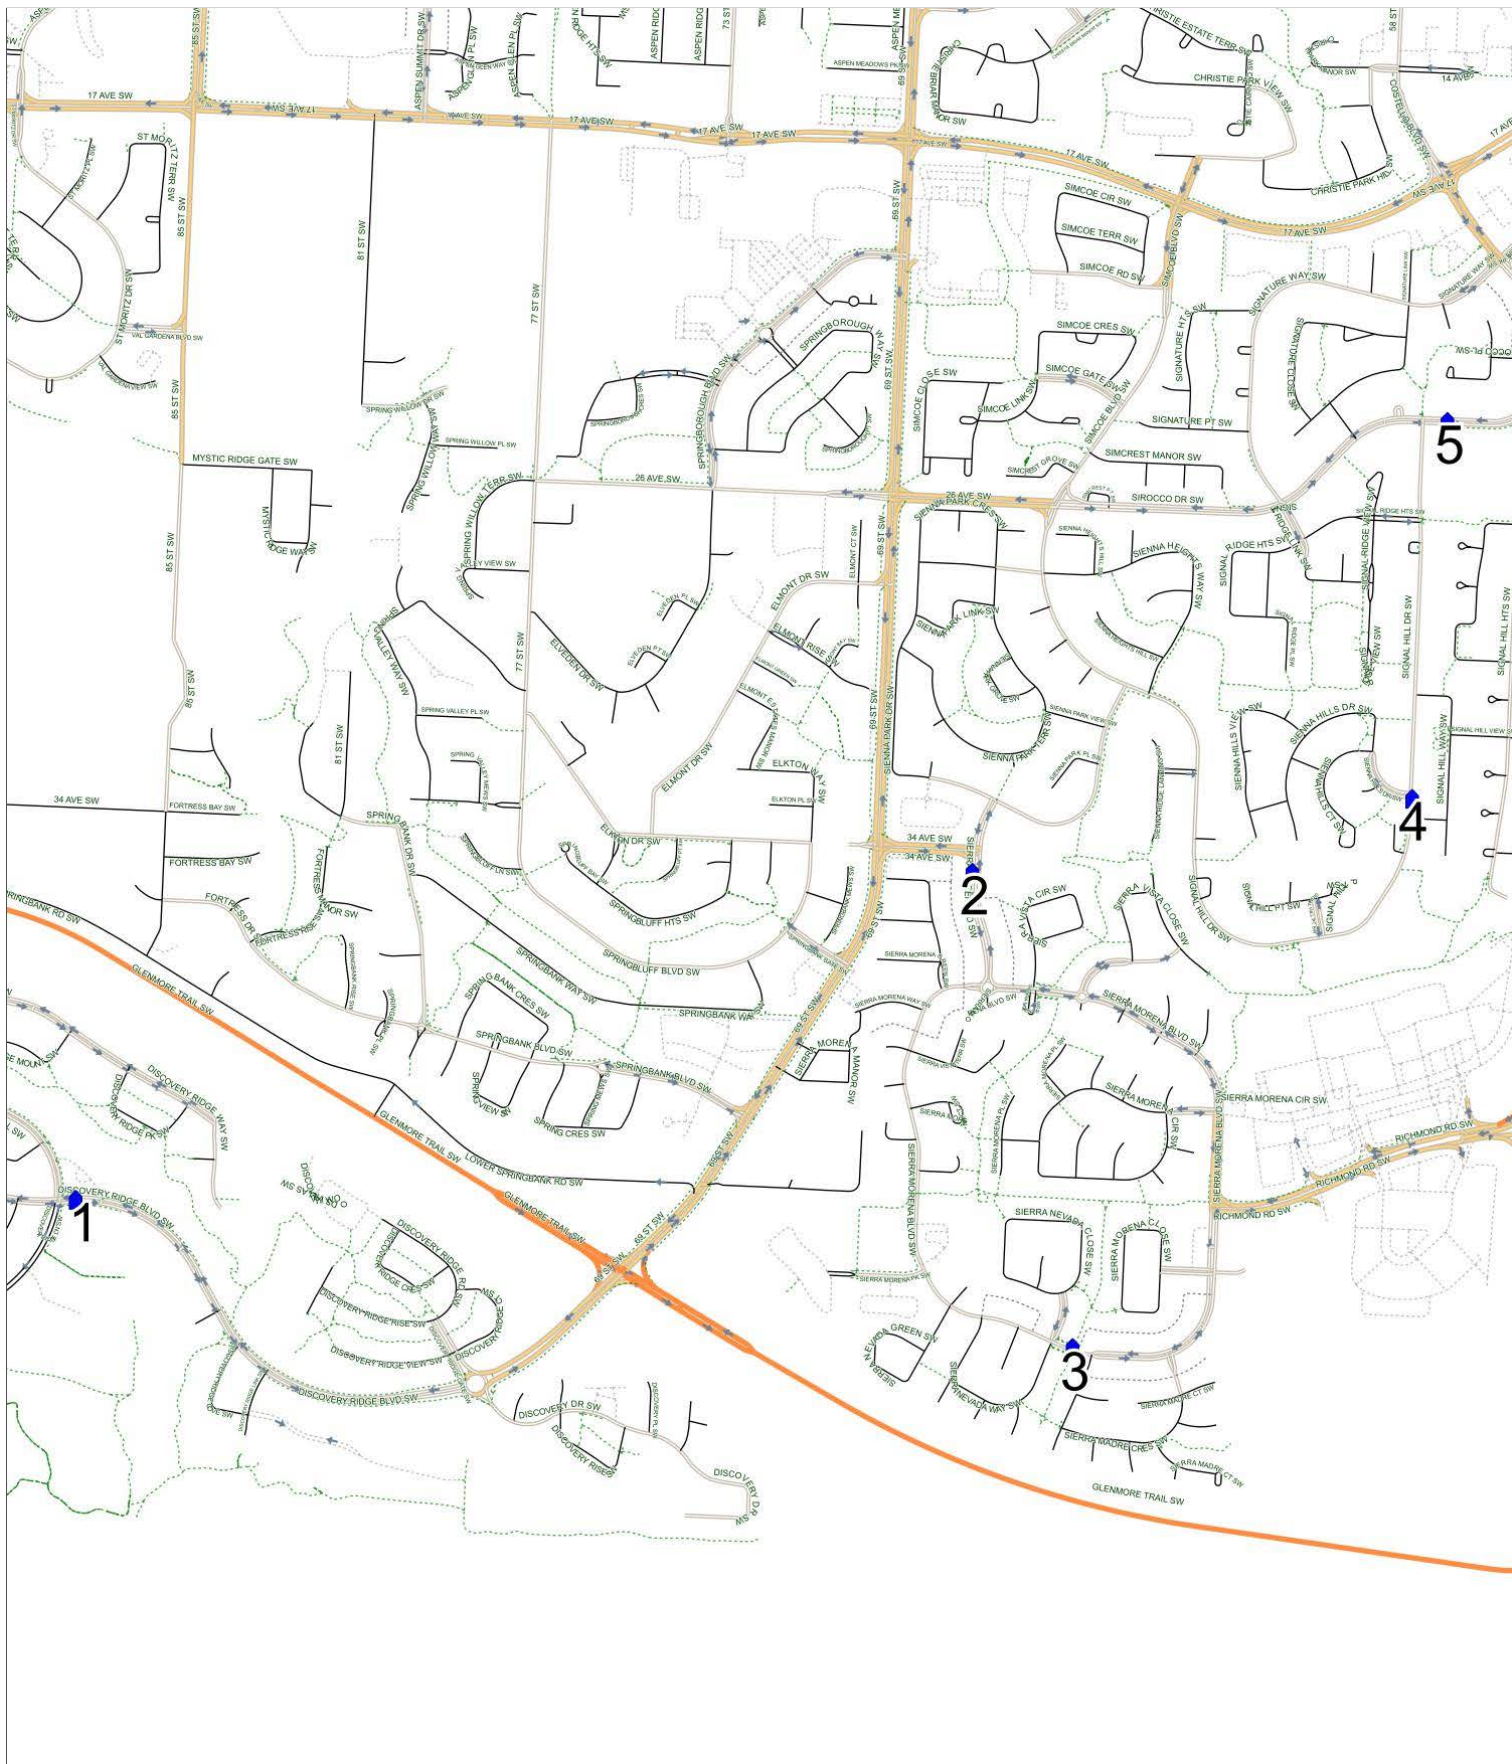

## Bishop Pinkham G AM

Operator: Southland - CFB Yard (403) 387-2907  
 Description: Richmond Hill, Discovery Ridge, Signal Hill

Eff: 2019-09-03

#	Time	Description
1	7:12 AM	Eastbound Discovery Ridge Blvd after Discovery Ridge Lane SW at the CT Stop
2	7:18 AM	Southbound Sierra Morena Road after 34 Avenue SW at the CT Stop
3	7:22 AM	Eastbound Sierra Morena Blvd after Sierra Nevada Way SW (east arm) at the green space
4	7:30 AM	Northbound Signal Hill Drive after Signal Hill Way SW (south arm) at the CT Stop
5	7:33 AM	Eastbound Sirocco Drive after Signal Hill Drive SW at the CT Stop
6	7:50 AM	Bishop Pinkham School, Westbound 63 Avenue SW

#	Time	Description
1	2:40 PM	Bishop Pinkham School, Westbound 63 Avenue SW
2	2:55 PM	Eastbound Discovery Ridge Blvd after Discovery Ridge Lane SW at the CT Stop
3	3:04 PM	Northbound Sierra Morena Road before 34 Avenue SW at the mailboxes
4	3:10 PM	Eastbound Sierra Morena Blvd after Sierra Nevada Way (east arm) SW at green space
5	3:20 PM	Northbound Signal Hill Drive after Signal Hill Way SW (south arm) SW at the CT Stop
6	3:23 PM	Eastbound Sirocco Drive after Signal Hill Drive SW at the CT Stop