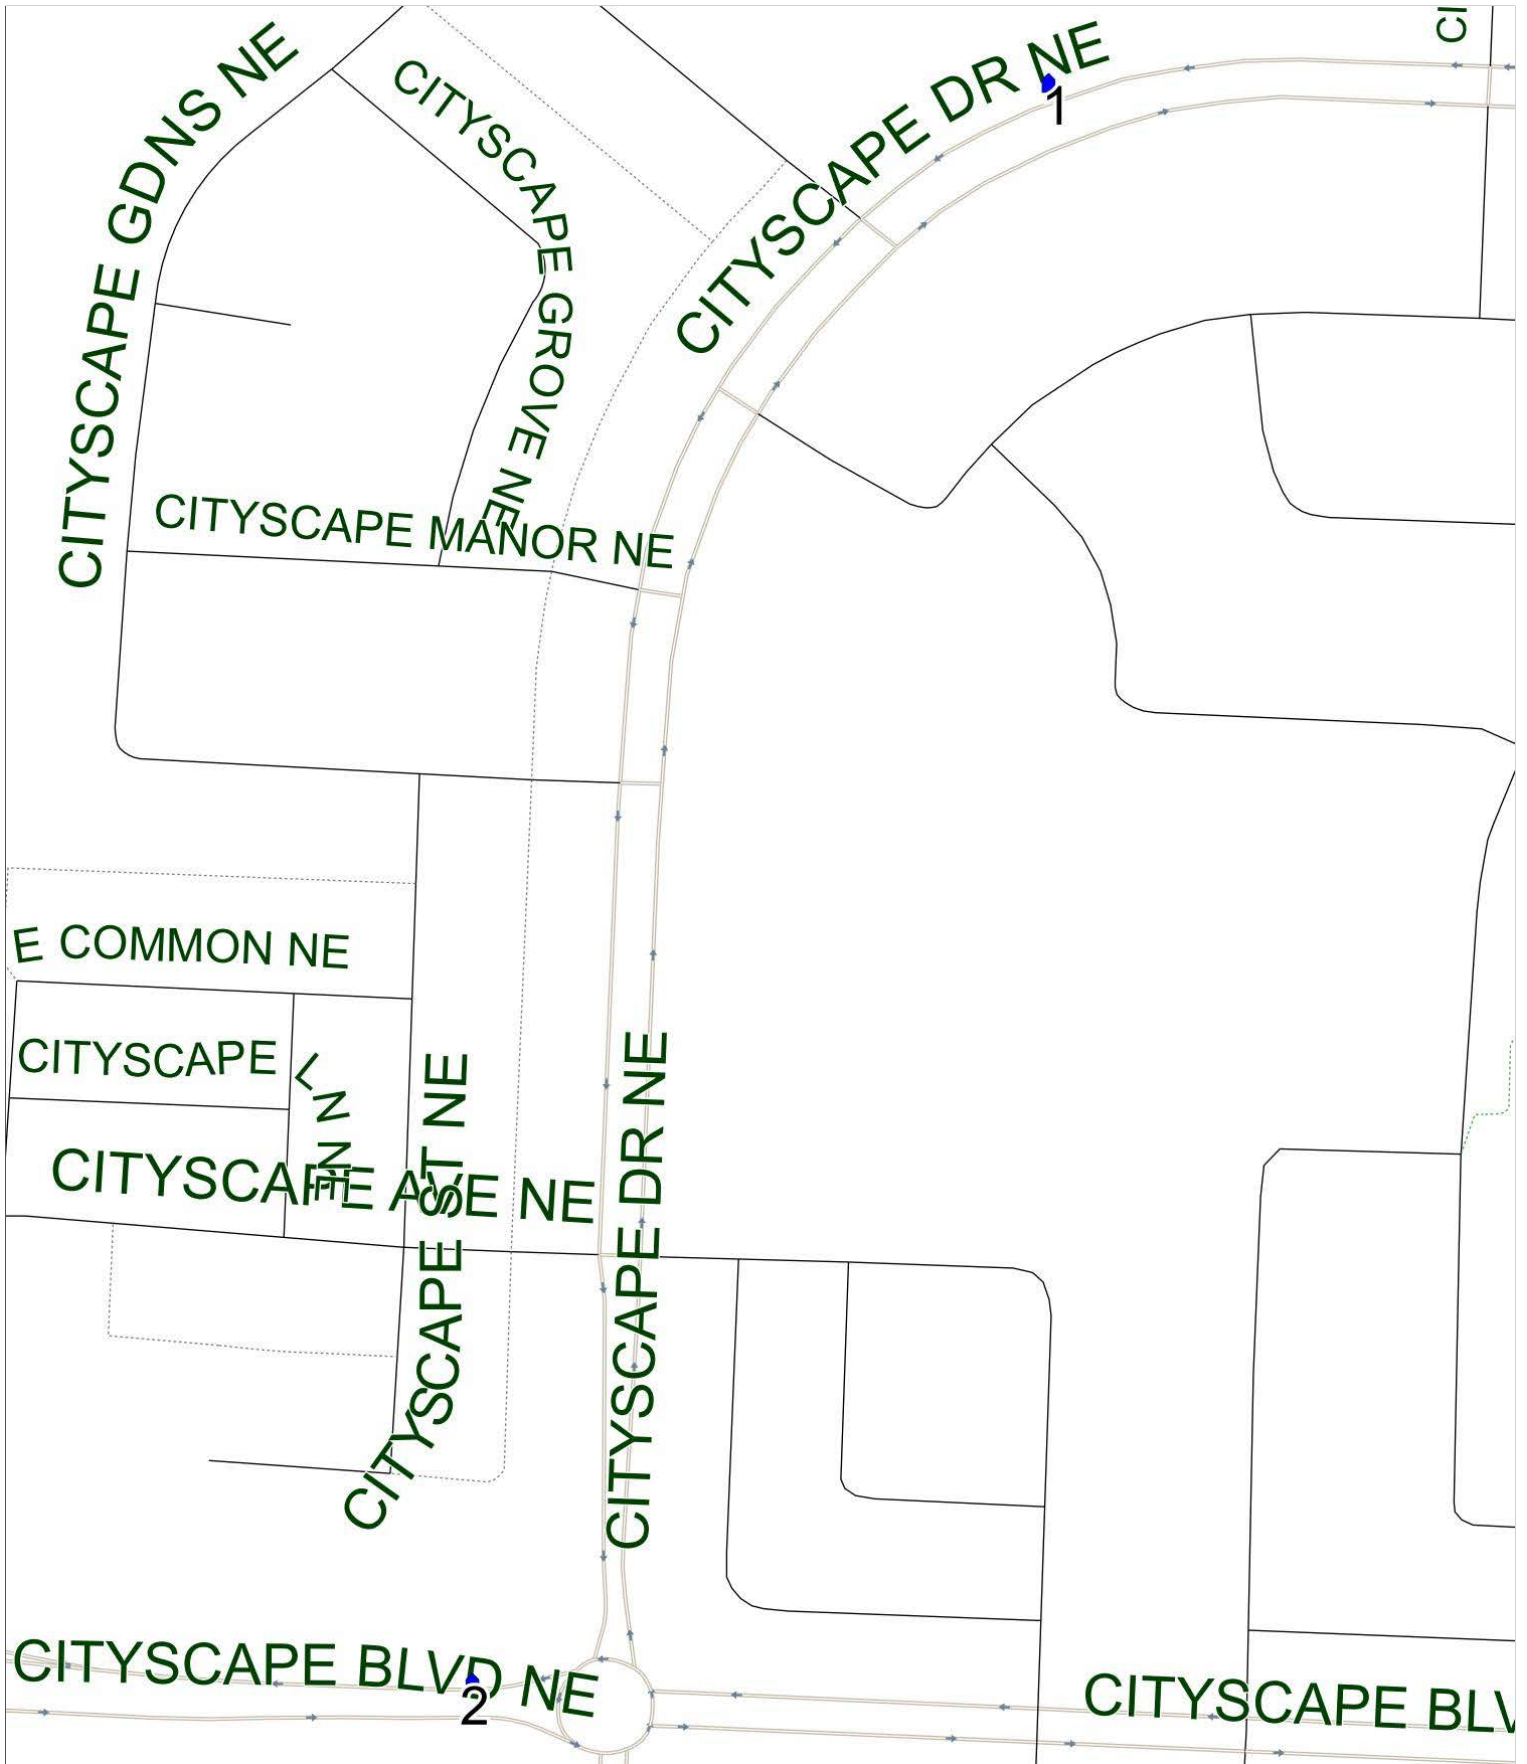

Bob Edwards A AM

Operator: Southland - Ogden Yard (403) 253-9323
Description: Cityscape

Eff: 2019-08-15

#	Time	Description
1	8:23 AM	Southbound Cityscape Drive after Cityscape Heath NE at the green space
2	8:26 AM	Westbound Cityscape Blvd after Cityscape Drive at the CT Stop
3	8:45 AM	Bob Edwards School - Eastbound Marlborough Drive SE

Bob Edwards A PM (MTWR)

Operator: Southland - Ogden Yard (403) 253-9323
Description: Cityscape

Eff: 2019-08-15

#	Time	Description
1	3:35 PM	Bob Edwards School - Eastbound Marlborough Drive SE
2	3:53 PM	Southbound Cityscape Drive after Cityscape Heath NE at the green space
3	3:57 PM	Westbound Cityscape Blvd after Cityscape Drive at the CT Stop

Bob Edwards A PM (F)

Operator: Southland - Ogden Yard (403) 253-9323
Description: Cityscape

Eff: 2019-08-15

#	Time	Description
1	1:10 PM	Bob Edwards School - Eastbound Marlborough Drive SE
2	1:28 PM	Southbound Cityscape Drive after Cityscape Heath NE at the green space
3	1:32 PM	Westbound Cityscape Blvd after Cityscape Drive at the CT Stop