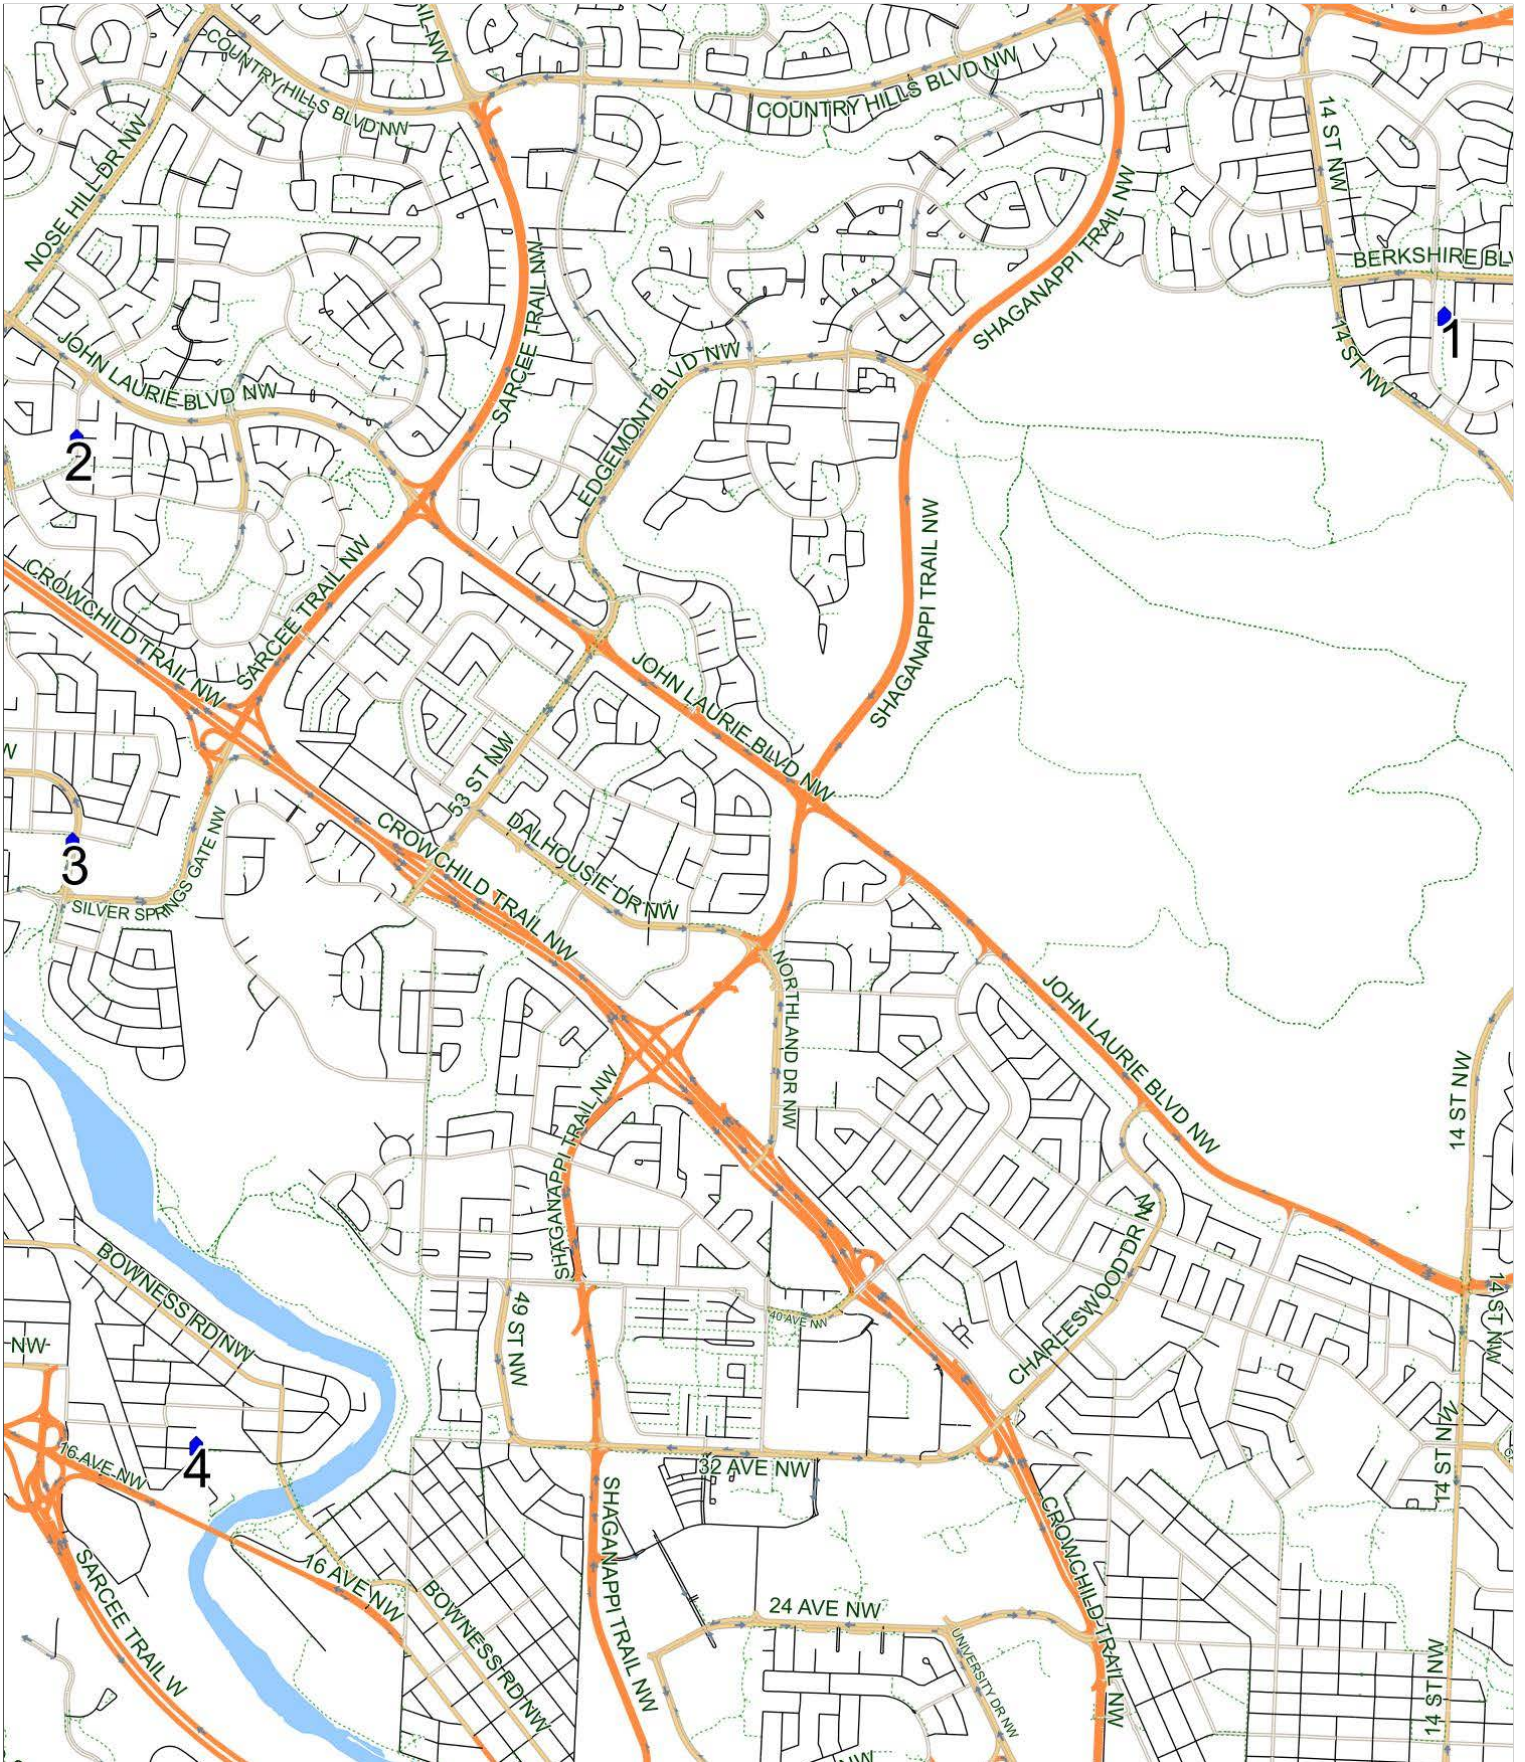

Bowcroft A AM

Operator: Southland - McKnight Yard (403) 205-6688
Description: Beddington Heights, Ranchlands, Silver Springs, Bowness

Eff: 2019-09-03

#	Time	Description
1	8:03 AM	Westbound Berwick Drive after Bearberry Crescent NW at pathway
2	8:19 AM	Southbound Ranchero Drive after 100 Ranchero Place NW at CT Stop
3	8:34 AM	Southbound Silver Springs Blvd after Silver Mead Rd NW at CT Stop
4	8:41 AM	Westbound 31 Avenue after Bowview Road NW at CT Stop
5	8:50 AM	Bowcroft School, Northbound 73 Street NW

Bowcroft A PM (MTWR)

Operator: Southland - McKnight Yard (403) 205-6688
Description: Beddington Heights, Ranchlands, Silver Springs, Bowness

Eff: 2019-09-03

#	Time	Description
1	3:50 PM	Bowcroft School, Northbound 73 Street NW
2	3:55 PM	Eastbound 31 Avenue NW after Bowview Road NW at CT Stop
3	4:12 PM	Southbound Silver Springs Blvd after Silver Mead Rd NW at CT Stop
4	4:20 PM	Northbound Rancho Drive after 200 Rancho Place NW at CT Stop
5	4:36 PM	Eastbound Berwick Drive after Berkley Drive NW at green space

Bowcroft A PM (F)

Operator: Southland - McKnight Yard (403) 205-6688
Description: Beddington Heights, Ranchlands, Silver Springs, Bowness

Eff: 2019-09-03

#	Time	Description
1	12:55 PM	Bowcroft School, Northbound 73 Street NW
2	1:00 PM	Eastbound 31 Avenue NW after Bowview Road NW at CT Stop
3	1:17 PM	Southbound Silver Springs Blvd after Silver Mead Rd NW at CT Stop
4	1:27 PM	Northbound Rancho Drive after 200 Rancho Place NW at CT Stop
5	1:43 PM	Eastbound Berwick Drive after Berkley Drive NW at green space