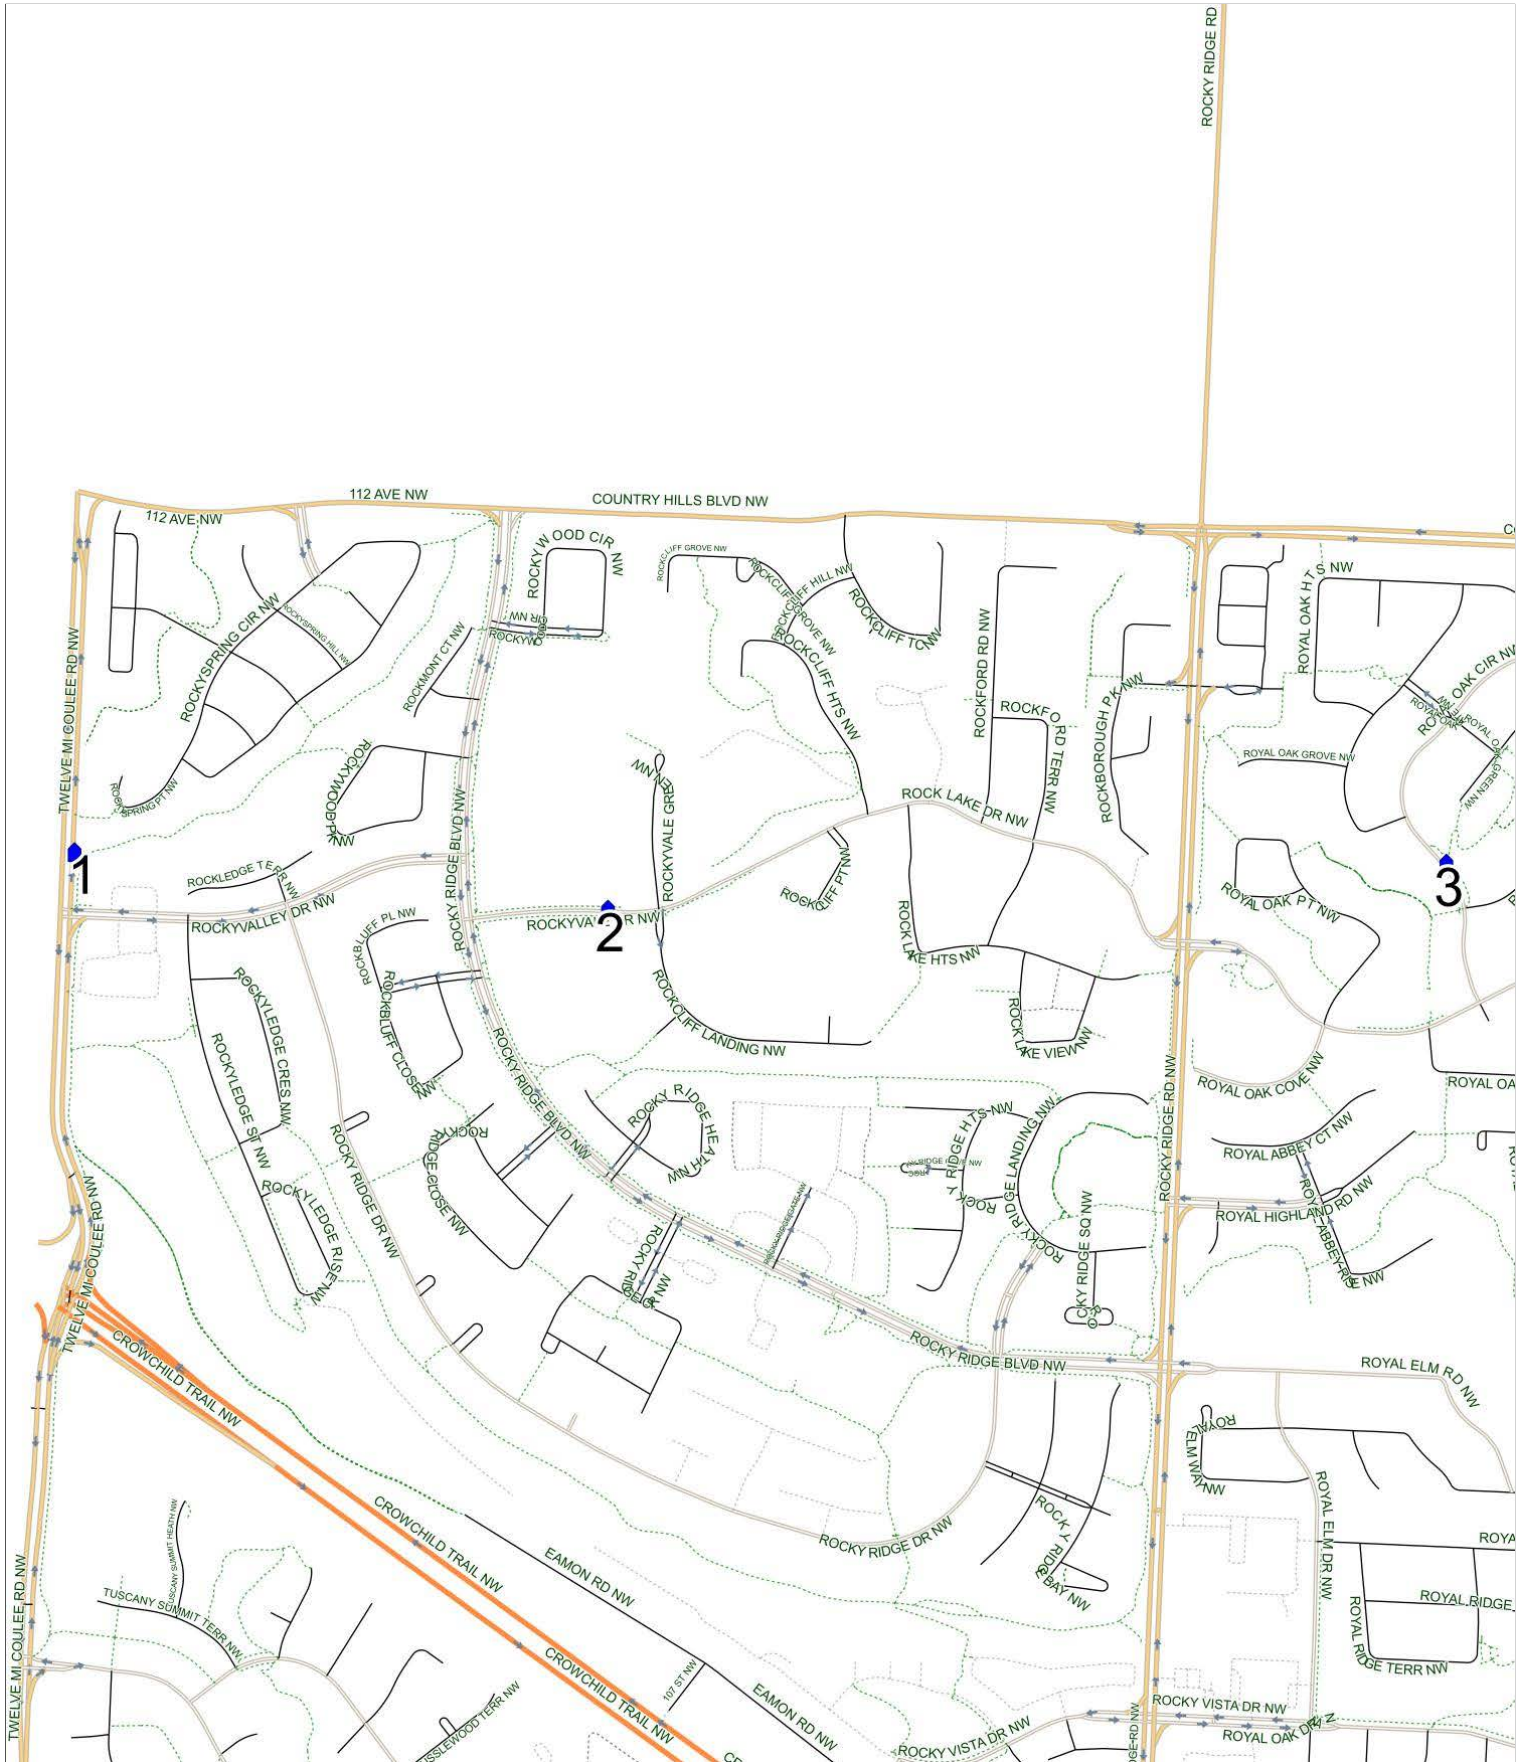

# Brentwood A AM

Operator: Southland - McKnight Yard (403) 205-6688  
Description: Royal Oak, Rocky Ridge

Eff: 2019-09-03

#	Time	Description
1	8:26 AM	Northbound Twelve Mile Coulee Road after Rockyvalley Drive NW at bus pull-in
2	8:31 AM	Eastbound Rockyvale Drive before Rockcliff Landing NW near field goal
3	8:36 AM	Northbound Royal Oak Circle (west arm) after Royal Oak View NW at green space
4	9:00 AM	Brentwood School, Eastbound Northmount Drive NW

### Brentwood A PM (MTWR)

Operator: Southland - McKnight Yard (403) 205-6688  
Description: Royal Oak, Rocky Ridge

Eff: 2019-09-03

#	Time	Description
1	4:00 PM	Brentwood School, Eastbound Northmount Drive NW
2	4:14 PM	Northbound Twelve Mile Coulee Road after Rockyvalley Drive NW at bus pull-in
3	4:18 PM	Eastbound Rockyvale Drive before Rockcliff Landing NW near field goal
4	4:22 PM	Northbound Royal Oak Circle (west arm) after Royal Oak View NW at green space

### Brentwood A PM (F)

Operator: Southland - McKnight Yard (403) 205-6688  
Description: Royal Oak, Rocky Ridge

Eff: 2019-09-03

#	Time	Description
1	1:30 PM	Brentwood School, Eastbound Northmount Drive NW
2	1:44 PM	Northbound Twelve Mile Coulee Road after Rockyvalley Drive NW at bus pull-in
3	1:48 PM	Eastbound Rockyvale Drive before Rockcliff Landing NW near field goal
4	1:52 PM	Northbound Royal Oak Circle (west arm) after Royal Oak View NW at green space