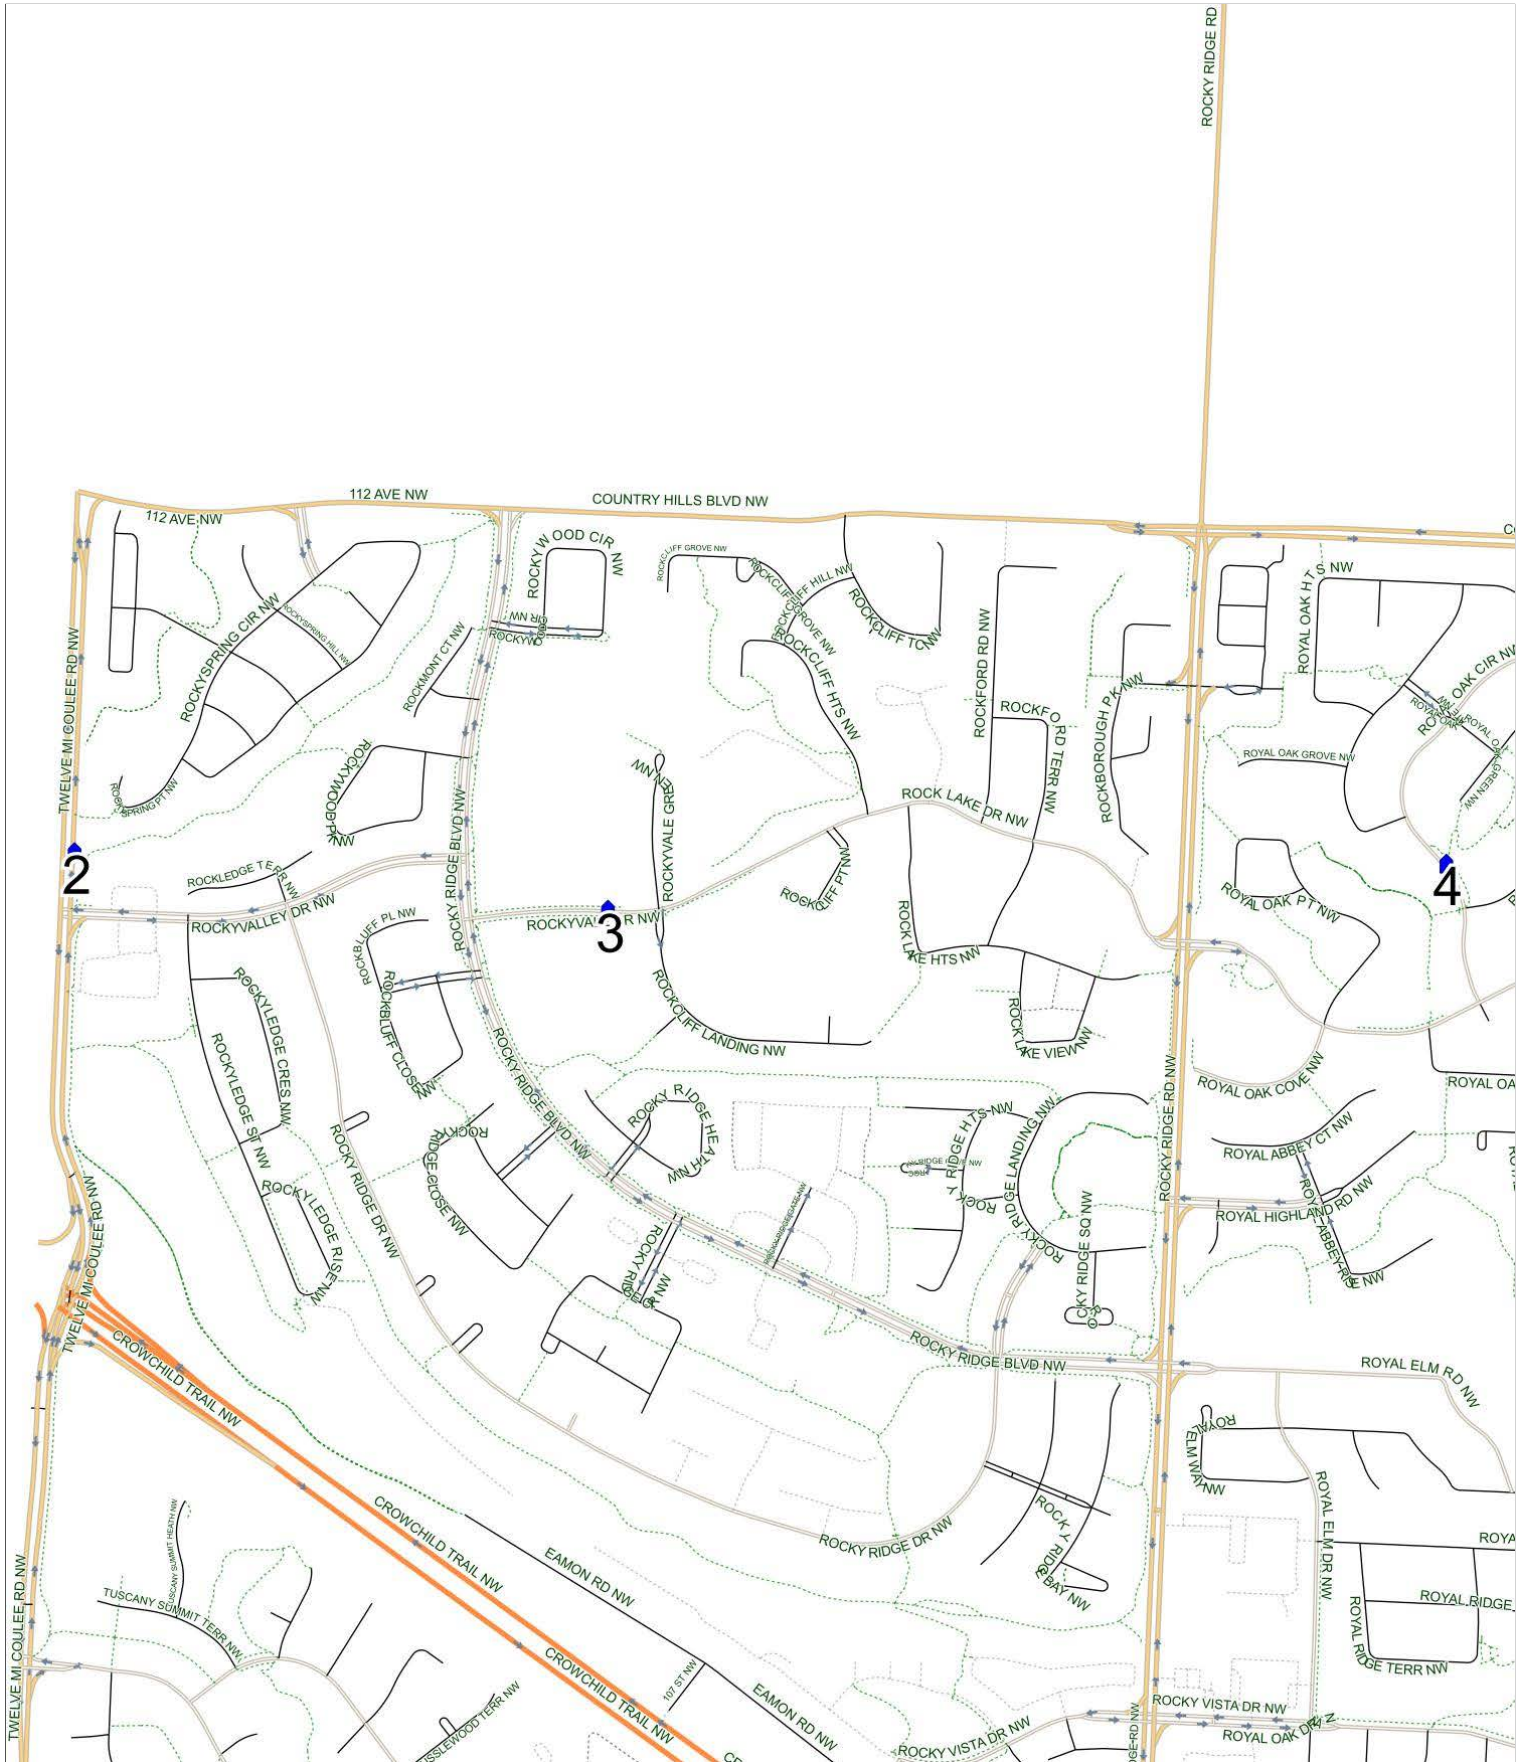

# Brentwood A AM

Operator: Southland - McKnight Yard (403) 205-6688  
Description: Royal Oak, Rocky Ridge

Eff: 2019-09-03

#	Time	Description
1	8:26 AM	Northbound Twelve Mile Coulee Road after Rockyvalley Drive NW at bus pull-in
2	8:31 AM	Eastbound Rockyvale Drive before Rockcliff Landing NW near field goal
3	8:36 AM	Northbound Royal Oak Circle (west arm) after Royal Oak View NW at green space
4	9:00 AM	Brentwood School, Eastbound Northmount Drive NW

### Brentwood A PM (MTWR)

Operator: Southland - McKnight Yard (403) 205-6688  
Description: Royal Oak, Rocky Ridge

Eff: 2019-09-03

#	Time	Description
1	4:00 PM	Brentwood School, Eastbound Northmount Drive NW
2	4:14 PM	Northbound Twelve Mile Coulee Road after Rockyvalley Drive NW at bus pull-in
3	4:18 PM	Eastbound Rockyvale Drive before Rockcliff Landing NW near field goal
4	4:22 PM	Northbound Royal Oak Circle (west arm) after Royal Oak View NW at green space

### Brentwood A PM (F)

Operator: Southland - McKnight Yard (403) 205-6688  
Description: Royal Oak, Rocky Ridge

Eff: 2019-09-03

#	Time	Description
1	1:30 PM	Brentwood School, Eastbound Northmount Drive NW
2	1:44 PM	Northbound Twelve Mile Coulee Road after Rockyvalley Drive NW at bus pull-in
3	1:48 PM	Eastbound Rockyvale Drive before Rockcliff Landing NW near field goal
4	1:52 PM	Northbound Royal Oak Circle (west arm) after Royal Oak View NW at green space