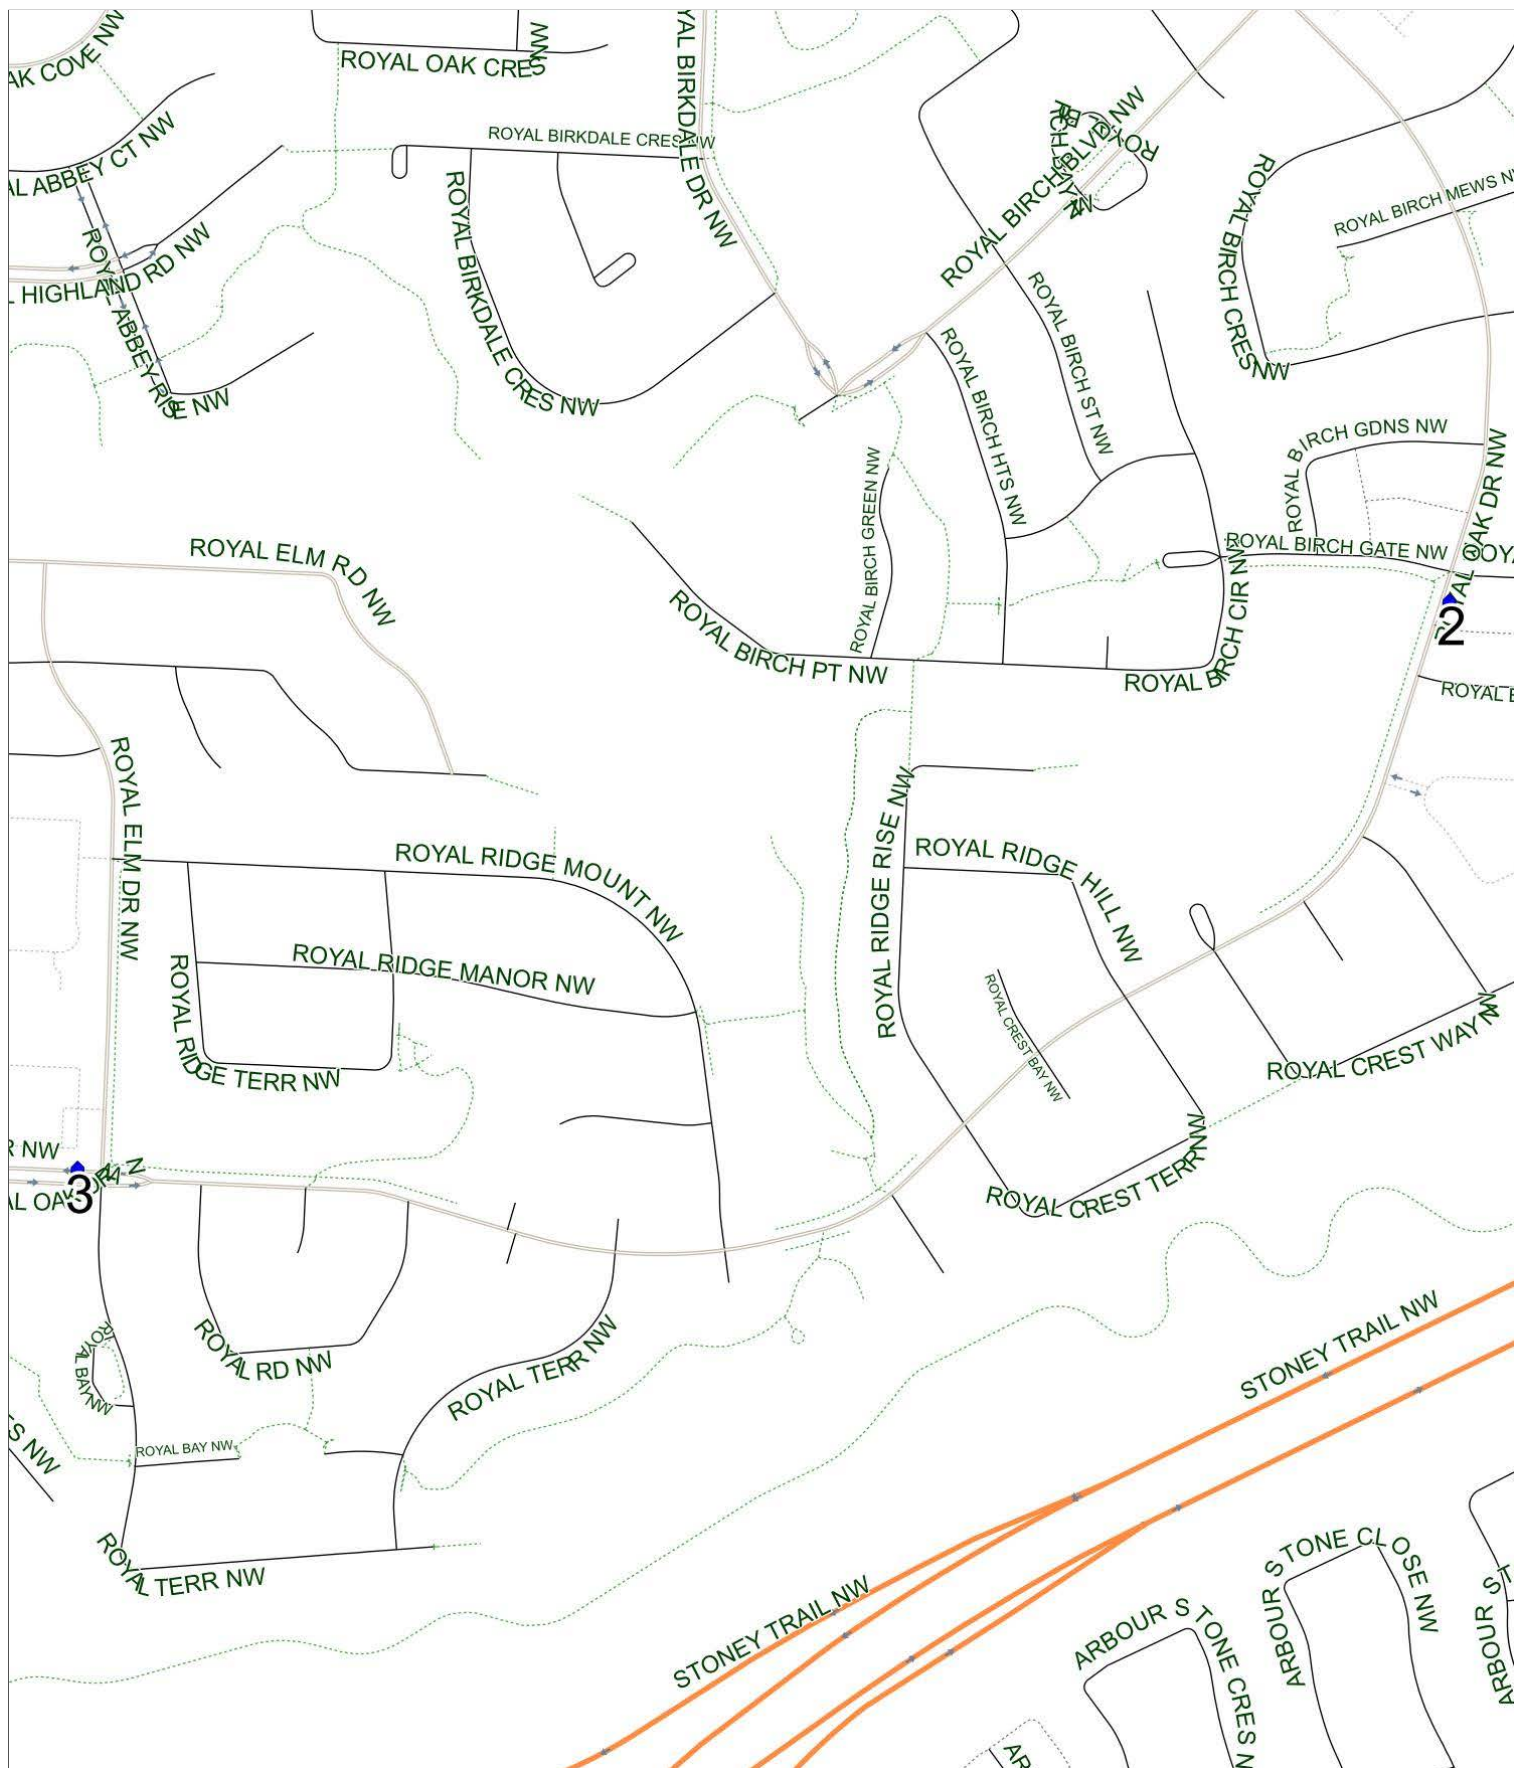

Brentwood B AM

Operator: Southland - McKnight Yard (403) 205-6688
Description: Royal Oak

Eff: 2019-09-03

#	Time	Description
1	8:38 AM	Southbound Royal Oak Drive after Royal Birch Gate NW at concrete pad
2	8:42 AM	Westbound Royal Oak Drive after Royal Elm Drive NW at CT Stop
3	9:00 AM	Brentwood School, Eastbound Northmount Drive NW

Brentwood B PM (MTWR)

Operator: Southland - McKnight Yard (403) 205-6688
Description: Royal Oak

Eff: 2019-09-03

#	Time	Description
1	4:00 PM	Brentwood School, Eastbound Northmount Drive NW
2	4:16 PM	Southbound Royal Oak Drive after Royal Birch Gate NW at concrete pad
3	4:20 PM	Westbound Royal Oak Drive after Royal Elm Drive NW at CT Stop

Brentwood B PM (F)

Operator: Southland - McKnight Yard (403) 205-6688
Description: Royal Oak

Eff: 2019-09-03

#	Time	Description
1	1:30 PM	Brentwood School, Eastbound Northmount Drive NW
2	1:46 PM	Southbound Royal Oak Drive after Royal Birch Gate NW at concrete pad
3	1:50 PM	Westbound Royal Oak Drive after Royal Elm Drive NW at CT Stop