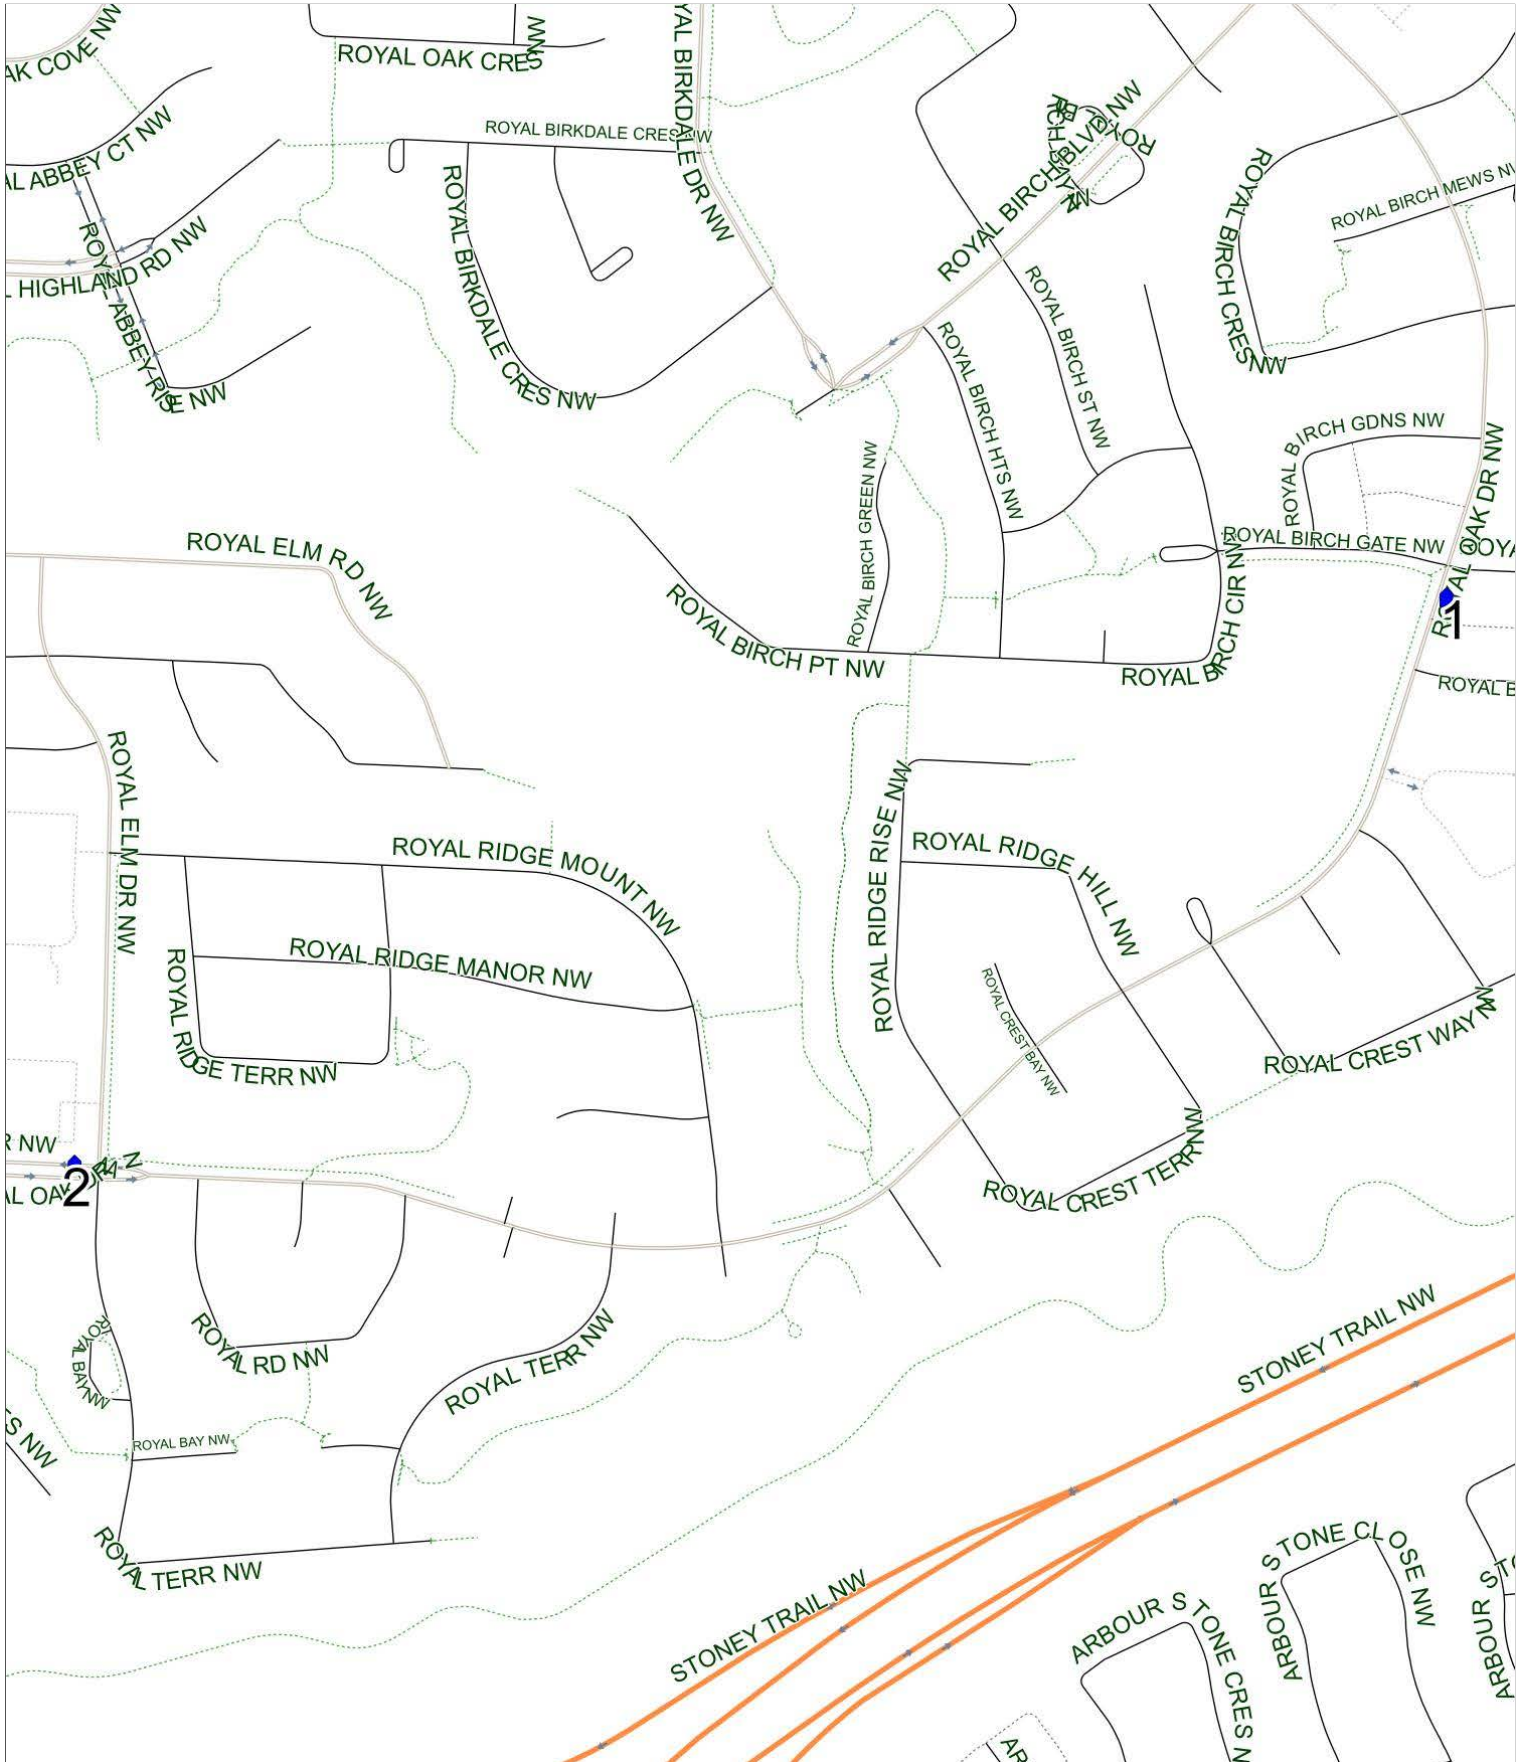

Brentwood B AM

Operator: Southland - McKnight Yard (403) 205-6688
Description: Royal Oak

Eff: 2019-09-03

#	Time	Description
1	8:38 AM	Southbound Royal Oak Drive after Royal Birch Gate NW at concrete pad
2	8:42 AM	Westbound Royal Oak Drive after Royal Elm Drive NW at CT Stop
3	9:00 AM	Brentwood School, Eastbound Northmount Drive NW

Brentwood B PM (MTWR)

Operator: Southland - McKnight Yard (403) 205-6688
Description: Royal Oak

Eff: 2019-09-03

#	Time	Description
1	4:00 PM	Brentwood School, Eastbound Northmount Drive NW
2	4:16 PM	Southbound Royal Oak Drive after Royal Birch Gate NW at concrete pad
3	4:20 PM	Westbound Royal Oak Drive after Royal Elm Drive NW at CT Stop

Brentwood B PM (F)

Operator: Southland - McKnight Yard (403) 205-6688
Description: Royal Oak

Eff: 2019-09-03

#	Time	Description
1	1:30 PM	Brentwood School, Eastbound Northmount Drive NW
2	1:46 PM	Southbound Royal Oak Drive after Royal Birch Gate NW at concrete pad
3	1:50 PM	Westbound Royal Oak Drive after Royal Elm Drive NW at CT Stop